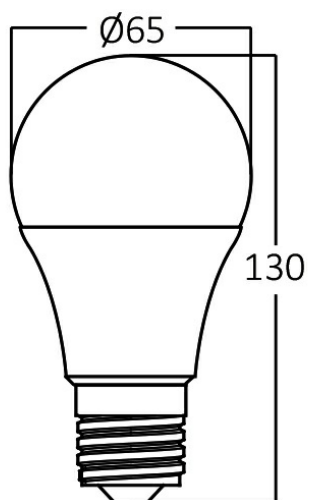

PRODUCT DATASHEET

MODEL NO BA13-01323

DESCRIPTION BRY-ADVANCE-13W-E27-A65-6500K-LED BULB

General Characteristics

Model No	:	BA13-01323
Main Family	:	Bulbs & Tubes
Sub Family	:	A Shape Bulbs
Type	:	A60
Lamp Shape	:	Non-Directional
Dimmable	:	Not-Dimmable
Light Source	:	LED
Socket	:	E27
Warranty	:	2 years
Class	:	Class II
IP	:	IP20

Electrical Characteristics

Lifetime	:	15000 h
Voltage	:	220-240V
Power Factor	:	>0,5
Material	:	PBT
Working Temperature	:	-20 C+40 C
Frequency	:	50-60 Hz
Current	:	87 mA

Package Informations

N.W.	:	4,20 kgs
G.W.	:	7,70 kgs
PCS/CTN	:	100 pcs
Length	:	685 mm
Width	:	355 mm
Height	:	295 mm
EAN	:	5949097723537

Product Characteristics

Wattage	:	13 w
Color Temperature	:	6500K
Quse Lumen	:	1350 lm
Color Rendering Index (CRI)	:	>80
Energy Efficiency Level	:	F
Beam Angle	:	180° Degrees
Equivalent	:	90 w
Color Category	:	Cool White

Dimensions & Weight

Diameter	:	60 mm
P. Height	:	117 mm
Weight	:	42 gr