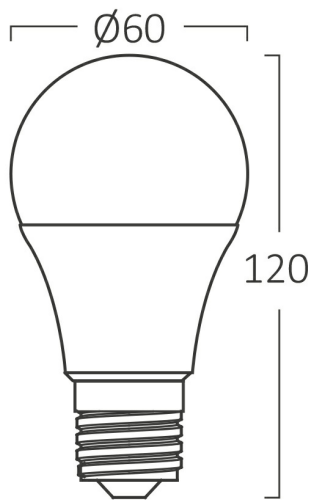

Braytron

PRODUCT DATASHEET

MODEL NO BA13-01323

DESCRIPTION BRY-ADVANCE-13W-E27-A65-6500K-LED BULB

BRAYTRON SRL

Bulavardul iuliu maniu, Nr.616, Sector 6, 061129, Bucuresti-ROMANIA

info@braytron.com

www.braytron.com