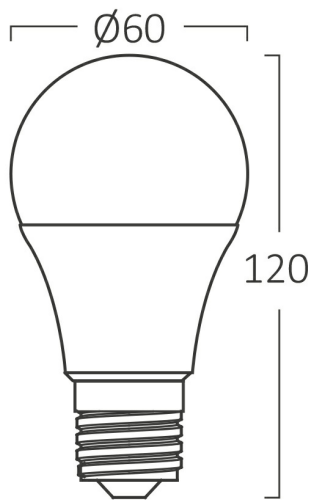

Braytron

PRODUCT DATASHEET

MODEL NO BA13-01321

DESCRIPTION BRY-ADVANCE-13W-E27-A65-4000K-LED BULB

BRAYTRON SRL

Bulavardul iuliu maniu, Nr.616, Sector 6, 061129, Bucuresti-ROMANIA

info@braytron.com

www.braytron.com