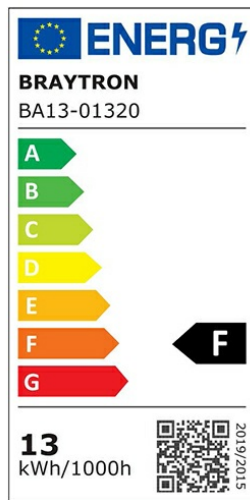

Braytron

PRODUCT DATASHEET

MODEL NO BA13-01320

DESCRIPTION BRY-ADVANCE-13W-E27-A65-3000K-LED BULB

BRAYTRON SRL

Bulavardul iuliu maniu, Nr.616, Sector 6, 061129, Bucuresti-ROMANIA

info@braytron.com

www.braytron.com

Page 1-2