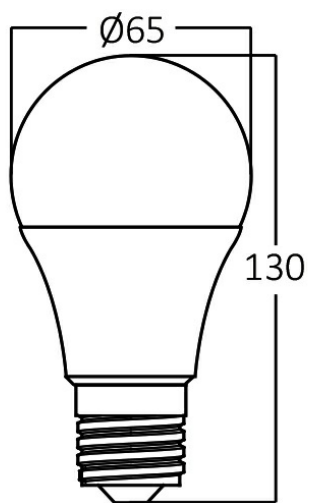

PRODUCT DATASHEET

MODEL NO BA13-01320

DESCRIPTION BRY-ADVANCE-13W-E27-A65-3000K-LED BULB

General Characteristics

Model No	:	BA13-01320
Main Family	:	Bulbs & Tubes
Sub Family	:	A Shape Bulbs
Type	:	A60
Lamp Shape	:	Non-Directional
Dimmable	:	Not-Dimmable
Light Source	:	LED
Socket	:	E27
Warranty	:	2 years
Class	:	Class II
IP	:	IP20

Electrical Characteristics

Lifetime	:	15000 h
Voltage	:	220-240V
Power Factor	:	>0,5
Material	:	PBT
Working Temperature	:	-20 C+40 C
Frequency	:	50-60 Hz
Current	:	87 mA

Package Informations

N.W.	:	4,20 kgs
G.W.	:	7,70 kgs
PCS/CTN	:	100 pcs
Length	:	685 mm
Width	:	355 mm
Height	:	295 mm
EAN	:	5949097723513

Product Characteristics

Wattage	:	13 w
Color Temperature	:	3000K
Quse Lumen	:	1350 lm
Color Rendering Index (CRI)	:	>80
Energy Efficiency Level	:	F
Beam Angle	:	180° Degrees
Equivalent	:	90 w
Color Category	:	Warm White

Dimensions & Weight

Diameter	:	60 mm
P. Height	:	117 mm
Weight	:	42 gr