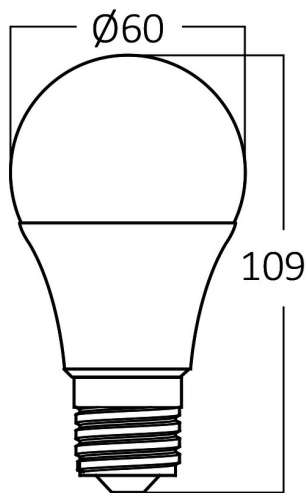

PRODUCT DATASHEET

MODEL NO BA13-01223

DESCRIPTION BRY-ADVANCE-12W-E27-A60-PLS-6500K-LED BULB

General Characteristics

Model No	:	BA13-01223
Main Family	:	Bulbs & Tubes
Sub Family	:	A Shape Bulbs
Type	:	A60
Lamp Shape	:	Non-Directional
Dimmable	:	Not-Dimmable
Light Source	:	LED
Socket	:	E27
Warranty	:	2 years
Class	:	Class II
IP	:	IP20

Electrical Characteristics

Lifetime	:	15000 h
Voltage	:	220-240V
Power Factor	:	>0,5
Material	:	PBT
Working Temperature	:	-20 C+40 C
Frequency	:	50-60 Hz
Current	:	76 mA

Package Informations

N.W.	:	2,80 kgs
G.W.	:	5,50 kgs
PCS/CTN	:	100 pcs
Length	:	630 mm
Width	:	325 mm
Height	:	250 mm
EAN	:	5949097700248

Product Characteristics

Wattage	:	12 w
Color Temperature	:	6500K
Quse Lumen	:	1055 lm
Color Rendering Index (CRI)	:	>80
Energy Efficiency Level	:	F
Beam Angle	:	180° Degrees
Equivalent	:	75 w
Color Category	:	Cool White

Dimensions & Weight

Diameter	:	60 mm
P. Height	:	109 mm
Weight	:	28 gr