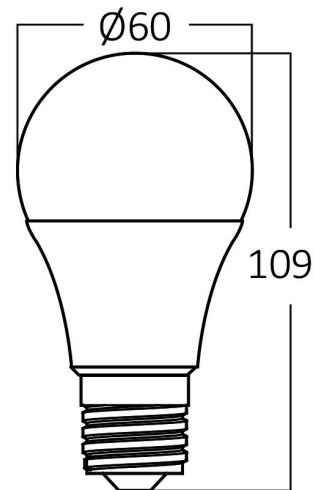

PRODUCT DATASHEET

MODEL NO BA13-01223

DESCRIPTION BRY-ADVANCE-12W-E27-A60-PLS-6500K-LED BULB

General Characteristics

Model No	:	BA13-01223
Main Family	:	Bulbs & Tubes
Sub Family	:	A Shape Bulbs
Type	:	A60
Lamp Shape	:	Non-Directional
Dimmable	:	Not-Dimmable
Light Source	:	LED
Socket	:	E27
Warranty	:	2 years
Class	:	Class II
IP	:	IP20

Electrical Characteristics

Lifetime	:	15000 h
Voltage	:	220-240V
Power Factor	:	>0,5
Material	:	PBT
Working Temperature	:	-20 C+40 C
Frequency	:	50-60 Hz
Current	:	76 mA

Package Informations

N.W.	:	2,80 kgs
G.W.	:	5,50 kgs
PCS/CTN	:	100 pcs
Length	:	630 mm
Width	:	325 mm
Height	:	250 mm
EAN	:	5949097700248

Product Characteristics

Wattage	:	12 w
Color Temperature	:	6500K
Quse Lumen	:	1055 lm
Color Rendering Index (CRI)	:	>80
Energy Efficiency Level	:	F
Beam Angle	:	180° Degrees
Equivalent	:	75 w
Color Category	:	Cool White

Dimensions & Weight

Diameter	:	60 mm
P. Height	:	109 mm
Weight	:	28 gr