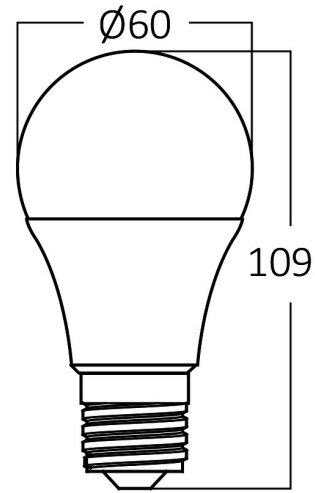

Braytron

PRODUCT DATASHEET

MODEL NO BA13-01220

DESCRIPTION BRY-ADVANCE-12W-E27-A60-PLS-3000K-LED BULB

BRAYTRON SRL

Bulavardul iuliu maniu, Nr.616, Sector 6, 061129, Bucuresti-ROMANIA

info@braytron.com

www.braytron.com