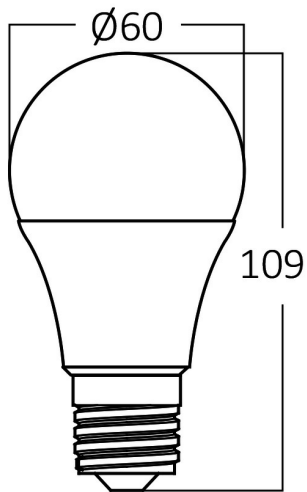

Braytron

PRODUCT DATASHEET

MODEL NO BA13-01220

DESCRIPTION BRY-ADVANCE-12W-E27-A60-PLS-3000K-LED BULB

BRAYTRON SRL

Bulavardul iuliu maniu, Nr.616, Sector 6, 061129, Bucuresti-ROMANIA

info@braytron.com

www.braytron.com