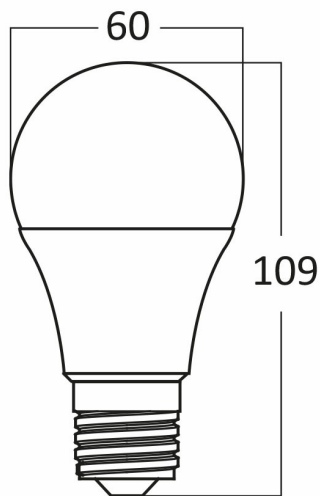

Braytron

PRODUCT DATASHEET

MODEL NO BA13-01123

DESCRIPTION BRY-ADVANCE-11W-E27-A60-6500K-LED BULB

BRAYTRON SRL

Bulavardul iuliu maniu, Nr.616, Sector 6, 061129, Bucuresti-ROMANIA

info@braytron.com

www.braytron.com