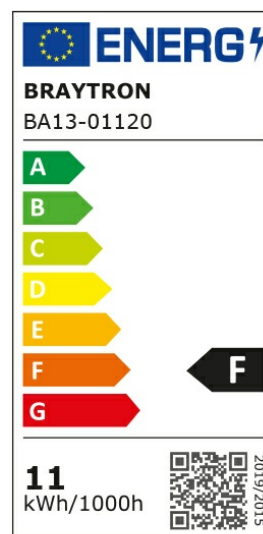

PRODUCT DATASHEET

MODEL NO BA13-01123

DESCRIPTION BRY-ADVANCE-11W-E27-A60-6500K-LED BULB

General Characteristics

Model No	:	BA13-01123
Main Family	:	Bulbs & Tubes
Sub Family	:	A Shape Bulbs
Type	:	A60
Lamp Shape	:	Non-Directional
Dimmable	:	Not-Dimmable
Light Source	:	LED
Socket	:	E27
Warranty	:	2 years
Class	:	Class II
IP	:	IP20

Electrical Characteristics

Lifetime	:	15000 h
Voltage	:	220-240V
Power Factor	:	>0,5
Material	:	PBT
Working Temperature	:	-20 C+40 C
Frequency	:	50-60 Hz
Current	:	76 mA

Package Informations

N.W.	:	2,80 kgs
G.W.	:	5,50 kgs
PCS/CTN	:	100 pcs
Length	:	630 mm
Width	:	325 mm
Height	:	250 mm
EAN	:	5949097723506

Product Characteristics

Wattage	:	11 w
Color Temperature	:	6500K
Quse Lumen	:	1055 lm
Color Rendering Index (CRI)	:	>80
Energy Efficiency Level	:	F
Beam Angle	:	180° Degrees
Equivalent	:	75 w
Color Category	:	Cool White

Dimensions & Weight

Diameter	:	60 mm
P. Height	:	109 mm
Weight	:	28 gr