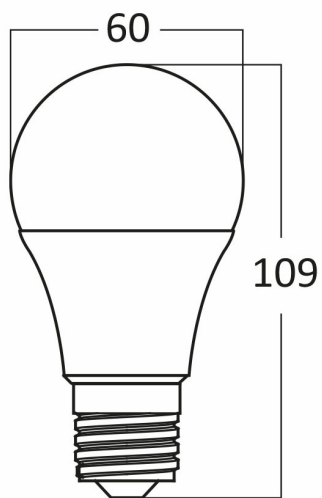

PRODUCT DATASHEET

MODEL NO BA13-01123

DESCRIPTION BRY-ADVANCE-11W-E27-A60-6500K-LED BULB

General Characteristics

Model No	:	BA13-01123
Main Family	:	Bulbs & Tubes
Sub Family	:	A Shape Bulbs
Type	:	A60
Lamp Shape	:	Non-Directional
Dimmable	:	Not-Dimmable
Light Source	:	LED
Socket	:	E27
Warranty	:	2 years
Class	:	Class II
IP	:	IP20

Electrical Characteristics

Lifetime	:	15000 h
Voltage	:	220-240V
Power Factor	:	>0,5
Material	:	PBT
Working Temperature	:	-20 C+40 C
Frequency	:	50-60 Hz
Current	:	76 mA

Package Informations

N.W.	:	2,80 kgs
G.W.	:	5,50 kgs
PCS/CTN	:	100 pcs
Length	:	630 mm
Width	:	325 mm
Height	:	250 mm
EAN	:	5949097723506

Product Characteristics

Wattage	:	11 w
Color Temperature	:	6500K
Quse Lumen	:	1055 lm
Color Rendering Index (CRI)	:	>80
Energy Efficiency Level	:	F
Beam Angle	:	180° Degrees
Equivalent	:	75 w
Color Category	:	Cool White

Dimensions & Weight

Diameter	:	60 mm
P. Height	:	109 mm
Weight	:	28 gr