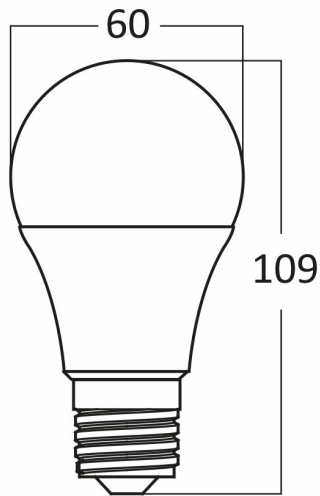

PRODUCT DATASHEET

MODEL NO BA13-01121

DESCRIPTION BRY-ADVANCE-11W-E27-A60-4000K-LED BULB

General Characteristics

Model No	:	BA13-01121
Main Family	:	Bulbs & Tubes
Sub Family	:	A Shape Bulbs
Type	:	A60
Lamp Shape	:	Non-Directional
Dimmable	:	Not-Dimmable
Light Source	:	LED
Socket	:	E27
Warranty	:	2 years
Class	:	Class II
IP	:	IP20

Electrical Characteristics

Lifetime	:	15000 h
Voltage	:	220-240V
Power Factor	:	>0,5
Material	:	PBT
Working Temperature	:	-20 C+40 C
Frequency	:	50-60 Hz
Current	:	76 mA

Package Informations

N.W.	:	2,80 kgs
G.W.	:	5,50 kgs
PCS/CTN	:	100 pcs
Length	:	630 mm
Width	:	325 mm
Height	:	250 mm
EAN	:	5949097723490

Product Characteristics

Wattage	:	11 w
Color Temperature	:	4000K
Quse Lumen	:	1055 lm
Color Rendering Index (CRI)	:	>80
Energy Efficiency Level	:	F
Beam Angle	:	180° Degrees
Equivalent	:	75 w
Color Category	:	Natural White

Dimensions & Weight

Diameter	:	60 mm
P. Height	:	109 mm
Weight	:	28 gr