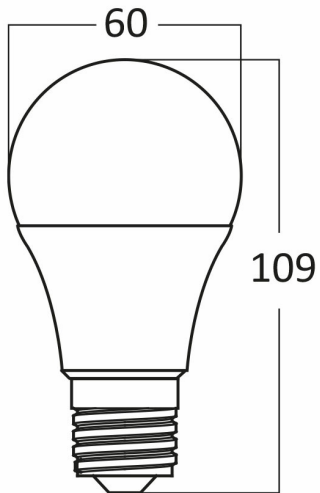

Braytron

PRODUCT DATASHEET

MODEL NO BA13-01121

DESCRIPTION BRY-ADVANCE-11W-E27-A60-4000K-LED BULB

BRAYTRON SRL

Bulavardul iuliu maniu, Nr.616, Sector 6, 061129, Bucuresti-ROMANIA

info@braytron.com

www.braytron.com