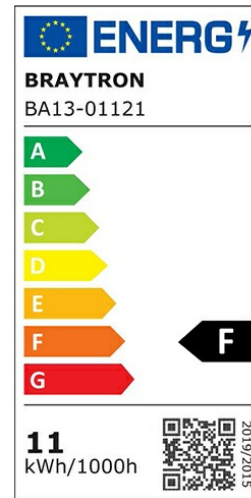

PRODUCT DATASHEET

MODEL NO BA13-01121

DESCRIPTION BRY-ADVANCE-11W-E27-A60-4000K-LED BULB

General Characteristics

Model No	:	BA13-01121
Main Family	:	Bulbs & Tubes
Sub Family	:	A Shape Bulbs
Type	:	A60
Lamp Shape	:	Non-Directional
Dimmable	:	Not-Dimmable
Light Source	:	LED
Socket	:	E27
Warranty	:	2 years
Class	:	Class II
IP	:	IP20

Electrical Characteristics

Lifetime	:	15000 h
Voltage	:	220-240V
Power Factor	:	>0,5
Material	:	PBT
Working Temperature	:	-20 C+40 C
Frequency	:	50-60 Hz
Current	:	76 mA

Package Informations

N.W.	:	2,80 kgs
G.W.	:	5,50 kgs
PCS/CTN	:	100 pcs
Length	:	630 mm
Width	:	325 mm
Height	:	250 mm
EAN	:	5949097723490

Product Characteristics

Wattage	:	11 w
Color Temperature	:	4000K
Quse Lumen	:	1055 lm
Color Rendering Index (CRI)	:	>80
Energy Efficiency Level	:	F
Beam Angle	:	180° Degrees
Equivalent	:	75 w
Color Category	:	Natural White

Dimensions & Weight

Diameter	:	60 mm
P. Height	:	109 mm
Weight	:	28 gr