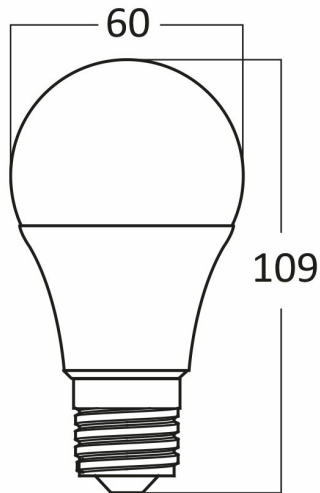

Braytron

PRODUCT DATASHEET

MODEL NO BA13-01120

DESCRIPTION BRY-ADVANCE-11W-E27-A60-3000K-LED BULB

BRAYTRON SRL

Bulavardul Iuliu Maniu, Nr.616, Sector 6, 061129, Bucuresti-ROMANIA

info@braytron.com

www.braytron.com