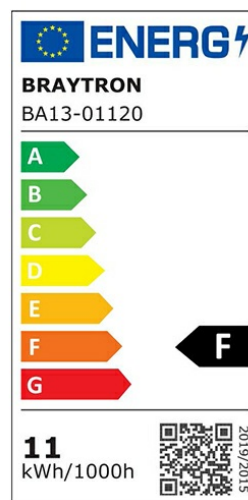

## PRODUCT DATASHEET

MODEL NO BA13-01120

DESCRIPTION BRY-ADVANCE-11W-E27-A60-3000K-LED BULB

### General Characteristics

Model No	:	BA13-01120
Main Family	:	Bulbs & Tubes
Sub Family	:	A Shape Bulbs
Type	:	A60
Lamp Shape	:	Non-Directional
Dimmable	:	Not-Dimmable
Light Source	:	LED
Socket	:	E27
Warranty	:	2 years
Class	:	Class II
IP	:	IP20

### Product Characteristics

Wattage	:	11 w
Color Temperature	:	3000K
Quse Lumen	:	1055 lm
Color Rendering Index (CRI)	:	>80
Energy Efficiency Level	:	F
Beam Angle	:	180° Degrees
Equivalent	:	75 w
Color Category	:	Warm White

### Dimensions & Weight

Diameter	:	60 mm
P. Height	:	109 mm
Weight	:	28 gr