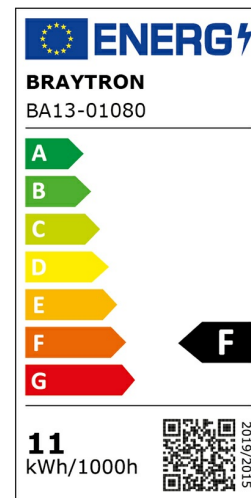

Braytron

PRODUCT DATASHEET

MODEL NO BA13-01080

DESCRIPTION BRY-PREMIUM-10,5W-E27-A60-5IN1-LED BULB

BRAYTRON SRL

Bulavardul iuliu maniu, Nr.616, Sector 6, 061129, Bucuresti-ROMANIA

info@braytron.com

www.braytron.com

General Characteristics

Model No	:	BA13-01080
Main Family	:	Bulbs & Tubes
Sub Family	:	A Shape Bulbs
Type	:	A60
Lamp Shape	:	Non-Directional
Dimmable	:	Not-Dimmable
Light Source	:	LED
Socket	:	E27
Warranty	:	5 years
Class	:	Class II
IP	:	IP20

Electrical Characteristics

Lifetime	:	25000 h
Voltage	:	220-240V
Power Factor	:	>0,5
Material	:	PBT
Working Temperature	:	-20 C+40 C
Frequency	:	50-60 Hz
Current	:	70 mA

Package Informations

PCS/CTN	:	50 pcs
EAN	:	5949097746482

Product Characteristics

Wattage	:	10,5 w
Color Temperature	:	5IN1
Quse Lumen	:	1160 lm
Color Rendering Index (CRI)	:	>80
Energy Efficiency Level	:	F
Beam Angle	:	220° Degrees
Equivalent	:	80 w
Color Category	:	5IN1