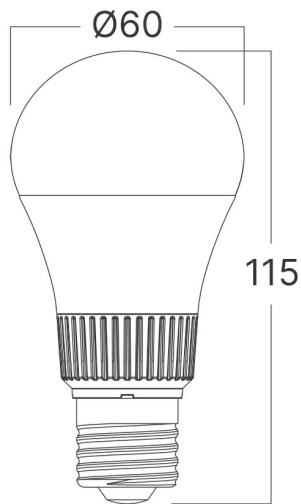

Braytron

PRODUCT DATASHEET

MODEL NO BA13-01080

DESCRIPTION BRY-PREMIUM-10,5W-E27-A60-5IN1-LED BULB

BRAYTRON SRL

Bulavardul iuliu maniu, Nr.616, Sector 6, 061129, Bucuresti-ROMANIA

info@braytron.com

www.braytron.com

General Characteristics

Model No	:	BA13-01080
Main Family	:	Bulbs & Tubes
Sub Family	:	A Shape Bulbs
Type	:	A60
Lamp Shape	:	Non-Directional
Dimmable	:	Not-Dimmable
Light Source	:	LED
Socket	:	E27
Warranty	:	5 years
Class	:	Class II
IP	:	IP20

Product Characteristics

Wattage	:	10,5 w
Color Temperature	:	5IN1
Quse Lumen	:	1160 lm
Color Rendering Index (CRI)	:	>80
Energy Efficiency Level	:	F
Beam Angle	:	220° Degrees
Equivalent	:	80 w
Color Category	:	5IN1

Dimensions & Weight

Diameter	:	60 mm
P. Height	:	115 mm