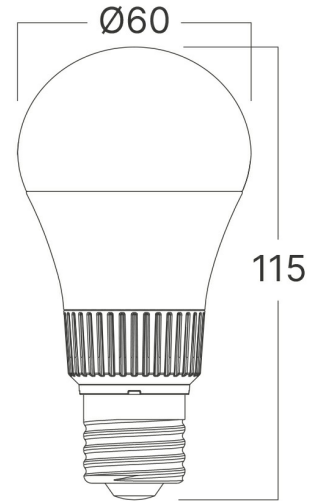

Braytron

PRODUCT DATASHEET

MODEL NO BA13-01080

DESCRIPTION BRY-PREMIUM-10,5W-E27-A60-5IN1-LED BULB

BRAYTRON SRL

Bulavardul iuliu maniu, Nr.616, Sector 6, 061129, Bucuresti-ROMANIA

info@braytron.com

www.braytron.com

General Characteristics

Model No	:	BA13-01080
Main Family	:	Bulbs & Tubes
Sub Family	:	A Shape Bulbs
Type	:	A60
Lamp Shape	:	Non-Directional
Dimmable	:	Not-Dimmable
Light Source	:	LED
Socket	:	E27
Warranty	:	5 years
Class	:	Class II
IP	:	IP20

Product Characteristics

Wattage	:	10,5 w
Color Temperature	:	5IN1
Quse Lumen	:	1160 lm
Color Rendering Index (CRI)	:	>80
Energy Efficiency Level	:	F
Beam Angle	:	220° Degrees
Equivalent	:	80 w
Color Category	:	5IN1

Dimensions & Weight

Diameter	:	60 mm
P. Height	:	115 mm