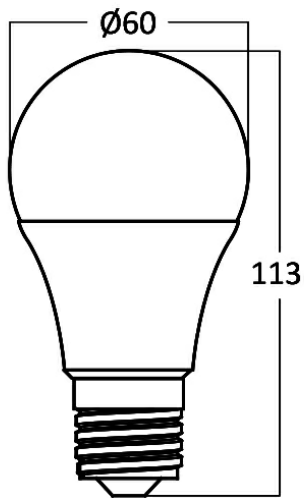

PRODUCT DATASHEET

MODEL NO BA13-00929

DESCRIPTION BRY-ADVANCE-9W-E27-A60-SMRT-RGBW+CW-LED BULB

General Characteristics

Model No	:	BA13-00929
Main Family	:	Bulbs & Tubes
Sub Family	:	A Shape Bulbs
Type	:	A60
Lamp Shape	:	N/A
Dimmable	:	Dimmable
Light Source	:	LED
Socket	:	E27
Warranty	:	2 years
Class	:	Class II
IP	:	IP20

Electrical Characteristics

Lifetime	:	15000 h
Voltage	:	220-240V
Power Factor	:	>0,7
Material	:	PBT
Working Temperature	:	-20 C+40 C
Frequency	:	50-60 Hz
Current	:	80 mA

Package Informations

N.W.	:	3,60 kgs
G.W.	:	6,25 kgs
PCS/CTN	:	100 pcs
Length	:	635 mm
Width	:	325 mm
Height	:	250 mm
EAN	:	5949097716751

Product Characteristics

Wattage	:	9 w
Color Temperature	:	RGBW
Color Rendering Index (CRI)	:	>80
Beam Angle	:	180° Degrees
Equivalent	:	60 w
Color Category	:	RGB

Dimensions & Weight

Diameter	:	60 mm
P. Height	:	110 mm
Weight	:	36 gr