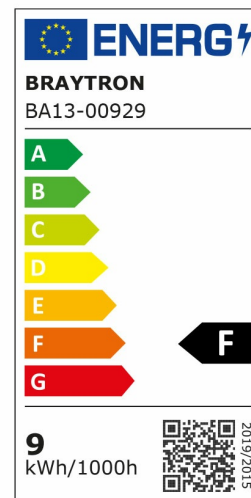

PRODUCT DATASHEET

MODEL NO BA13-00929

DESCRIPTION BRY-ADVANCE-9W-E27-A60-SMRT-RGBW+CW-LED BULB

General Characteristics

Model No	:	BA13-00929
Main Family	:	Bulbs & Tubes
Sub Family	:	A Shape Bulbs
Type	:	A60
Lamp Shape	:	N/A
Dimmable	:	Dimmable
Light Source	:	LED
Socket	:	E27
Warranty	:	2 years
Class	:	Class II
IP	:	IP20

Electrical Characteristics

Lifetime	:	15000 h
Voltage	:	220-240V
Power Factor	:	>0,7
Material	:	PBT
Working Temperature	:	-20 C+40 C
Frequency	:	50-60 Hz
Current	:	80 mA

Package Informations

N.W.	:	3,60 kgs
G.W.	:	6,25 kgs
PCS/CTN	:	100 pcs
Length	:	635 mm
Width	:	325 mm
Height	:	250 mm
EAN	:	5949097716751

Product Characteristics

Wattage	:	9 w
Color Temperature	:	RGBW
Color Rendering Index (CRI)	:	>80
Beam Angle	:	180° Degrees
Equivalent	:	60 w
Color Category	:	RGB

Dimensions & Weight

Diameter	:	60 mm
P. Height	:	110 mm
Weight	:	36 gr