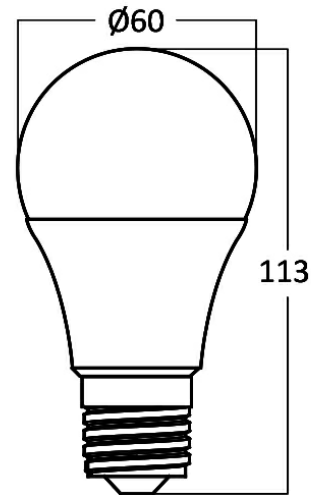

PRODUCT DATASHEET

MODEL NO BA13-00929

DESCRIPTION BRY-ADVANCE-9W-E27-A60-SMRT-RGBW+CW-LED BULB

General Characteristics

Model No	:	BA13-00929
Main Family	:	Bulbs & Tubes
Sub Family	:	A Shape Bulbs
Type	:	A60
Lamp Shape	:	N/A
Dimmable	:	Dimmable
Light Source	:	LED
Socket	:	E27
Warranty	:	2 years
Class	:	Class II
IP	:	IP20

Electrical Characteristics

Lifetime	:	15000 h
Voltage	:	220-240V
Power Factor	:	>0,7
Material	:	PBT
Working Temperature	:	-20 C+40 C
Frequency	:	50-60 Hz
Current	:	80 mA

Package Informations

N.W.	:	3,60 kgs
G.W.	:	6,25 kgs
PCS/CTN	:	100 pcs
Length	:	635 mm
Width	:	325 mm
Height	:	250 mm
EAN	:	5949097716751

Product Characteristics

Wattage	:	9 w
Color Temperature	:	RGBW
Color Rendering Index (CRI)	:	>80
Beam Angle	:	180° Degrees
Equivalent	:	60 w
Color Category	:	RGB

Dimensions & Weight

Diameter	:	60 mm
P. Height	:	110 mm
Weight	:	36 gr