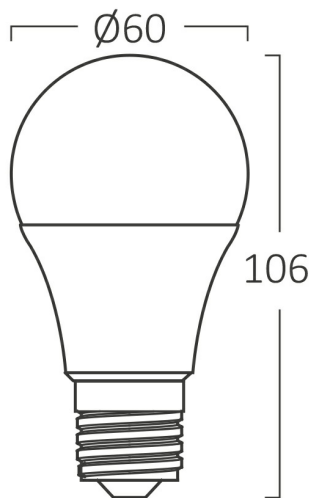

Braytron

PRODUCT DATASHEET

MODEL NO BA13-00923

DESCRIPTION BRY-ADVANCE-9W-E27-A60-6500K-LED BULB

BRAYTRON SRL

Bulavardul iuliu maniu, Nr.616, Sector 6, 061129, Bucuresti-ROMANIA

info@braytron.com

www.braytron.com