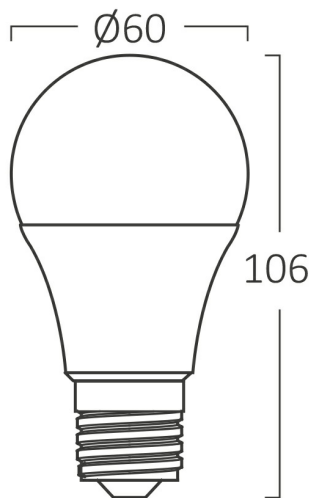

Braytron

PRODUCT DATASHEET

MODEL NO BA13-00921

DESCRIPTION BRY-ADVANCE-9W-E27-A60-4000K-LED BULB

BRAYTRON SRL

Bulavardul iuliu maniu, Nr.616, Sector 6, 061129, Bucuresti-ROMANIA

info@braytron.com

www.braytron.com