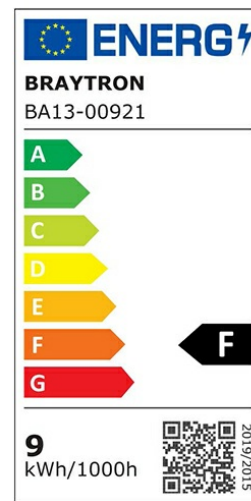

## PRODUCT DATASHEET

MODEL NO BA13-00921

DESCRIPTION BRY-ADVANCE-9W-E27-A60-4000K-LED BULB

### General Characteristics

Model No	:	BA13-00921
Main Family	:	Bulbs & Tubes
Sub Family	:	A Shape Bulbs
Type	:	A60
Lamp Shape	:	Non-Directional
Dimmable	:	Not-Dimmable
Light Source	:	LED
Socket	:	E27
Warranty	:	2 years
Class	:	Class II
IP	:	IP20

### Product Characteristics

Wattage	:	9 w
Color Temperature	:	4000K
Quse Lumen	:	806 lm
Color Rendering Index (CRI)	:	>80
Energy Efficiency Level	:	F
Beam Angle	:	180° Degrees
Equivalent	:	60 w
Color Category	:	Natural White

### Dimensions & Weight

Diameter	:	60 mm
P. Height	:	106 mm
Weight	:	27 gr