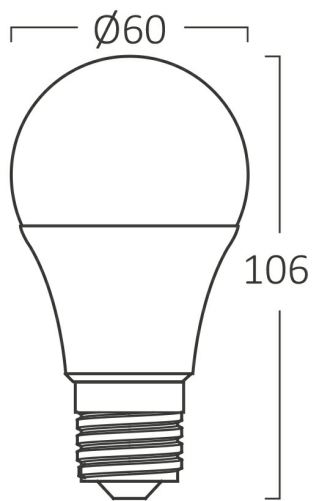

PRODUCT DATASHEET

MODEL NO BA13-00920

DESCRIPTION BRY-ADVANCE-9W-E27-A60-3000K-LED BULB

General Characteristics

Model No	:	BA13-00920
Main Family	:	Bulbs & Tubes
Sub Family	:	A Shape Bulbs
Type	:	A60
Lamp Shape	:	Non-Directional
Dimmable	:	Not-Dimmable
Light Source	:	LED
Socket	:	E27
Warranty	:	2 years
Class	:	Class II
IP	:	IP20

Electrical Characteristics

Lifetime	:	15000 h
Voltage	:	220-240V
Power Factor	:	>0,5
Material	:	PBT
Working Temperature	:	-20 C+40 C
Frequency	:	50-60 Hz
Current	:	62 mA

Package Informations

N.W.	:	2,70 kgs
G.W.	:	5,40 kgs
PCS/CTN	:	100 pcs
Length	:	630 mm
Width	:	325 mm
Height	:	250 mm
EAN	:	5949097707117

Product Characteristics

Wattage	:	9 w
Color Temperature	:	3000K
Quse Lumen	:	806 lm
Color Rendering Index (CRI)	:	>80
Energy Efficiency Level	:	F
Beam Angle	:	180° Degrees
Equivalent	:	60 w
Color Category	:	Warm White

Dimensions & Weight

Diameter	:	60 mm
P. Height	:	106 mm
Weight	:	27 gr