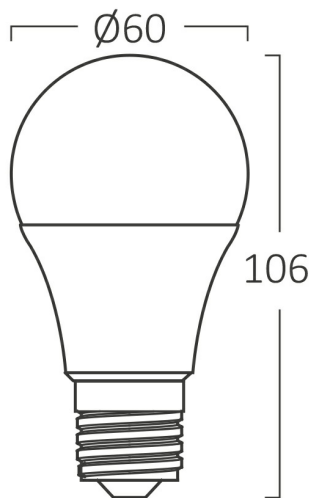

Braytron

PRODUCT DATASHEET

MODEL NO BA13-00920

DESCRIPTION BRY-ADVANCE-9W-E27-A60-3000K-LED BULB

BRAYTRON SRL

Bulavardul iuliu maniu, Nr.616, Sector 6, 061129, Bucuresti-ROMANIA

info@braytron.com

www.braytron.com