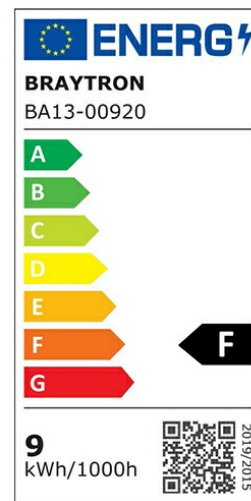

PRODUCT DATASHEET

MODEL NO BA13-00920

DESCRIPTION BRY-ADVANCE-9W-E27-A60-3000K-LED BULB

General Characteristics

Model No	:	BA13-00920
Main Family	:	Bulbs & Tubes
Sub Family	:	A Shape Bulbs
Type	:	A60
Lamp Shape	:	Non-Directional
Dimmable	:	Not-Dimmable
Light Source	:	LED
Socket	:	E27
Warranty	:	2 years
Class	:	Class II
IP	:	IP20

Electrical Characteristics

Lifetime	:	15000 h
Voltage	:	220-240V
Power Factor	:	>0,5
Material	:	PBT
Working Temperature	:	-20 C+40 C
Frequency	:	50-60 Hz
Current	:	62 mA

Package Informations

N.W.	:	2,70 kgs
G.W.	:	5,40 kgs
PCS/CTN	:	100 pcs
Length	:	630 mm
Width	:	325 mm
Height	:	250 mm
EAN	:	5949097707117

Product Characteristics

Wattage	:	9 w
Color Temperature	:	3000K
Quse Lumen	:	806 lm
Color Rendering Index (CRI)	:	>80
Energy Efficiency Level	:	F
Beam Angle	:	180° Degrees
Equivalent	:	60 w
Color Category	:	Warm White

Dimensions & Weight

Diameter	:	60 mm
P. Height	:	106 mm
Weight	:	27 gr