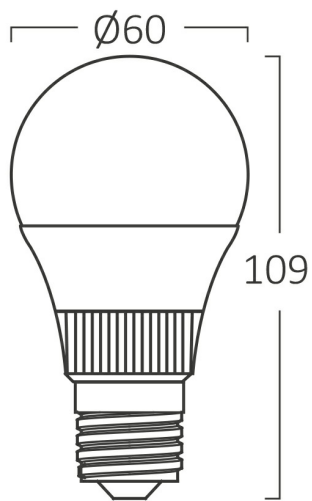

## PRODUCT DATASHEET

MODEL NO BA13-00880

DESCRIPTION BRY-PREMIUM-8,5W-E27-A60-5IN1-LED BULB

### General Characteristics

Model No : BA13-00880