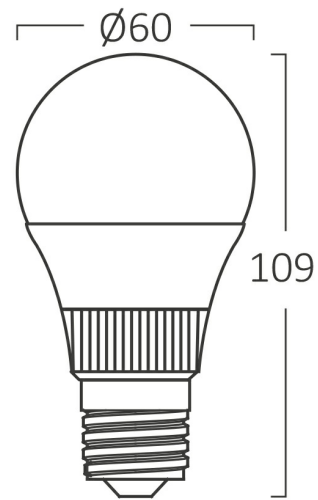

## PRODUCT DATASHEET

MODEL NO BA13-00880

DESCRIPTION BRY-PREMIUM-8,5W-E27-A60-5IN1-LED BULB

### General Characteristics

Model No : BA13-00880