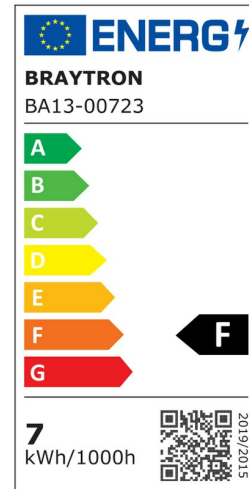

Braytron

PRODUCT DATASHEET

MODEL NO BA13-00723

DESCRIPTION BRY-ADVANCE-7W-E27-A60-PLS-6500K-LED BULB

BRAYTRON SRL

Bulavardul iuliu maniu, Nr.616, Sector 6, 061129, Bucuresti-ROMANIA

info@braytron.com

www.braytron.com

General Characteristics

Model No	:	BA13-00723
Main Family	:	Bulbs & Tubes
Sub Family	:	A Shape Bulbs
Type	:	A60
Lamp Shape	:	Non-Directional
Dimmable	:	Not-Dimmable
Light Source	:	LED
Socket	:	E27
Warranty	:	2 years
Class	:	Class II
IP	:	IP20

Electrical Characteristics

Lifetime	:	15000 h
Voltage	:	220-240V
Power Factor	:	>0,5
Material	:	PBT
Working Temperature	:	-20 C+40 C
Frequency	:	50-60 Hz
Current	:	50 mA

Package Informations

N.W.	:	2,20 kgs
G.W.	:	4,60 kgs
PCS/CTN	:	100 pcs
Length	:	585 mm
Width	:	305 mm
Height	:	240 mm
EAN	:	5949097729201

Product Characteristics

Wattage	:	7 w
Color Temperature	:	6500K
Quse Lumen	:	630 lm
Color Rendering Index (CRI)	:	>80
Energy Efficiency Level	:	F
Beam Angle	:	180° Degrees
Equivalent	:	50 w
Color Category	:	Cool White