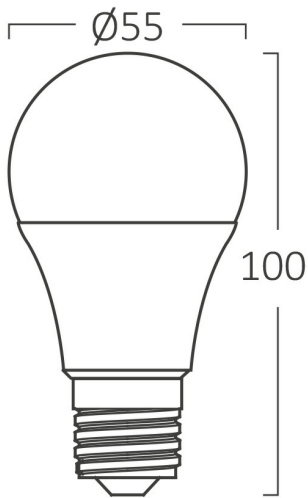

Braytron

PRODUCT DATASHEET

MODEL NO BA13-00723

DESCRIPTION BRY-ADVANCE-7W-E27-A60-PLS-6500K-LED BULB

BRAYTRON SRL

Bulavardul iuliu maniu, Nr.616, Sector 6, 061129, Bucuresti-ROMANIA

info@braytron.com

www.braytron.com