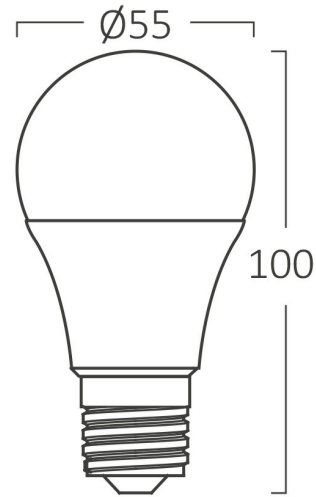

Braytron

PRODUCT DATASHEET

MODEL NO BA13-00723

DESCRIPTION BRY-ADVANCE-7W-E27-A60-PLS-6500K-LED BULB

BRAYTRON SRL

Bulavardul iuliu maniu, Nr.616, Sector 6, 061129, Bucuresti-ROMANIA

info@braytron.com

www.braytron.com