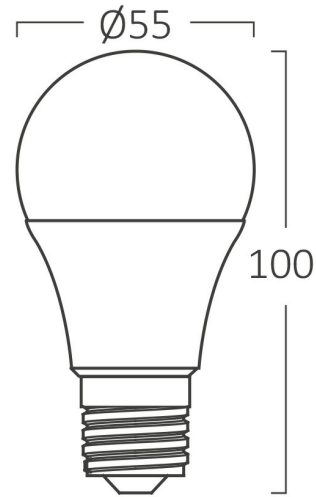

Braytron

PRODUCT DATASHEET

MODEL NO BA13-00721

DESCRIPTION BRY-ADVANCE-7W-E27-A60-PLS-4000K-LED BULB

BRAYTRON SRL

Bulavardul Iuliu Maniu, Nr.616, Sector 6, 061129, Bucuresti-ROMANIA

info@braytron.com

www.braytron.com