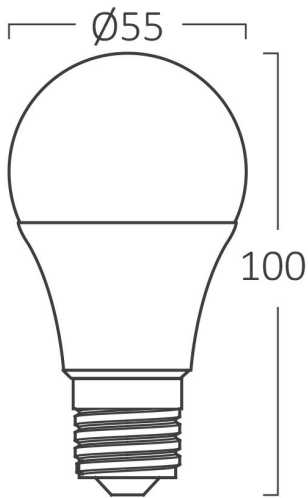

Braytron

PRODUCT DATASHEET

MODEL NO BA13-00721

DESCRIPTION BRY-ADVANCE-7W-E27-A60-PLS-4000K-LED BULB

BRAYTRON SRL

Bulavardul Iuliu Maniu, Nr.616, Sector 6, 061129, Bucuresti-ROMANIA

info@braytron.com

www.braytron.com