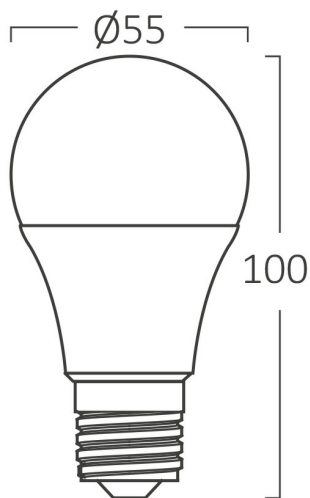

PRODUCT DATASHEET

MODEL NO BA13-00721

DESCRIPTION BRY-ADVANCE-7W-E27-A60-PLS-4000K-LED BULB

General Characteristics

Model No	:	BA13-00721
Main Family	:	Bulbs & Tubes
Sub Family	:	A Shape Bulbs
Type	:	A60
Lamp Shape	:	Non-Directional
Dimmable	:	Not-Dimmable
Light Source	:	LED
Socket	:	E27
Warranty	:	2 years
Class	:	Class II
IP	:	IP20

Electrical Characteristics

Lifetime	:	15000 h
Voltage	:	220-240V
Power Factor	:	>0,5
Material	:	PBT
Working Temperature	:	-20 C+40 C
Frequency	:	50-60 Hz
Current	:	50 mA

Package Informations

N.W.	:	2,30 kgs
G.W.	:	4,75 kgs
PCS/CTN	:	100 pcs
Length	:	630 mm
Width	:	320 mm
Height	:	240 mm
EAN	:	5949097732102

Product Characteristics

Wattage	:	7 w
Color Temperature	:	4000K
Quse Lumen	:	630 lm
Color Rendering Index (CRI)	:	>80
Energy Efficiency Level	:	F
Beam Angle	:	180° Degrees
Equivalent	:	50 w
Color Category	:	Natural White

Dimensions & Weight

Diameter	:	60 mm
P. Height	:	109 mm
Weight	:	23 gr