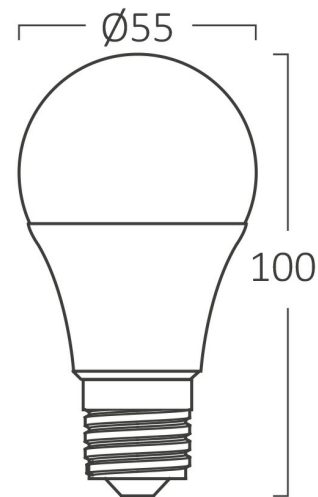

PRODUCT DATASHEET

MODEL NO BA13-00721

DESCRIPTION BRY-ADVANCE-7W-E27-A60-PLS-4000K-LED BULB

General Characteristics

Model No	:	BA13-00721
Main Family	:	Bulbs & Tubes
Sub Family	:	A Shape Bulbs
Type	:	A60
Lamp Shape	:	Non-Directional
Dimmable	:	Not-Dimmable
Light Source	:	LED
Socket	:	E27
Warranty	:	2 years
Class	:	Class II
IP	:	IP20

Electrical Characteristics

Lifetime	:	15000 h
Voltage	:	220-240V
Power Factor	:	>0,5
Material	:	PBT
Working Temperature	:	-20 C+40 C
Frequency	:	50-60 Hz
Current	:	50 mA

Package Informations

N.W.	:	2,30 kgs
G.W.	:	4,75 kgs
PCS/CTN	:	100 pcs
Length	:	630 mm
Width	:	320 mm
Height	:	240 mm
EAN	:	5949097732102

Product Characteristics

Wattage	:	7 w
Color Temperature	:	4000K
Quse Lumen	:	630 lm
Color Rendering Index (CRI)	:	>80
Energy Efficiency Level	:	F
Beam Angle	:	180° Degrees
Equivalent	:	50 w
Color Category	:	Natural White

Dimensions & Weight

Diameter	:	60 mm
P. Height	:	109 mm
Weight	:	23 gr