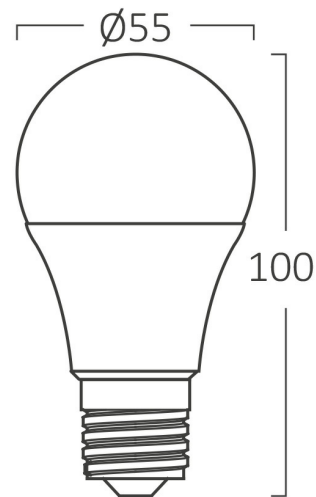

PRODUCT DATASHEET

MODEL NO BA13-00720

DESCRIPTION BRY-ADVANCE-7W-E27-A60-PLS-3000K-LED BULB

General Characteristics

Model No	:	BA13-00720
Main Family	:	Bulbs & Tubes
Sub Family	:	A Shape Bulbs
Type	:	A60
Lamp Shape	:	Non-Directional
Dimmable	:	Not-Dimmable
Light Source	:	LED
Socket	:	E27
Warranty	:	2 years
Class	:	Class II
IP	:	IP20

Electrical Characteristics

Lifetime	:	15000 h
Voltage	:	220-240V
Power Factor	:	>0,5
Material	:	PBT
Working Temperature	:	-20 C+40 C
Frequency	:	50-60 Hz
Current	:	50 mA

Package Informations

N.W.	:	2,20 kgs
G.W.	:	4,60 kgs
PCS/CTN	:	100 pcs
Length	:	585 mm
Width	:	305 mm
Height	:	240 mm
EAN	:	5949097729195

Product Characteristics

Wattage	:	7 w
Color Temperature	:	3000K
Quse Lumen	:	630 lm
Color Rendering Index (CRI)	:	>80
Energy Efficiency Level	:	F
Beam Angle	:	180° Degrees
Equivalent	:	50 w
Color Category	:	Warm White

Dimensions & Weight

Diameter	:	55 mm
P. Height	:	100 mm
Weight	:	22 gr