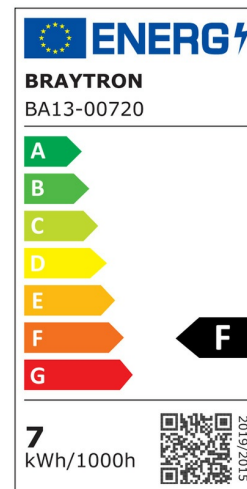

PRODUCT DATASHEET

MODEL NO BA13-00720

DESCRIPTION BRY-ADVANCE-7W-E27-A60-PLS-3000K-LED BULB

General Characteristics

Model No	:	BA13-00720
Main Family	:	Bulbs & Tubes
Sub Family	:	A Shape Bulbs
Type	:	A60
Lamp Shape	:	Non-Directional
Dimmable	:	Not-Dimmable
Light Source	:	LED
Socket	:	E27
Warranty	:	2 years
Class	:	Class II
IP	:	IP20

Electrical Characteristics

Lifetime	:	15000 h
Voltage	:	220-240V
Power Factor	:	>0,5
Material	:	PBT
Working Temperature	:	-20 C+40 C
Frequency	:	50-60 Hz
Current	:	50 mA

Package Informations

N.W.	:	2,20 kgs
G.W.	:	4,60 kgs
PCS/CTN	:	100 pcs
Length	:	585 mm
Width	:	305 mm
Height	:	240 mm
EAN	:	5949097729195

Product Characteristics

Wattage	:	7 w
Color Temperature	:	3000K
Quse Lumen	:	630 lm
Color Rendering Index (CRI)	:	>80
Energy Efficiency Level	:	F
Beam Angle	:	180° Degrees
Equivalent	:	50 w
Color Category	:	Warm White

Dimensions & Weight

Diameter	:	55 mm
P. Height	:	100 mm
Weight	:	22 gr