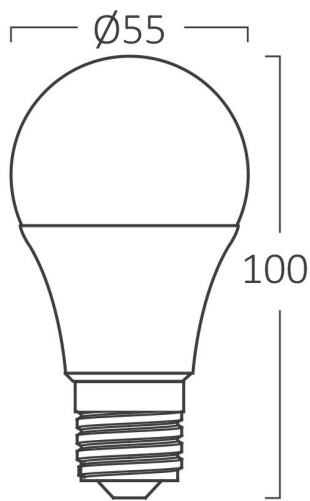

PRODUCT DATASHEET

MODEL NO BA13-00720

DESCRIPTION BRY-ADVANCE-7W-E27-A60-PLS-3000K-LED BULB

General Characteristics

Model No	:	BA13-00720
Main Family	:	Bulbs & Tubes
Sub Family	:	A Shape Bulbs
Type	:	A60
Lamp Shape	:	Non-Directional
Dimmable	:	Not-Dimmable
Light Source	:	LED
Socket	:	E27
Warranty	:	2 years
Class	:	Class II
IP	:	IP20

Electrical Characteristics

Lifetime	:	15000 h
Voltage	:	220-240V
Power Factor	:	>0,5
Material	:	PBT
Working Temperature	:	-20 C+40 C
Frequency	:	50-60 Hz
Current	:	50 mA

Package Informations

N.W.	:	2,20 kgs
G.W.	:	4,60 kgs
PCS/CTN	:	100 pcs
Length	:	585 mm
Width	:	305 mm
Height	:	240 mm
EAN	:	5949097729195

Product Characteristics

Wattage	:	7 w
Color Temperature	:	3000K
Quse Lumen	:	630 lm
Color Rendering Index (CRI)	:	>80
Energy Efficiency Level	:	F
Beam Angle	:	180° Degrees
Equivalent	:	50 w
Color Category	:	Warm White

Dimensions & Weight

Diameter	:	55 mm
P. Height	:	100 mm
Weight	:	22 gr