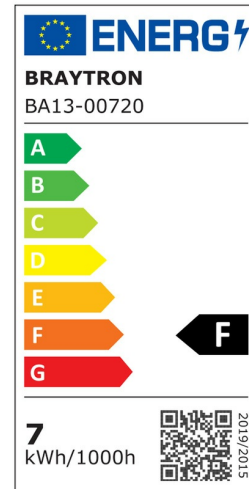

Braytron

PRODUCT DATASHEET

MODEL NO BA13-00720

DESCRIPTION BRY-ADVANCE-7W-E27-A60-PLS-3000K-LED BULB

BRAYTRON SRL

Bulavardul iuliu maniu, Nr.616, Sector 6, 061129, Bucuresti-ROMANIA

info@braytron.com

www.braytron.com