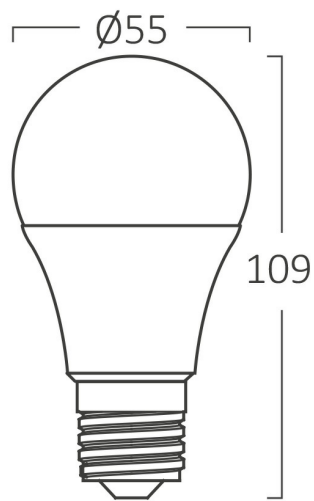

PRODUCT DATASHEET

MODEL NO BA13-00523

DESCRIPTION BRY-ADVANCE-5W-E27-A55-6500K-LED BULB

General Characteristics

Model No	:	BA13-00523
Main Family	:	Bulbs & Tubes
Sub Family	:	A Shape Bulbs
Type	:	A55
Lamp Shape	:	Non-Directional
Dimmable	:	Not-Dimmable
Light Source	:	LED
Socket	:	E27
Warranty	:	2 years
Class	:	Class II
IP	:	IP20

Electrical Characteristics

Lifetime	:	15000 h
Voltage	:	220-240V
Power Factor	:	>0,5
Material	:	PBT
Working Temperature	:	-20 C+40 C
Frequency	:	50-60 Hz
Current	:	35 mA

Package Informations

N.W.	:	2,20 kgs
G.W.	:	4,60 kgs
PCS/CTN	:	100 pcs
Length	:	585 mm
Width	:	305 mm
Height	:	240 mm
EAN	:	5949097700170

Product Characteristics

Wattage	:	5 w
Color Temperature	:	6500K
Quse Lumen	:	470 lm
Color Rendering Index (CRI)	:	>80
Energy Efficiency Level	:	F
Beam Angle	:	180° Degrees
Equivalent	:	40 w
Color Category	:	Cool White

Dimensions & Weight

Diameter	:	55 mm
P. Height	:	100 mm
Weight	:	22 gr