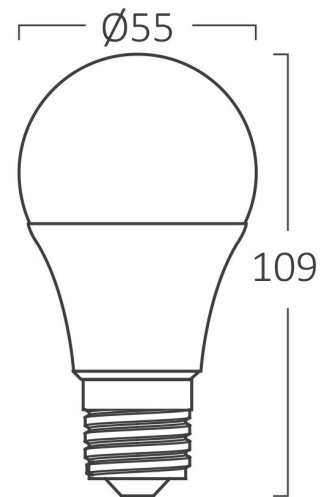

PRODUCT DATASHEET

MODEL NO BA13-00523

DESCRIPTION BRY-ADVANCE-5W-E27-A55-6500K-LED BULB

General Characteristics

Model No	:	BA13-00523
Main Family	:	Bulbs & Tubes
Sub Family	:	A Shape Bulbs
Type	:	A55
Lamp Shape	:	Non-Directional
Dimmable	:	Not-Dimmable
Light Source	:	LED
Socket	:	E27
Warranty	:	2 years
Class	:	Class II
IP	:	IP20

Electrical Characteristics

Lifetime	:	15000 h
Voltage	:	220-240V
Power Factor	:	>0,5
Material	:	PBT
Working Temperature	:	-20 C+40 C
Frequency	:	50-60 Hz
Current	:	35 mA

Package Informations

N.W.	:	2,20 kgs
G.W.	:	4,60 kgs
PCS/CTN	:	100 pcs
Length	:	585 mm
Width	:	305 mm
Height	:	240 mm
EAN	:	5949097700170

Product Characteristics

Wattage	:	5 w
Color Temperature	:	6500K
Quse Lumen	:	470 lm
Color Rendering Index (CRI)	:	>80
Energy Efficiency Level	:	F
Beam Angle	:	180° Degrees
Equivalent	:	40 w
Color Category	:	Cool White

Dimensions & Weight

Diameter	:	55 mm
P. Height	:	100 mm
Weight	:	22 gr