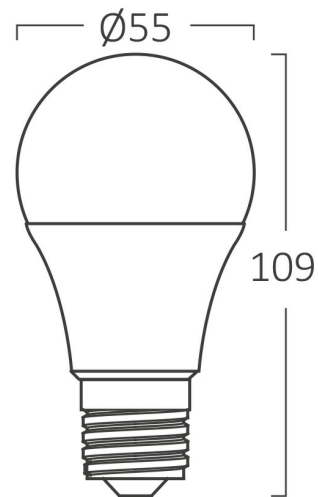

PRODUCT DATASHEET

MODEL NO BA13-00520

DESCRIPTION BRY-ADVANCE-5W-E27-A55-3000K-LED BULB

General Characteristics

Model No	:	BA13-00520
Main Family	:	Bulbs & Tubes
Sub Family	:	A Shape Bulbs
Type	:	A55
Lamp Shape	:	Non-Directional
Dimmable	:	Not-Dimmable
Light Source	:	LED
Socket	:	E27
Warranty	:	2 years
Class	:	Class II
IP	:	IP20

Electrical Characteristics

Lifetime	:	15000 h
Voltage	:	220-240V
Power Factor	:	>0,5
Material	:	PBT
Working Temperature	:	-20 C+40 C
Frequency	:	50-60 Hz
Current	:	35 mA

Package Informations

N.W.	:	2,20 kgs
G.W.	:	4,60 kgs
PCS/CTN	:	100 pcs
Length	:	585 mm
Width	:	305 mm
Height	:	240 mm
EAN	:	5949097700163

Product Characteristics

Wattage	:	5 w
Color Temperature	:	3000K
Quse Lumen	:	470 lm
Color Rendering Index (CRI)	:	>80
Energy Efficiency Level	:	F
Beam Angle	:	180° Degrees
Equivalent	:	40 w
Color Category	:	Warm White

Dimensions & Weight

Diameter	:	55 mm
P. Height	:	100 mm
Weight	:	22 gr