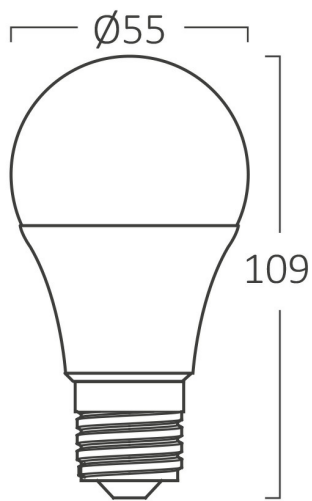

PRODUCT DATASHEET

MODEL NO BA13-00520

DESCRIPTION BRY-ADVANCE-5W-E27-A55-3000K-LED BULB

General Characteristics

Model No	:	BA13-00520
Main Family	:	Bulbs & Tubes
Sub Family	:	A Shape Bulbs
Type	:	A55
Lamp Shape	:	Non-Directional
Dimmable	:	Not-Dimmable
Light Source	:	LED
Socket	:	E27
Warranty	:	2 years
Class	:	Class II
IP	:	IP20

Electrical Characteristics

Lifetime	:	15000 h
Voltage	:	220-240V
Power Factor	:	>0,5
Material	:	PBT
Working Temperature	:	-20 C+40 C
Frequency	:	50-60 Hz
Current	:	35 mA

Package Informations

N.W.	:	2,20 kgs
G.W.	:	4,60 kgs
PCS/CTN	:	100 pcs
Length	:	585 mm
Width	:	305 mm
Height	:	240 mm
EAN	:	5949097700163

Product Characteristics

Wattage	:	5 w
Color Temperature	:	3000K
Quse Lumen	:	470 lm
Color Rendering Index (CRI)	:	>80
Energy Efficiency Level	:	F
Beam Angle	:	180° Degrees
Equivalent	:	40 w
Color Category	:	Warm White

Dimensions & Weight

Diameter	:	55 mm
P. Height	:	100 mm
Weight	:	22 gr