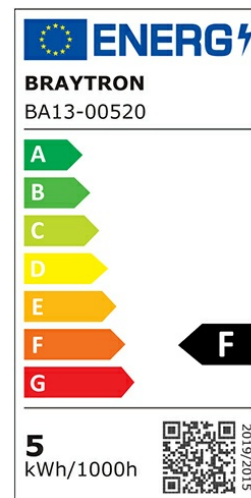

PRODUCT DATASHEET

MODEL NO BA13-00520

DESCRIPTION BRY-ADVANCE-5W-E27-A55-3000K-LED BULB

General Characteristics

Model No	:	BA13-00520
Main Family	:	Bulbs & Tubes
Sub Family	:	A Shape Bulbs
Type	:	A55
Lamp Shape	:	Non-Directional
Dimmable	:	Not-Dimmable
Light Source	:	LED
Socket	:	E27
Warranty	:	2 years
Class	:	Class II
IP	:	IP20

Electrical Characteristics

Lifetime	:	15000 h
Voltage	:	220-240V
Power Factor	:	>0,5
Material	:	PBT
Working Temperature	:	-20 C+40 C
Frequency	:	50-60 Hz
Current	:	35 mA

Package Informations

N.W.	:	2,20 kgs
G.W.	:	4,60 kgs
PCS/CTN	:	100 pcs
Length	:	585 mm
Width	:	305 mm
Height	:	240 mm
EAN	:	5949097700163

Product Characteristics

Wattage	:	5 w
Color Temperature	:	3000K
Quse Lumen	:	470 lm
Color Rendering Index (CRI)	:	>80
Energy Efficiency Level	:	F
Beam Angle	:	180° Degrees
Equivalent	:	40 w
Color Category	:	Warm White

Dimensions & Weight

Diameter	:	55 mm
P. Height	:	100 mm
Weight	:	22 gr