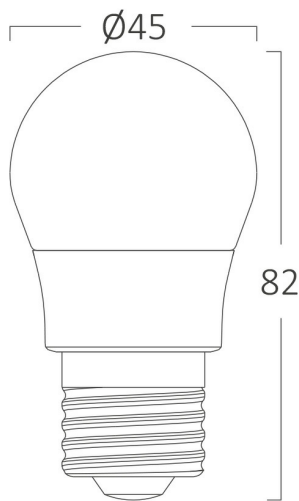

PRODUCT DATASHEET

MODEL NO BA11-00723

DESCRIPTION BRY-ADVANCE-6,5W-E27-G45-6500K-LED BULB

General Characteristics

Model No	:	BA11-00723
Main Family	:	Bulbs & Tubes
Sub Family	:	Globe Bulbs
Type	:	G45
Lamp Shape	:	Non-Directional
Dimmable	:	Not-Dimmable
Light Source	:	LED
Socket	:	E27
Warranty	:	2 years
Class	:	Class II
IP	:	IP20

Electrical Characteristics

Lifetime	:	15000 h
Voltage	:	220-240V
Power Factor	:	>0,5
Material	:	PBT
Working Temperature	:	-20 C+40 C
Frequency	:	50-60 Hz
Current	:	55 mA

Package Informations

N.W.	:	2,00 kgs
G.W.	:	3,70 kgs
PCS/CTN	:	100 pcs
Length	:	485 mm
Width	:	255 mm
Height	:	205 mm
EAN	:	5949097700156

Product Characteristics

Wattage	:	6,5 w
Color Temperature	:	6500K
Quse Lumen	:	560 lm
Color Rendering Index (CRI)	:	>80
Energy Efficiency Level	:	F
Beam Angle	:	180° Degrees
Equivalent	:	45 w
Color Category	:	Cool White

Dimensions & Weight

Diameter	:	45 mm
P. Height	:	82 mm
Weight	:	20 gr