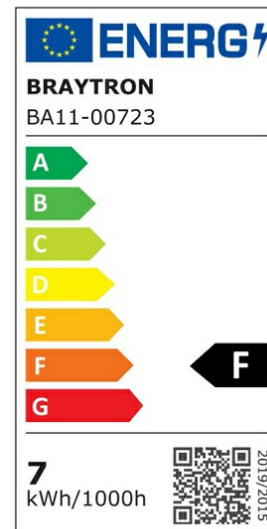

PRODUCT DATASHEET

MODEL NO BA11-00723

DESCRIPTION BRY-ADVANCE-6,5W-E27-G45-6500K-LED BULB

General Characteristics

Model No	:	BA11-00723
Main Family	:	Bulbs & Tubes
Sub Family	:	Globe Bulbs
Type	:	G45
Lamp Shape	:	Non-Directional
Dimmable	:	Not-Dimmable
Light Source	:	LED
Socket	:	E27
Warranty	:	2 years
Class	:	Class II
IP	:	IP20

Electrical Characteristics

Lifetime	:	15000 h
Voltage	:	220-240V
Power Factor	:	>0,5
Material	:	PBT
Working Temperature	:	-20 C+40 C
Frequency	:	50-60 Hz
Current	:	55 mA

Package Informations

N.W.	:	2,00 kgs
G.W.	:	3,70 kgs
PCS/CTN	:	100 pcs
Length	:	485 mm
Width	:	255 mm
Height	:	205 mm
EAN	:	5949097700156

Product Characteristics

Wattage	:	6,5 w
Color Temperature	:	6500K
Quse Lumen	:	560 lm
Color Rendering Index (CRI)	:	>80
Energy Efficiency Level	:	F
Beam Angle	:	180° Degrees
Equivalent	:	45 w
Color Category	:	Cool White

Dimensions & Weight

Diameter	:	45 mm
P. Height	:	82 mm
Weight	:	20 gr