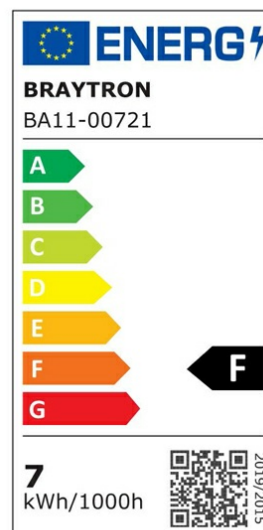

## PRODUCT DATASHEET

MODEL NO BA11-00721

DESCRIPTION BRY-ADVANCE-6,5W-E27-G45-4000K-LED BULB

### General Characteristics

Model No	:	BA11-00721
Main Family	:	Bulbs & Tubes
Sub Family	:	Globe Bulbs
Type	:	G45
Lamp Shape	:	Non-Directional
Dimmable	:	Not-Dimmable
Light Source	:	LED
Socket	:	E27
Warranty	:	2 years
Class	:	Class II
IP	:	IP20

### Product Characteristics

Wattage	:	6,5 w
Color Temperature	:	4000K
Quse Lumen	:	560 lm
Color Rendering Index (CRI)	:	>80
Energy Efficiency Level	:	F
Beam Angle	:	180° Degrees
Equivalent	:	45 w
Color Category	:	Natural White

### Dimensions & Weight

Diameter	:	45 mm
P. Height	:	82 mm
Weight	:	20 gr