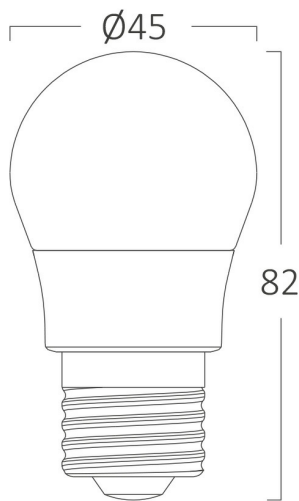

PRODUCT DATASHEET

MODEL NO BA11-00720

DESCRIPTION BRY-ADVANCE-6,5W-E27-G45-3000K-LED BULB

General Characteristics

Model No	:	BA11-00720
Main Family	:	Bulbs & Tubes
Sub Family	:	Globe Bulbs
Type	:	G45
Lamp Shape	:	Non-Directional
Dimmable	:	Not-Dimmable
Light Source	:	LED
Socket	:	E27
Warranty	:	2 years
Class	:	Class II
IP	:	IP20

Electrical Characteristics

Lifetime	:	15000 h
Voltage	:	220-240V
Power Factor	:	>0,5
Material	:	PBT
Working Temperature	:	-20 C+40 C
Frequency	:	50-60 Hz
Current	:	55 mA

Package Informations

N.W.	:	2,00 kgs
G.W.	:	3,70 kgs
PCS/CTN	:	100 pcs
Length	:	485 mm
Width	:	255 mm
Height	:	205 mm
EAN	:	5949097700149

Product Characteristics

Wattage	:	6,5 w
Color Temperature	:	3000K
Quse Lumen	:	560 lm
Color Rendering Index (CRI)	:	>80
Energy Efficiency Level	:	F
Beam Angle	:	180° Degrees
Equivalent	:	45 w
Color Category	:	Warm White

Dimensions & Weight

Diameter	:	45 mm
P. Height	:	82 mm
Weight	:	20 gr