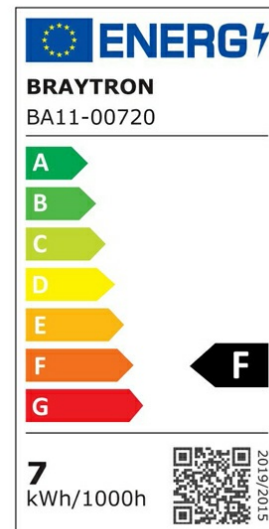

PRODUCT DATASHEET

MODEL NO BA11-00720

DESCRIPTION BRY-ADVANCE-6,5W-E27-G45-3000K-LED BULB

General Characteristics

Model No	:	BA11-00720
Main Family	:	Bulbs & Tubes
Sub Family	:	Globe Bulbs
Type	:	G45
Lamp Shape	:	Non-Directional
Dimmable	:	Not-Dimmable
Light Source	:	LED
Socket	:	E27
Warranty	:	2 years
Class	:	Class II
IP	:	IP20

Electrical Characteristics

Lifetime	:	15000 h
Voltage	:	220-240V
Power Factor	:	>0,5
Material	:	PBT
Working Temperature	:	-20 C+40 C
Frequency	:	50-60 Hz
Current	:	55 mA

Package Informations

N.W.	:	2,00 kgs
G.W.	:	3,70 kgs
PCS/CTN	:	100 pcs
Length	:	485 mm
Width	:	255 mm
Height	:	205 mm
EAN	:	5949097700149

Product Characteristics

Wattage	:	6,5 w
Color Temperature	:	3000K
Quse Lumen	:	560 lm
Color Rendering Index (CRI)	:	>80
Energy Efficiency Level	:	F
Beam Angle	:	180° Degrees
Equivalent	:	45 w
Color Category	:	Warm White

Dimensions & Weight

Diameter	:	45 mm
P. Height	:	82 mm
Weight	:	20 gr