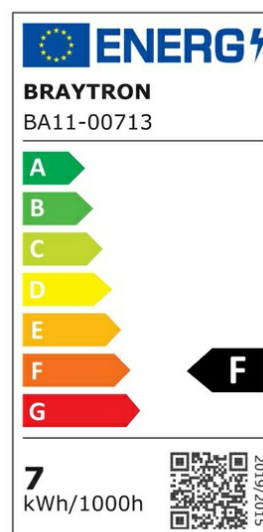

## PRODUCT DATASHEET

MODEL NO BA11-00713

DESCRIPTION BRY-ADVANCE-6,5W-E14-P45-6500K-LED BULB

### General Characteristics

Model No	:	BA11-00713
Main Family	:	Bulbs & Tubes
Sub Family	:	Globe Bulbs
Type	:	P45
Lamp Shape	:	Non-Directional
Dimmable	:	Not-Dimmable
Light Source	:	LED
Socket	:	E14
Warranty	:	2 years
Class	:	Class II
IP	:	IP20

### Product Characteristics

Wattage	:	6,5 w
Color Temperature	:	6500K
Quse Lumen	:	560 lm
Color Rendering Index (CRI)	:	>80
Energy Efficiency Level	:	F
Beam Angle	:	180° Degrees
Equivalent	:	45 w
Color Category	:	Cool White

### Dimensions & Weight

Diameter	:	45 mm
P. Height	:	88 mm
Weight	:	20 gr