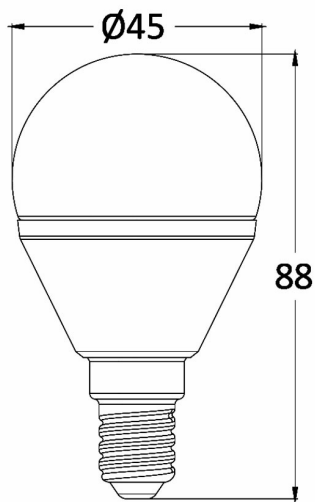

Braytron

PRODUCT DATASHEET

MODEL NO BA11-00713

DESCRIPTION BRY-ADVANCE-6,5W-E14-P45-6500K-LED BULB

BRAYTRON SRL

Bulavardul Iuliu Maniu, Nr.616, Sector 6, 061129, Bucuresti-ROMANIA

info@braytron.com

www.braytron.com