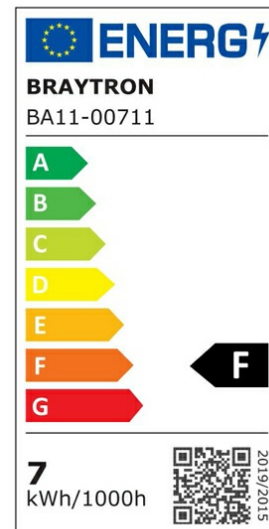

PRODUCT DATASHEET

MODEL NO BA11-00711

DESCRIPTION BRY-ADVANCE-6,5W-E14-P45-4000K-LED BULB

General Characteristics

Model No	:	BA11-00711
Main Family	:	Bulbs & Tubes
Sub Family	:	Globe Bulbs
Type	:	P45
Lamp Shape	:	Non-Directional
Dimmable	:	Not-Dimmable
Light Source	:	LED
Socket	:	E14
Warranty	:	2 years
Class	:	Class II
IP	:	IP20

Electrical Characteristics

Lifetime	:	15000 h
Voltage	:	220-240V
Power Factor	:	>0,5
Material	:	PBT
Working Temperature	:	-20 C+40 C
Frequency	:	50-60 Hz
Current	:	55 mA

Package Informations

N.W.	:	2,00 kgs
G.W.	:	3,60 kgs
PCS/CTN	:	100 pcs
Length	:	485 mm
Width	:	255 mm
Height	:	205 mm
EAN	:	5949097707032

Product Characteristics

Wattage	:	6,5 w
Color Temperature	:	4000K
Quse Lumen	:	560 lm
Color Rendering Index (CRI)	:	>80
Energy Efficiency Level	:	F
Beam Angle	:	180° Degrees
Equivalent	:	45 w
Color Category	:	Natural White

Dimensions & Weight

Diameter	:	45 mm
P. Height	:	88 mm
Weight	:	20 gr