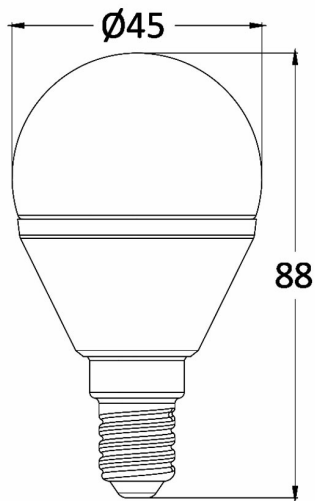

PRODUCT DATASHEET

MODEL NO BA11-00711

DESCRIPTION BRY-ADVANCE-6,5W-E14-P45-4000K-LED BULB

General Characteristics

Model No	:	BA11-00711
Main Family	:	Bulbs & Tubes
Sub Family	:	Globe Bulbs
Type	:	P45
Lamp Shape	:	Non-Directional
Dimmable	:	Not-Dimmable
Light Source	:	LED
Socket	:	E14
Warranty	:	2 years
Class	:	Class II
IP	:	IP20

Electrical Characteristics

Lifetime	:	15000 h
Voltage	:	220-240V
Power Factor	:	>0,5
Material	:	PBT
Working Temperature	:	-20 C+40 C
Frequency	:	50-60 Hz
Current	:	55 mA

Package Informations

N.W.	:	2,00 kgs
G.W.	:	3,60 kgs
PCS/CTN	:	100 pcs
Length	:	485 mm
Width	:	255 mm
Height	:	205 mm
EAN	:	5949097707032

Product Characteristics

Wattage	:	6,5 w
Color Temperature	:	4000K
Quse Lumen	:	560 lm
Color Rendering Index (CRI)	:	>80
Energy Efficiency Level	:	F
Beam Angle	:	180° Degrees
Equivalent	:	45 w
Color Category	:	Natural White

Dimensions & Weight

Diameter	:	45 mm
P. Height	:	88 mm
Weight	:	20 gr