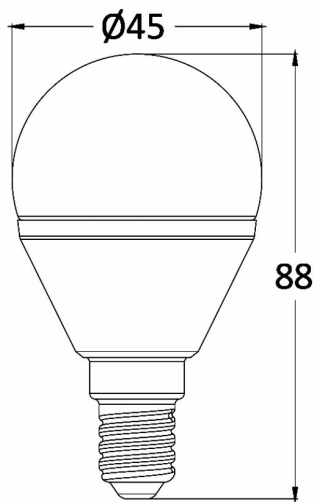

Braytron

PRODUCT DATASHEET

MODEL NO BA11-00710

DESCRIPTION BRY-ADVANCE-6,5W-E14-P45-3000K-LED BULB

BRAYTRON SRL

Bulavardul Iuliu Maniu, Nr.616, Sector 6, 061129, Bucuresti-ROMANIA

info@braytron.com

www.braytron.com