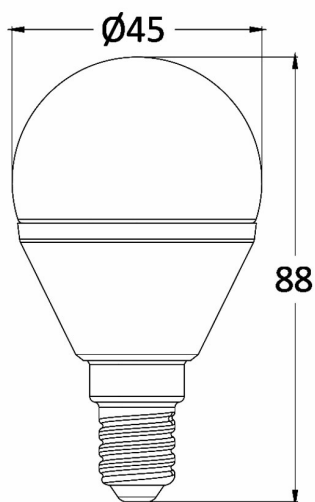

PRODUCT DATASHEET

MODEL NO BA11-00710

DESCRIPTION BRY-ADVANCE-6,5W-E14-P45-3000K-LED BULB

General Characteristics

Model No	:	BA11-00710
Main Family	:	Bulbs & Tubes
Sub Family	:	Globe Bulbs
Type	:	P45
Lamp Shape	:	Non-Directional
Dimmable	:	Not-Dimmable
Light Source	:	LED
Socket	:	E14
Warranty	:	2 years
Class	:	Class II
IP	:	IP20

Electrical Characteristics

Lifetime	:	15000 h
Voltage	:	220-240V
Power Factor	:	>0,5
Material	:	PBT
Working Temperature	:	-20 C+40 C
Frequency	:	50-60 Hz
Current	:	55 mA

Package Informations

N.W.	:	2,00 kgs
G.W.	:	3,60 kgs
PCS/CTN	:	100 pcs
Length	:	485 mm
Width	:	255 mm
Height	:	205 mm
EAN	:	5949097700125

Product Characteristics

Wattage	:	6,5 w
Color Temperature	:	3000K
Quse Lumen	:	560 lm
Color Rendering Index (CRI)	:	>80
Energy Efficiency Level	:	F
Beam Angle	:	180° Degrees
Equivalent	:	45 w
Color Category	:	Warm White

Dimensions & Weight

Diameter	:	45 mm
P. Height	:	88 mm
Weight	:	20 gr