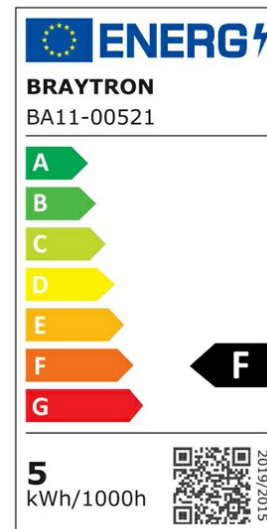

PRODUCT DATASHEET

MODEL NO BA11-00521

DESCRIPTION BRY-ADVANCE-5W-E27-G45-4000K-LED BULB

General Characteristics

Model No	:	BA11-00521
Main Family	:	Bulbs & Tubes
Sub Family	:	Globe Bulbs
Type	:	G45
Lamp Shape	:	Non-Directional
Dimmable	:	Not-Dimmable
Light Source	:	LED
Socket	:	E27
Warranty	:	2 years
Class	:	Class II
IP	:	IP20

Electrical Characteristics

Lifetime	:	15000 h
Voltage	:	220-240V
Power Factor	:	>0,5
Material	:	PBT
Working Temperature	:	-20 C+40 C
Frequency	:	50-60 Hz
Current	:	43 mA

Package Informations

N.W.	:	1,90 kgs
G.W.	:	3,50 kgs
PCS/CTN	:	100 pcs
Length	:	485 mm
Width	:	255 mm
Height	:	205 mm
EAN	:	5949097707025

Product Characteristics

Wattage	:	5 w
Color Temperature	:	4000K
Quse Lumen	:	450 lm
Color Rendering Index (CRI)	:	>80
Energy Efficiency Level	:	F
Beam Angle	:	180° Degrees
Equivalent	:	35 w
Color Category	:	Natural White

Dimensions & Weight

Diameter	:	45 mm
P. Height	:	82 mm
Weight	:	19 gr