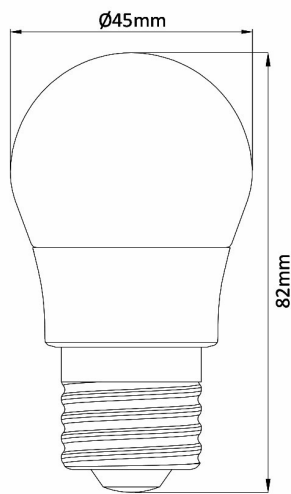

PRODUCT DATASHEET

MODEL NO BA11-00521

DESCRIPTION BRY-ADVANCE-5W-E27-G45-4000K-LED BULB

General Characteristics

Model No	:	BA11-00521
Main Family	:	Bulbs & Tubes
Sub Family	:	Globe Bulbs
Type	:	G45
Lamp Shape	:	Non-Directional
Dimmable	:	Not-Dimmable
Light Source	:	LED
Socket	:	E27
Warranty	:	2 years
Class	:	Class II
IP	:	IP20

Electrical Characteristics

Lifetime	:	15000 h
Voltage	:	220-240V
Power Factor	:	>0,5
Material	:	PBT
Working Temperature	:	-20 C+40 C
Frequency	:	50-60 Hz
Current	:	43 mA

Package Informations

N.W.	:	1,90 kgs
G.W.	:	3,50 kgs
PCS/CTN	:	100 pcs
Length	:	485 mm
Width	:	255 mm
Height	:	205 mm
EAN	:	5949097707025

Product Characteristics

Wattage	:	5 w
Color Temperature	:	4000K
Quse Lumen	:	450 lm
Color Rendering Index (CRI)	:	>80
Energy Efficiency Level	:	F
Beam Angle	:	180° Degrees
Equivalent	:	35 w
Color Category	:	Natural White

Dimensions & Weight

Diameter	:	45 mm
P. Height	:	82 mm
Weight	:	19 gr