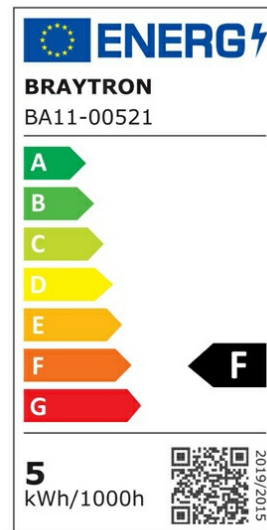

## PRODUCT DATASHEET

MODEL NO BA11-00521

DESCRIPTION BRY-ADVANCE-5W-E27-G45-4000K-LED BULB

BRAYTRON SRL

Bulavardul iuliu maniu, Nr.616, Sector 6, 061129, Bucuresti-ROMANIA

info@braytron.com

www.braytron.com

### General Characteristics

Model No	:	BA11-00521
Main Family	:	Bulbs & Tubes
Sub Family	:	Globe Bulbs
Type	:	G45
Lamp Shape	:	Non-Directional
Dimmable	:	Not-Dimmable
Light Source	:	LED
Socket	:	E27
Warranty	:	2 years
Class	:	Class II
IP	:	IP20

### Product Characteristics

Wattage	:	5 w
Color Temperature	:	4000K
Quse Lumen	:	450 lm
Color Rendering Index (CRI)	:	>80
Energy Efficiency Level	:	F
Beam Angle	:	180° Degrees
Equivalent	:	35 w
Color Category	:	Natural White