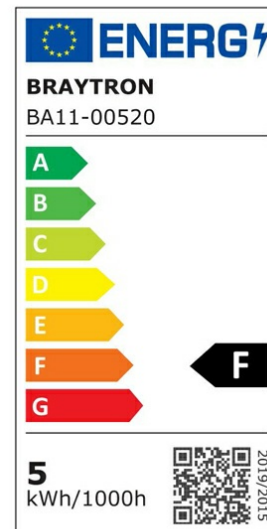

PRODUCT DATASHEET

MODEL NO BA11-00520

DESCRIPTION BRY-ADVANCE-5W-E27-G45-3000K-LED BULB

General Characteristics

Model No	:	BA11-00520
Main Family	:	Bulbs & Tubes
Sub Family	:	Globe Bulbs
Type	:	G45
Lamp Shape	:	Non-Directional
Dimmable	:	Not-Dimmable
Light Source	:	LED
Socket	:	E27
Warranty	:	2 years
Class	:	Class II
IP	:	IP20

Electrical Characteristics

Lifetime	:	15000 h
Voltage	:	220-240V
Power Factor	:	>0,5
Material	:	PBT
Working Temperature	:	-20 C+40 C
Frequency	:	50-60 Hz
Current	:	43 mA

Package Informations

N.W.	:	1,90 kgs
G.W.	:	3,50 kgs
PCS/CTN	:	100 pcs
Length	:	485 mm
Width	:	255 mm
Height	:	205 mm
EAN	:	5949097700101

Product Characteristics

Wattage	:	5 w
Color Temperature	:	3000K
Quse Lumen	:	450 lm
Color Rendering Index (CRI)	:	>80
Energy Efficiency Level	:	F
Beam Angle	:	180° Degrees
Equivalent	:	35 w
Color Category	:	Warm White

Dimensions & Weight

Diameter	:	45 mm
P. Height	:	82 mm
Weight	:	19 gr