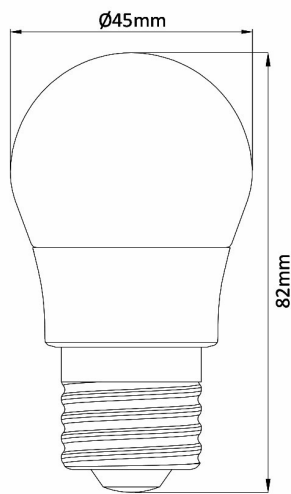

PRODUCT DATASHEET

MODEL NO BA11-00520

DESCRIPTION BRY-ADVANCE-5W-E27-G45-3000K-LED BULB

General Characteristics

Model No	:	BA11-00520
Main Family	:	Bulbs & Tubes
Sub Family	:	Globe Bulbs
Type	:	G45
Lamp Shape	:	Non-Directional
Dimmable	:	Not-Dimmable
Light Source	:	LED
Socket	:	E27
Warranty	:	2 years
Class	:	Class II
IP	:	IP20

Electrical Characteristics

Lifetime	:	15000 h
Voltage	:	220-240V
Power Factor	:	>0,5
Material	:	PBT
Working Temperature	:	-20 C+40 C
Frequency	:	50-60 Hz
Current	:	43 mA

Package Informations

N.W.	:	1,90 kgs
G.W.	:	3,50 kgs
PCS/CTN	:	100 pcs
Length	:	485 mm
Width	:	255 mm
Height	:	205 mm
EAN	:	5949097700101

Product Characteristics

Wattage	:	5 w
Color Temperature	:	3000K
Quse Lumen	:	450 lm
Color Rendering Index (CRI)	:	>80
Energy Efficiency Level	:	F
Beam Angle	:	180° Degrees
Equivalent	:	35 w
Color Category	:	Warm White

Dimensions & Weight

Diameter	:	45 mm
P. Height	:	82 mm
Weight	:	19 gr