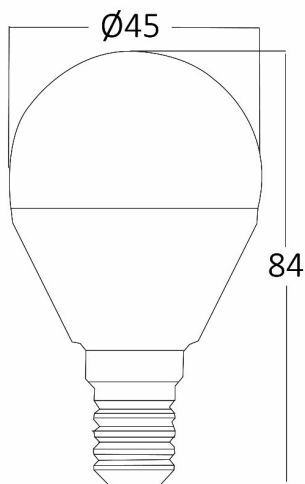

PRODUCT DATASHEET

MODEL NO BA11-00513

DESCRIPTION BRY-ADVANCE-5W-E14-P45-6500K-LED BULB

General Characteristics

Model No	:	BA11-00513
Main Family	:	Bulbs & Tubes
Sub Family	:	Globe Bulbs
Type	:	P45
Lamp Shape	:	Non-Directional
Dimmable	:	Not-Dimmable
Light Source	:	LED
Socket	:	E14
Warranty	:	2 years
Class	:	Class II
IP	:	IP20

Electrical Characteristics

Lifetime	:	15000 h
Voltage	:	220-240V
Power Factor	:	>0,5
Material	:	PBT
Working Temperature	:	-20 C+40 C
Frequency	:	50-60 Hz
Current	:	43 mA

Package Informations

N.W.	:	1,95 kgs
G.W.	:	3,45 kgs
PCS/CTN	:	100 pcs
Length	:	485 mm
Width	:	255 mm
Height	:	205 mm
EAN	:	5949097700095

Product Characteristics

Wattage	:	5 w
Color Temperature	:	6500K
Quse Lumen	:	450 lm
Color Rendering Index (CRI)	:	>80
Energy Efficiency Level	:	F
Beam Angle	:	180° Degrees
Equivalent	:	35 w
Color Category	:	Cool White

Dimensions & Weight

Diameter	:	45 mm
P. Height	:	84 mm
Weight	:	19,5 gr