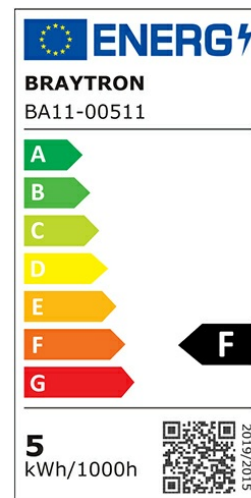

## PRODUCT DATASHEET

MODEL NO BA11-00511

DESCRIPTION BRY-ADVANCE-5W-E14-P45-4000K-LED BULB

### General Characteristics

Model No	:	BA11-00511
Main Family	:	Bulbs & Tubes
Sub Family	:	Globe Bulbs
Type	:	P45
Lamp Shape	:	Non-Directional
Dimmable	:	Not-Dimmable
Light Source	:	LED
Socket	:	E14
Warranty	:	2 years
Class	:	Class II
IP	:	IP20

### Product Characteristics

Wattage	:	5 w
Color Temperature	:	4000K
Quse Lumen	:	450 lm
Color Rendering Index (CRI)	:	>80
Energy Efficiency Level	:	F
Beam Angle	:	180° Degrees
Equivalent	:	35 w
Color Category	:	Natural White

### Dimensions & Weight

Diameter	:	45 mm
P. Height	:	84 mm
Weight	:	19,5 gr