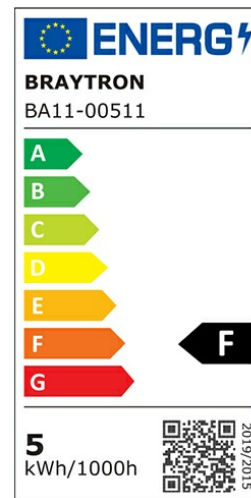

Braytron

PRODUCT DATASHEET

MODEL NO BA11-00511

DESCRIPTION BRY-ADVANCE-5W-E14-P45-4000K-LED BULB

BRAYTRON SRL

Bulavardul iuliu maniu, Nr.616, Sector 6, 061129, Bucuresti-ROMANIA

info@braytron.com

www.braytron.com

Page 1-2