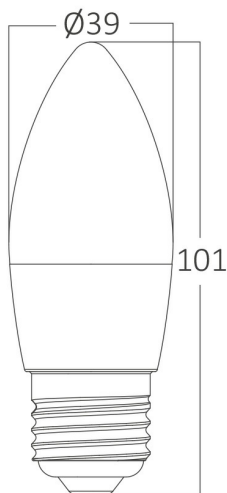

PRODUCT DATASHEET

MODEL NO BA09-00723

DESCRIPTION BRY-ADVANCE-6,5W-E27-C37-6500K-LED BULB

General Characteristics

Model No	:	BA09-00723
Main Family	:	Bulbs & Tubes
Sub Family	:	Candle Bulbs
Type	:	C37
Lamp Shape	:	Non-Directional
Dimmable	:	Not-Dimmable
Light Source	:	LED
Socket	:	E27
Warranty	:	2 years
Class	:	Class II
IP	:	IP20

Electrical Characteristics

Lifetime	:	15000 h
Voltage	:	220-240V
Power Factor	:	>0,5
Material	:	PBT
Working Temperature	:	-20 C+40 C
Frequency	:	50-60 Hz
Current	:	55 mA

Package Informations

N.W.	:	2,33 kgs
G.W.	:	3,80 kgs
PCS/CTN	:	100 pcs
Length	:	415 mm
Width	:	220 mm
Height	:	235 mm
EAN	:	5949097716775

Product Characteristics

Wattage	:	6,5 w
Color Temperature	:	6500K
Quse Lumen	:	560 lm
Color Rendering Index (CRI)	:	>80
Energy Efficiency Level	:	F
Beam Angle	:	180° Degrees
Equivalent	:	45 w
Color Category	:	Cool White

Dimensions & Weight

Diameter	:	39 mm
P. Height	:	101 mm
Weight	:	23 gr