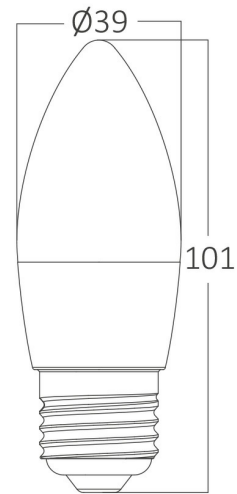

PRODUCT DATASHEET

MODEL NO BA09-00723

DESCRIPTION BRY-ADVANCE-6,5W-E27-C37-6500K-LED BULB

General Characteristics

Model No	:	BA09-00723
Main Family	:	Bulbs & Tubes
Sub Family	:	Candle Bulbs
Type	:	C37
Lamp Shape	:	Non-Directional
Dimmable	:	Not-Dimmable
Light Source	:	LED
Socket	:	E27
Warranty	:	2 years
Class	:	Class II
IP	:	IP20

Electrical Characteristics

Lifetime	:	15000 h
Voltage	:	220-240V
Power Factor	:	>0,5
Material	:	PBT
Working Temperature	:	-20 C+40 C
Frequency	:	50-60 Hz
Current	:	55 mA

Package Informations

N.W.	:	2,33 kgs
G.W.	:	3,80 kgs
PCS/CTN	:	100 pcs
Length	:	415 mm
Width	:	220 mm
Height	:	235 mm
EAN	:	5949097716775

Product Characteristics

Wattage	:	6,5 w
Color Temperature	:	6500K
Quse Lumen	:	560 lm
Color Rendering Index (CRI)	:	>80
Energy Efficiency Level	:	F
Beam Angle	:	180° Degrees
Equivalent	:	45 w
Color Category	:	Cool White

Dimensions & Weight

Diameter	:	39 mm
P. Height	:	101 mm
Weight	:	23 gr