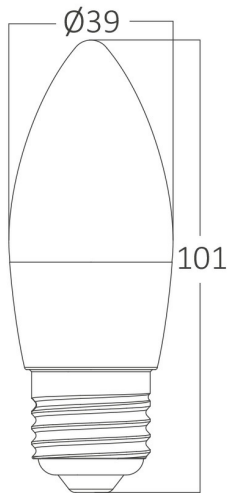

PRODUCT DATASHEET

MODEL NO BA09-00723

DESCRIPTION BRY-ADVANCE-6,5W-E27-C37-6500K-LED BULB

General Characteristics

Model No	:	BA09-00723
Main Family	:	Bulbs & Tubes
Sub Family	:	Candle Bulbs
Type	:	C37
Lamp Shape	:	Non-Directional
Dimmable	:	Not-Dimmable
Light Source	:	LED
Socket	:	E27
Warranty	:	2 years
Class	:	Class II
IP	:	IP20

Electrical Characteristics

Lifetime	:	15000 h
Voltage	:	220-240V
Power Factor	:	>0,5
Material	:	PBT
Working Temperature	:	-20 C+40 C
Frequency	:	50-60 Hz
Current	:	55 mA

Package Informations

N.W.	:	2,33 kgs
G.W.	:	3,80 kgs
PCS/CTN	:	100 pcs
Length	:	415 mm
Width	:	220 mm
Height	:	235 mm
EAN	:	5949097716775

Product Characteristics

Wattage	:	6,5 w
Color Temperature	:	6500K
Quse Lumen	:	560 lm
Color Rendering Index (CRI)	:	>80
Energy Efficiency Level	:	F
Beam Angle	:	180° Degrees
Equivalent	:	45 w
Color Category	:	Cool White

Dimensions & Weight

Diameter	:	39 mm
P. Height	:	101 mm
Weight	:	23 gr