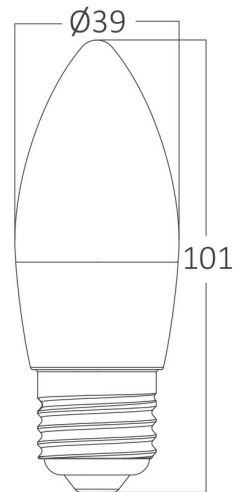

PRODUCT DATASHEET

MODEL NO BA09-00723

DESCRIPTION BRY-ADVANCE-6,5W-E27-C37-6500K-LED BULB

General Characteristics

Model No	:	BA09-00723
Main Family	:	Bulbs & Tubes
Sub Family	:	Candle Bulbs
Type	:	C37
Lamp Shape	:	Non-Directional
Dimmable	:	Not-Dimmable
Light Source	:	LED
Socket	:	E27
Warranty	:	2 years
Class	:	Class II
IP	:	IP20

Electrical Characteristics

Lifetime	:	15000 h
Voltage	:	220-240V
Power Factor	:	>0,5
Material	:	PBT
Working Temperature	:	-20 C+40 C
Frequency	:	50-60 Hz
Current	:	55 mA

Package Informations

N.W.	:	2,33 kgs
G.W.	:	3,80 kgs
PCS/CTN	:	100 pcs
Length	:	415 mm
Width	:	220 mm
Height	:	235 mm
EAN	:	5949097716775

Product Characteristics

Wattage	:	6,5 w
Color Temperature	:	6500K
Quse Lumen	:	560 lm
Color Rendering Index (CRI)	:	>80
Energy Efficiency Level	:	F
Beam Angle	:	180° Degrees
Equivalent	:	45 w
Color Category	:	Cool White

Dimensions & Weight

Diameter	:	39 mm
P. Height	:	101 mm
Weight	:	23 gr