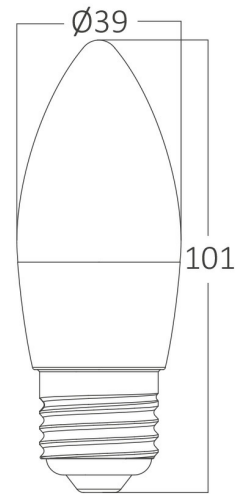

PRODUCT DATASHEET

MODEL NO BA09-00721

DESCRIPTION BRY-ADVANCE-6,5W-E27-C37-PLS-4000K-LED BULB

General Characteristics

Model No	:	BA09-00721
Main Family	:	Bulbs & Tubes
Sub Family	:	Candle Bulbs
Type	:	C37
Lamp Shape	:	Non-Directional
Dimmable	:	Not-Dimmable
Light Source	:	LED
Socket	:	E27
Warranty	:	2 years
Class	:	Class II
IP	:	IP20

Electrical Characteristics

Lifetime	:	15000 h
Voltage	:	220-240V
Power Factor	:	>0,5
Material	:	PBT
Working Temperature	:	-20 C+40 C
Frequency	:	50-60 Hz
Current	:	55 mA

Package Informations

N.W.	:	2,30 kgs
G.W.	:	3,60 kgs
PCS/CTN	:	100 pcs
Length	:	395 mm
Width	:	200 mm
Height	:	240 mm
EAN	:	5949097734724

Product Characteristics

Wattage	:	6,5 w
Color Temperature	:	4000K
Quse Lumen	:	560 lm
Color Rendering Index (CRI)	:	>80
Energy Efficiency Level	:	F
Beam Angle	:	180° Degrees
Equivalent	:	45 w
Color Category	:	Natural White

Dimensions & Weight

Diameter	:	38 mm
P. Height	:	108 mm
Weight	:	23 gr