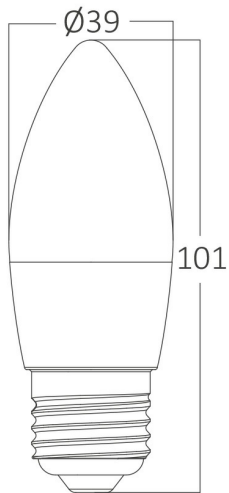

PRODUCT DATASHEET

MODEL NO BA09-00721

DESCRIPTION BRY-ADVANCE-6,5W-E27-C37-PLS-4000K-LED BULB

General Characteristics

Model No	:	BA09-00721
Main Family	:	Bulbs & Tubes
Sub Family	:	Candle Bulbs
Type	:	C37
Lamp Shape	:	Non-Directional
Dimmable	:	Not-Dimmable
Light Source	:	LED
Socket	:	E27
Warranty	:	2 years
Class	:	Class II
IP	:	IP20

Electrical Characteristics

Lifetime	:	15000 h
Voltage	:	220-240V
Power Factor	:	>0,5
Material	:	PBT
Working Temperature	:	-20 C+40 C
Frequency	:	50-60 Hz
Current	:	55 mA

Package Informations

N.W.	:	2,30 kgs
G.W.	:	3,60 kgs
PCS/CTN	:	100 pcs
Length	:	395 mm
Width	:	200 mm
Height	:	240 mm
EAN	:	5949097734724

Product Characteristics

Wattage	:	6,5 w
Color Temperature	:	4000K
Quse Lumen	:	560 lm
Color Rendering Index (CRI)	:	>80
Energy Efficiency Level	:	F
Beam Angle	:	180° Degrees
Equivalent	:	45 w
Color Category	:	Natural White

Dimensions & Weight

Diameter	:	38 mm
P. Height	:	108 mm
Weight	:	23 gr