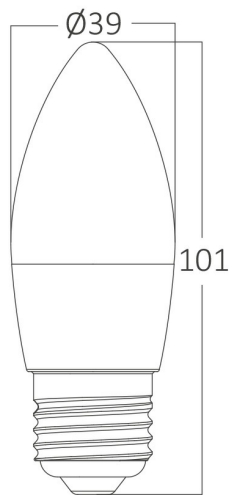

PRODUCT DATASHEET

MODEL NO BA09-00720

DESCRIPTION BRY-ADVANCE-6,5W-E27-C37-PLS-3000K-LED BULB

General Characteristics

Model No	:	BA09-00720
Main Family	:	Bulbs & Tubes
Sub Family	:	Candle Bulbs
Type	:	C37
Lamp Shape	:	Non-Directional
Dimmable	:	Not-Dimmable
Light Source	:	LED
Socket	:	E27
Warranty	:	2 years
Class	:	Class II
IP	:	IP20

Electrical Characteristics

Lifetime	:	15000 h
Voltage	:	220-240V
Power Factor	:	>0,5
Material	:	PBT
Working Temperature	:	-20 C+40 C
Frequency	:	50-60 Hz
Current	:	55 mA

Package Informations

N.W.	:	2,30 kgs
G.W.	:	3,60 kgs
PCS/CTN	:	100 pcs
Length	:	395 mm
Width	:	200 mm
Height	:	240 mm
EAN	:	5949097710445

Product Characteristics

Wattage	:	6,5 w
Color Temperature	:	3000K
Quse Lumen	:	560 lm
Color Rendering Index (CRI)	:	>80
Energy Efficiency Level	:	F
Beam Angle	:	180° Degrees
Equivalent	:	45 w
Color Category	:	Warm White

Dimensions & Weight

Diameter	:	38 mm
P. Height	:	108 mm
Weight	:	23 gr