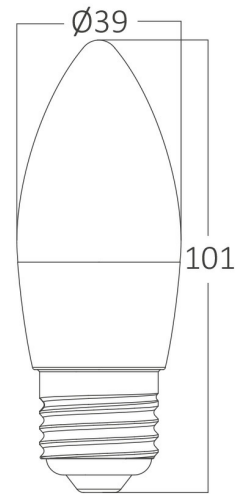

PRODUCT DATASHEET

MODEL NO BA09-00720

DESCRIPTION BRY-ADVANCE-6,5W-E27-C37-PLS-3000K-LED BULB

General Characteristics

Model No	:	BA09-00720
Main Family	:	Bulbs & Tubes
Sub Family	:	Candle Bulbs
Type	:	C37
Lamp Shape	:	Non-Directional
Dimmable	:	Not-Dimmable
Light Source	:	LED
Socket	:	E27
Warranty	:	2 years
Class	:	Class II
IP	:	IP20

Electrical Characteristics

Lifetime	:	15000 h
Voltage	:	220-240V
Power Factor	:	>0,5
Material	:	PBT
Working Temperature	:	-20 C+40 C
Frequency	:	50-60 Hz
Current	:	55 mA

Package Informations

N.W.	:	2,30 kgs
G.W.	:	3,60 kgs
PCS/CTN	:	100 pcs
Length	:	395 mm
Width	:	200 mm
Height	:	240 mm
EAN	:	5949097710445

Product Characteristics

Wattage	:	6,5 w
Color Temperature	:	3000K
Quse Lumen	:	560 lm
Color Rendering Index (CRI)	:	>80
Energy Efficiency Level	:	F
Beam Angle	:	180° Degrees
Equivalent	:	45 w
Color Category	:	Warm White

Dimensions & Weight

Diameter	:	38 mm
P. Height	:	108 mm
Weight	:	23 gr