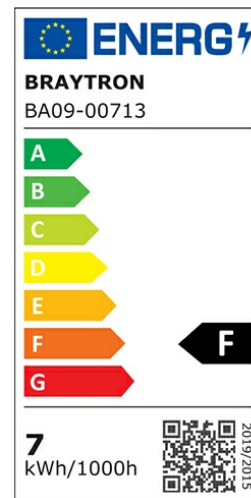

Braytron

PRODUCT DATASHEET

MODEL NO BA09-00713

DESCRIPTION BRY-ADVANCE-6,5W-E14-C37-6500K-LED BULB

BRAYTRON SRL

Bulavardul Iuliu Maniu, Nr.616, Sector 6, 061129, Bucuresti-ROMANIA

info@braytron.com

www.braytron.com

General Characteristics

Model No	:	BA09-00713
Main Family	:	Bulbs & Tubes
Sub Family	:	Candle Bulbs
Type	:	C37
Lamp Shape	:	Non-Directional
Dimmable	:	Not-Dimmable
Light Source	:	LED
Socket	:	E14
Warranty	:	2 years
Class	:	Class II
IP	:	IP20

Electrical Characteristics

Lifetime	:	15000 h
Voltage	:	220-240V
Power Factor	:	>0,5
Material	:	PBT
Working Temperature	:	-20 C+40 C
Frequency	:	50-60 Hz
Current	:	55 mA

Package Informations

N.W.	:	2,00 kgs
G.W.	:	3,45 kgs
PCS/CTN	:	100 pcs
Length	:	420 mm
Width	:	220 mm
Height	:	230 mm
EAN	:	5949097700071

Product Characteristics

Wattage	:	6,5 w
Color Temperature	:	6500K
Quse Lumen	:	560 lm
Color Rendering Index (CRI)	:	>80
Energy Efficiency Level	:	F
Beam Angle	:	180° Degrees
Equivalent	:	45 w
Color Category	:	Cool White