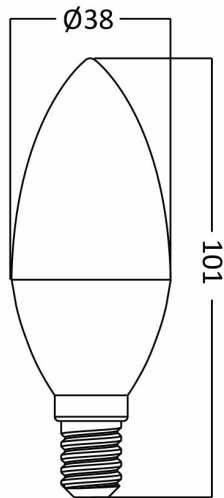

PRODUCT DATASHEET

MODEL NO

BA09-00713

DESCRIPTION

BRY-ADVANCE-6,5W-E14-C37-6500K-LED BULB

General Characteristics

| | | |
|--------------|---|-----------------|
| Model No | : | BA09-00713 |
| Main Family | : | Bulbs & Tubes |
| Sub Family | : | Candle Bulbs |
| Type | : | C37 |
| Lamp Shape | : | Non-Directional |
| Dimmable | : | Not-Dimmable |
| Light Source | : | LED |
| Socket | : | E14 |
| Warranty | : | 2 years |
| Class | : | Class II |
| IP | : | IP20 |

Package Informations

| | | |
|---------|---|---------------|
| N.W. | : | 2,00 kgs |
| G.W. | : | 3,45 kgs |
| PCS/CTN | : | 100 pcs |
| Length | : | 420 mm |
| Width | : | 220 mm |
| Height | : | 230 mm |
| EAN | : | 5949097700071 |

Product Characteristics

| | | |
|-----------------------------|---|--------------|
| Wattage | : | 6,5 w |
| Color Temperature | : | 6500K |
| Quse Lumen | : | 560 lm |
| Color Rendering Index (CRI) | : | >80 |
| Energy Efficiency Level | : | F |
| Beam Angle | : | 180° Degrees |
| Equivalent | : | 45 w |
| Color Category | : | Cool White |

Dimensions & Weight

| | | |
|-----------|---|--------|
| Diameter | : | 38 mm |
| P. Height | : | 101 mm |
| Weight | : | 20 gr |