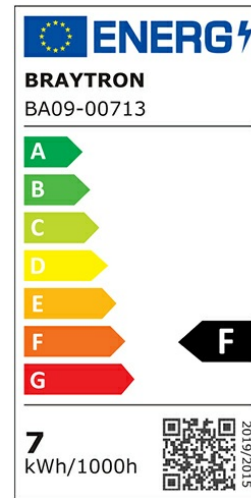

PRODUCT DATASHEET

MODEL NO

BA09-00713

DESCRIPTION

BRY-ADVANCE-6,5W-E14-C37-6500K-LED BULB

General Characteristics

| | | |
|--------------|---|-----------------|
| Model No | : | BA09-00713 |
| Main Family | : | Bulbs & Tubes |
| Sub Family | : | Candle Bulbs |
| Type | : | C37 |
| Lamp Shape | : | Non-Directional |
| Dimmable | : | Not-Dimmable |
| Light Source | : | LED |
| Socket | : | E14 |
| Warranty | : | 2 years |
| Class | : | Class II |
| IP | : | IP20 |

Electrical Characteristics

| | | |
|---------------------|---|------------|
| Lifetime | : | 15000 h |
| Voltage | : | 220-240V |
| Power Factor | : | >0,5 |
| Material | : | PBT |
| Working Temperature | : | -20 C+40 C |
| Frequency | : | 50-60 Hz |
| Current | : | 55 mA |

Product Characteristics

| | | |
|-----------------------------|---|--------------|
| Wattage | : | 6,5 w |
| Color Temperature | : | 6500K |
| Quse Lumen | : | 560 lm |
| Color Rendering Index (CRI) | : | >80 |
| Energy Efficiency Level | : | F |
| Beam Angle | : | 180° Degrees |
| Equivalent | : | 45 w |
| Color Category | : | Cool White |