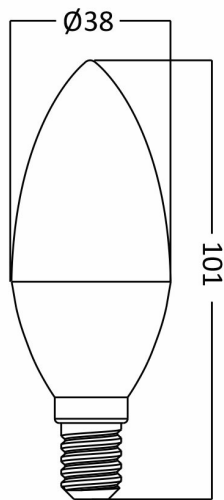

Braytron

PRODUCT DATASHEET

MODEL NO BA09-00713

DESCRIPTION BRY-ADVANCE-6,5W-E14-C37-6500K-LED BULB

BRAYTRON SRL

Bulavardul Iuliu Maniu, Nr.616, Sector 6, 061129, Bucuresti-ROMANIA

info@braytron.com

www.braytron.com

General Characteristics

Model No	:	BA09-00713
Main Family	:	Bulbs & Tubes
Sub Family	:	Candle Bulbs
Type	:	C37
Lamp Shape	:	Non-Directional
Dimmable	:	Not-Dimmable
Light Source	:	LED
Socket	:	E14
Warranty	:	2 years
Class	:	Class II
IP	:	IP20

Product Characteristics

Wattage	:	6,5 w
Color Temperature	:	6500K
Quse Lumen	:	560 lm
Color Rendering Index (CRI)	:	>80
Energy Efficiency Level	:	F
Beam Angle	:	180° Degrees
Equivalent	:	45 w
Color Category	:	Cool White

Dimensions & Weight

Diameter	:	38 mm
P. Height	:	101 mm
Weight	:	20 gr