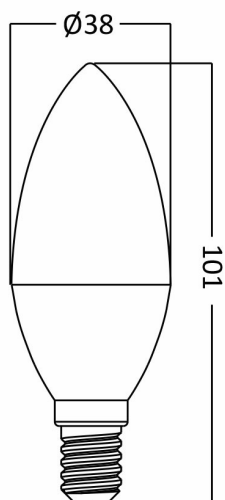

PRODUCT DATASHEET

MODEL NO BA09-00711

DESCRIPTION BRY-ADVANCE-6,5W-E14-C37-4000K-LED BULB

General Characteristics

Model No	:	BA09-00711
Main Family	:	Bulbs & Tubes
Sub Family	:	Candle Bulbs
Type	:	C37
Lamp Shape	:	Non-Directional
Dimmable	:	Not-Dimmable
Light Source	:	LED
Socket	:	E14
Warranty	:	2 years
Class	:	Class II
IP	:	IP20

Electrical Characteristics

Lifetime	:	15000 h
Voltage	:	220-240V
Power Factor	:	>0,5
Material	:	PBT
Working Temperature	:	-20 C+40 C
Frequency	:	50-60 Hz
Current	:	55 mA

Package Informations

N.W.	:	2,00 kgs
G.W.	:	3,45 kgs
PCS/CTN	:	100 pcs
Length	:	420 mm
Width	:	220 mm
Height	:	230 mm
EAN	:	5949097707001

Product Characteristics

Wattage	:	6,5 w
Color Temperature	:	4000K
Quse Lumen	:	560 lm
Color Rendering Index (CRI)	:	>80
Energy Efficiency Level	:	F
Beam Angle	:	180° Degrees
Equivalent	:	45 w
Color Category	:	Natural White

Dimensions & Weight

Diameter	:	38 mm
P. Height	:	101 mm
Weight	:	20 gr