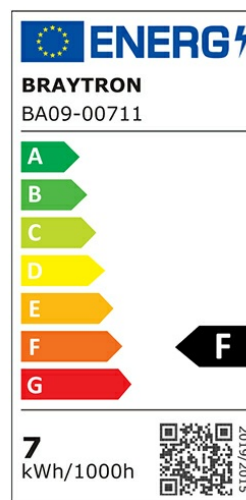

PRODUCT DATASHEET

MODEL NO BA09-00711

DESCRIPTION BRY-ADVANCE-6,5W-E14-C37-4000K-LED BULB

General Characteristics

Model No	:	BA09-00711
Main Family	:	Bulbs & Tubes
Sub Family	:	Candle Bulbs
Type	:	C37
Lamp Shape	:	Non-Directional
Dimmable	:	Not-Dimmable
Light Source	:	LED
Socket	:	E14
Warranty	:	2 years
Class	:	Class II
IP	:	IP20

Electrical Characteristics

Lifetime	:	15000 h
Voltage	:	220-240V
Power Factor	:	>0,5
Material	:	PBT
Working Temperature	:	-20 C+40 C
Frequency	:	50-60 Hz
Current	:	55 mA

Package Informations

N.W.	:	2,00 kgs
G.W.	:	3,45 kgs
PCS/CTN	:	100 pcs
Length	:	420 mm
Width	:	220 mm
Height	:	230 mm
EAN	:	5949097707001

Product Characteristics

Wattage	:	6,5 w
Color Temperature	:	4000K
Quse Lumen	:	560 lm
Color Rendering Index (CRI)	:	>80
Energy Efficiency Level	:	F
Beam Angle	:	180° Degrees
Equivalent	:	45 w
Color Category	:	Natural White

Dimensions & Weight

Diameter	:	38 mm
P. Height	:	101 mm
Weight	:	20 gr