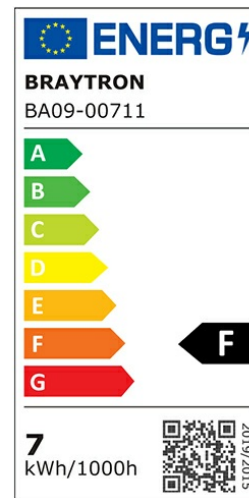

Braytron

PRODUCT DATASHEET

MODEL NO BA09-00711

DESCRIPTION BRY-ADVANCE-6,5W-E14-C37-4000K-LED BULB

BRAYTRON SRL

Bulavardul iuliu maniu, Nr.616, Sector 6, 061129, Bucuresti-ROMANIA

info@braytron.com

www.braytron.com

General Characteristics

Model No	:	BA09-00711
Main Family	:	Bulbs & Tubes
Sub Family	:	Candle Bulbs
Type	:	C37
Lamp Shape	:	Non-Directional
Dimmable	:	Not-Dimmable
Light Source	:	LED
Socket	:	E14
Warranty	:	2 years
Class	:	Class II
IP	:	IP20

Electrical Characteristics

Lifetime	:	15000 h
Voltage	:	220-240V
Power Factor	:	>0,5
Material	:	PBT
Working Temperature	:	-20 C+40 C
Frequency	:	50-60 Hz
Current	:	55 mA

Package Informations

N.W.	:	2,00 kgs
G.W.	:	3,45 kgs
PCS/CTN	:	100 pcs
Length	:	420 mm
Width	:	220 mm
Height	:	230 mm
EAN	:	5949097707001

Product Characteristics

Wattage	:	6,5 w
Color Temperature	:	4000K
Quse Lumen	:	560 lm
Color Rendering Index (CRI)	:	>80
Energy Efficiency Level	:	F
Beam Angle	:	180° Degrees
Equivalent	:	45 w
Color Category	:	Natural White