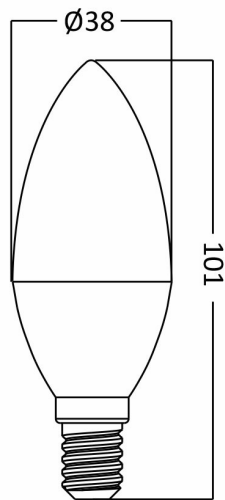

Braytron

PRODUCT DATASHEET

MODEL NO BA09-00711

DESCRIPTION BRY-ADVANCE-6,5W-E14-C37-4000K-LED BULB

BRAYTRON SRL

Bulavardul iuliu maniu, Nr.616, Sector 6, 061129, Bucuresti-ROMANIA

info@braytron.com

www.braytron.com

General Characteristics

Model No	:	BA09-00711
Main Family	:	Bulbs & Tubes
Sub Family	:	Candle Bulbs
Type	:	C37
Lamp Shape	:	Non-Directional
Dimmable	:	Not-Dimmable
Light Source	:	LED
Socket	:	E14
Warranty	:	2 years
Class	:	Class II
IP	:	IP20

Product Characteristics

Wattage	:	6,5 w
Color Temperature	:	4000K
Quse Lumen	:	560 lm
Color Rendering Index (CRI)	:	>80
Energy Efficiency Level	:	F
Beam Angle	:	180° Degrees
Equivalent	:	45 w
Color Category	:	Natural White

Dimensions & Weight

Diameter	:	38 mm
P. Height	:	101 mm
Weight	:	20 gr