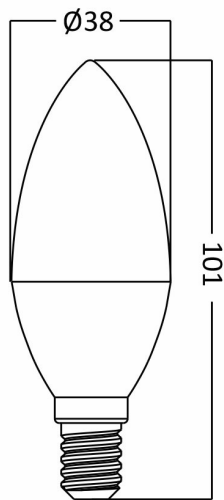

Braytron

PRODUCT DATASHEET

MODEL NO BA09-00710

DESCRIPTION BRY-ADVANCE-6,5W-E14-C37-3000K-LED BULB

BRAYTRON SRL

Bulavardul iuliu maniu, Nr.616, Sector 6, 061129, Bucuresti-ROMANIA

info@braytron.com

www.braytron.com

General Characteristics

Model No	:	BA09-00710
Main Family	:	Bulbs & Tubes
Sub Family	:	Candle Bulbs
Type	:	C37
Lamp Shape	:	Non-Directional
Dimmable	:	Not-Dimmable
Light Source	:	LED
Socket	:	E14
Warranty	:	2 years
Class	:	Class II
IP	:	IP20

Product Characteristics

Wattage	:	6,5 w
Color Temperature	:	3000K
Quse Lumen	:	560 lm
Color Rendering Index (CRI)	:	>80
Energy Efficiency Level	:	F
Beam Angle	:	180° Degrees
Equivalent	:	45 w
Color Category	:	Warm White

Dimensions & Weight

Diameter	:	38 mm
P. Height	:	101 mm
Weight	:	20 gr