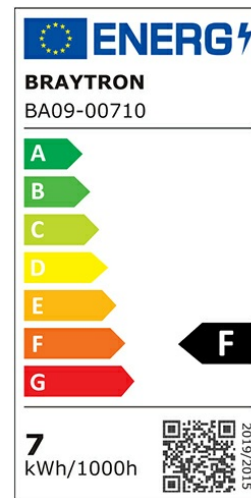

Braytron

PRODUCT DATASHEET

MODEL NO BA09-00710

DESCRIPTION BRY-ADVANCE-6,5W-E14-C37-3000K-LED BULB

BRAYTRON SRL

Bulavardul iuliu maniu, Nr.616, Sector 6, 061129, Bucuresti-ROMANIA

info@braytron.com

www.braytron.com

General Characteristics

Model No	:	BA09-00710
Main Family	:	Bulbs & Tubes
Sub Family	:	Candle Bulbs
Type	:	C37
Lamp Shape	:	Non-Directional
Dimmable	:	Not-Dimmable
Light Source	:	LED
Socket	:	E14
Warranty	:	2 years
Class	:	Class II
IP	:	IP20

Electrical Characteristics

Lifetime	:	15000 h
Voltage	:	220-240V
Power Factor	:	>0,5
Material	:	PBT
Working Temperature	:	-20 C+40 C
Frequency	:	50-60 Hz
Current	:	55 mA

Package Informations

N.W.	:	2,00 kgs
G.W.	:	3,45 kgs
PCS/CTN	:	100 pcs
Length	:	420 mm
Width	:	220 mm
Height	:	230 mm
EAN	:	5949097700064

Product Characteristics

Wattage	:	6,5 w
Color Temperature	:	3000K
Quse Lumen	:	560 lm
Color Rendering Index (CRI)	:	>80
Energy Efficiency Level	:	F
Beam Angle	:	180° Degrees
Equivalent	:	45 w
Color Category	:	Warm White