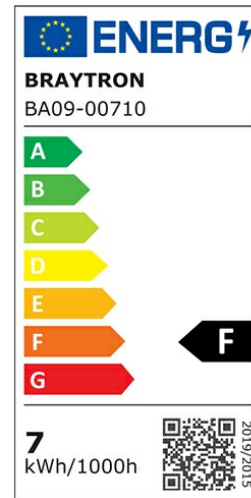

## PRODUCT DATASHEET

MODEL NO BA09-00710

DESCRIPTION BRY-ADVANCE-6,5W-E14-C37-3000K-LED BULB

### General Characteristics

Model No	:	BA09-00710
Main Family	:	Bulbs & Tubes
Sub Family	:	Candle Bulbs
Type	:	C37
Lamp Shape	:	Non-Directional
Dimmable	:	Not-Dimmable
Light Source	:	LED
Socket	:	E14
Warranty	:	2 years
Class	:	Class II
IP	:	IP20

### Product Characteristics

Wattage	:	6,5 w
Color Temperature	:	3000K
Quse Lumen	:	560 lm
Color Rendering Index (CRI)	:	>80
Energy Efficiency Level	:	F
Beam Angle	:	180° Degrees
Equivalent	:	45 w
Color Category	:	Warm White

### Dimensions & Weight

Diameter	:	38 mm
P. Height	:	101 mm
Weight	:	20 gr