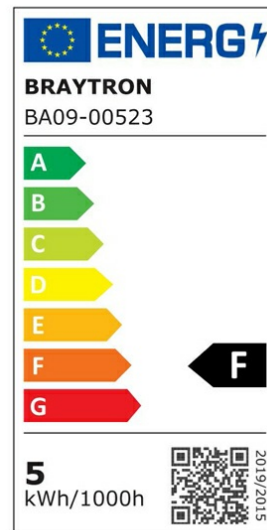

Braytron

PRODUCT DATASHEET

MODEL NO BA09-00523

DESCRIPTION BRY-ADVANCE-5W-E27-C37-6500K-LED BULB

BRAYTRON SRL

Bulavardul iuliu maniu, Nr.616, Sector 6, 061129, Bucuresti-ROMANIA

info@braytron.com

www.braytron.com

General Characteristics

Model No	:	BA09-00523
Main Family	:	Bulbs & Tubes
Sub Family	:	Candle Bulbs
Type	:	C37
Lamp Shape	:	Non-Directional
Dimmable	:	Not-Dimmable
Light Source	:	LED
Socket	:	E27
Warranty	:	2 years
Class	:	Class II
IP	:	IP20

Electrical Characteristics

Lifetime	:	15000 h
Voltage	:	220-240V
Power Factor	:	>0,5
Material	:	PBT
Working Temperature	:	-20 C+40 C
Frequency	:	50-60 Hz
Current	:	43 mA

Package Informations

N.W.	:	1,90 kgs
G.W.	:	3,25 kgs
PCS/CTN	:	100 pcs
Length	:	380 mm
Width	:	200 mm
Height	:	240 mm
EAN	:	5949097700057

Product Characteristics

Wattage	:	5 w
Color Temperature	:	6500K
Quse Lumen	:	450 lm
Color Rendering Index (CRI)	:	>80
Energy Efficiency Level	:	F
Beam Angle	:	180° Degrees
Equivalent	:	35 w
Color Category	:	Cool White