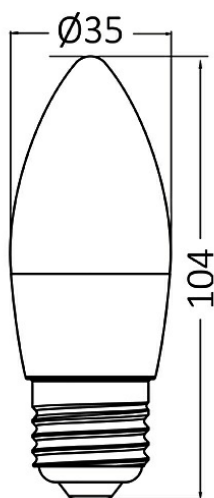

PRODUCT DATASHEET

MODEL NO BA09-00523

DESCRIPTION BRY-ADVANCE-5W-E27-C37-6500K-LED BULB

General Characteristics

Model No	:	BA09-00523
Main Family	:	Bulbs & Tubes
Sub Family	:	Candle Bulbs
Type	:	C37
Lamp Shape	:	Non-Directional
Dimmable	:	Not-Dimmable
Light Source	:	LED
Socket	:	E27
Warranty	:	2 years
Class	:	Class II
IP	:	IP20

Electrical Characteristics

Lifetime	:	15000 h
Voltage	:	220-240V
Power Factor	:	>0,5
Material	:	PBT
Working Temperature	:	-20 C+40 C
Frequency	:	50-60 Hz
Current	:	43 mA

Package Informations

N.W.	:	1,90 kgs
G.W.	:	3,25 kgs
PCS/CTN	:	100 pcs
Length	:	380 mm
Width	:	200 mm
Height	:	240 mm
EAN	:	5949097700057

Product Characteristics

Wattage	:	5 w
Color Temperature	:	6500K
Quse Lumen	:	450 lm
Color Rendering Index (CRI)	:	>80
Energy Efficiency Level	:	F
Beam Angle	:	180° Degrees
Equivalent	:	35 w
Color Category	:	Cool White

Dimensions & Weight

Diameter	:	35 mm
P. Height	:	104 mm
Weight	:	19 gr