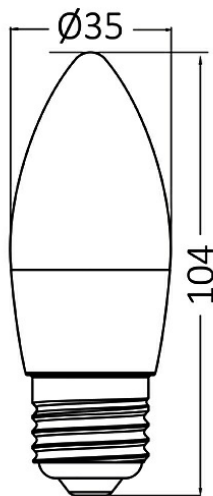

## PRODUCT DATASHEET

MODEL NO BA09-00523

DESCRIPTION BRY-ADVANCE-5W-E27-C37-6500K-LED BULB

### General Characteristics

Model No	:	BA09-00523
Main Family	:	Bulbs & Tubes
Sub Family	:	Candle Bulbs
Type	:	C37
Lamp Shape	:	Non-Directional
Dimmable	:	Not-Dimmable
Light Source	:	LED
Socket	:	E27
Warranty	:	2 years
Class	:	Class II
IP	:	IP20

### Package Informations

N.W.	:	1,90 kgs
G.W.	:	3,25 kgs
PCS/CTN	:	100 pcs
Length	:	380 mm
Width	:	200 mm
Height	:	240 mm
EAN	:	5949097700057

### Dimensions & Weight

Diameter	:	35 mm
P. Height	:	104 mm
Weight	:	19 gr