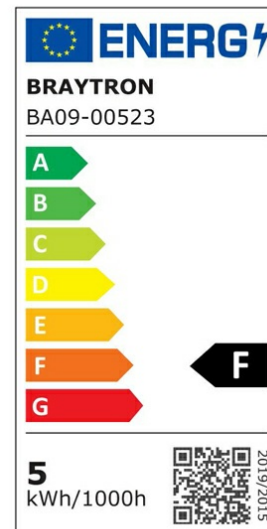

## PRODUCT DATASHEET

MODEL NO BA09-00523

DESCRIPTION BRY-ADVANCE-5W-E27-C37-6500K-LED BULB

### General Characteristics

Model No	:	BA09-00523
Main Family	:	Bulbs & Tubes
Sub Family	:	Candle Bulbs
Type	:	C37
Lamp Shape	:	Non-Directional
Dimmable	:	Not-Dimmable
Light Source	:	LED
Socket	:	E27
Warranty	:	2 years
Class	:	Class II
IP	:	IP20

### Product Characteristics

Wattage	:	5 w
Color Temperature	:	6500K
Quse Lumen	:	450 lm
Color Rendering Index (CRI)	:	>80
Energy Efficiency Level	:	F
Beam Angle	:	180° Degrees
Equivalent	:	35 w
Color Category	:	Cool White