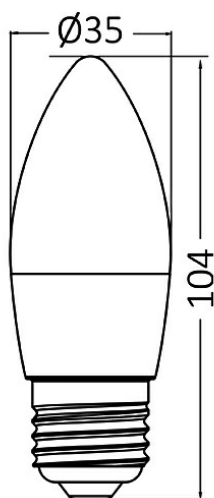

PRODUCT DATASHEET

MODEL NO BA09-00520

DESCRIPTION BRY-ADVANCE-5W-E27-C37-3000K-LED BULB

General Characteristics

Model No	:	BA09-00520
Main Family	:	Bulbs & Tubes
Sub Family	:	Candle Bulbs
Type	:	C37
Lamp Shape	:	Non-Directional
Dimmable	:	Not-Dimmable
Light Source	:	LED
Socket	:	E27
Warranty	:	2 years
Class	:	Class II
IP	:	IP20

Electrical Characteristics

Lifetime	:	15000 h
Voltage	:	220-240V
Power Factor	:	>0,5
Material	:	PBT
Working Temperature	:	-20 C+40 C
Frequency	:	50-60 Hz
Current	:	43 mA

Package Informations

N.W.	:	1,90 kgs
G.W.	:	3,25 kgs
PCS/CTN	:	100 pcs
Length	:	380 mm
Width	:	200 mm
Height	:	240 mm
EAN	:	5949097700040

Product Characteristics

Wattage	:	5 w
Color Temperature	:	3000K
Quse Lumen	:	450 lm
Color Rendering Index (CRI)	:	>80
Energy Efficiency Level	:	F
Beam Angle	:	180° Degrees
Equivalent	:	35 w
Color Category	:	Warm White

Dimensions & Weight

Diameter	:	35 mm
P. Height	:	104 mm
Weight	:	19 gr