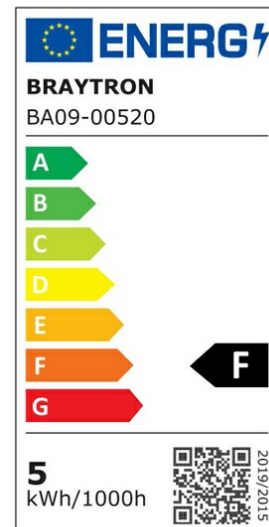

Braytron

PRODUCT DATASHEET

MODEL NO BA09-00520

DESCRIPTION BRY-ADVANCE-5W-E27-C37-3000K-LED BULB

BRAYTRON SRL

Bulavardul iuliu maniu, Nr.616, Sector 6, 061129, Bucuresti-ROMANIA

info@braytron.com

www.braytron.com

General Characteristics

Model No	:	BA09-00520
Main Family	:	Bulbs & Tubes
Sub Family	:	Candle Bulbs
Type	:	C37
Lamp Shape	:	Non-Directional
Dimmable	:	Not-Dimmable
Light Source	:	LED
Socket	:	E27
Warranty	:	2 years
Class	:	Class II
IP	:	IP20

Electrical Characteristics

Lifetime	:	15000 h
Voltage	:	220-240V
Power Factor	:	>0,5
Material	:	PBT
Working Temperature	:	-20 C+40 C
Frequency	:	50-60 Hz
Current	:	43 mA

Package Informations

N.W.	:	1,90 kgs
G.W.	:	3,25 kgs
PCS/CTN	:	100 pcs
Length	:	380 mm
Width	:	200 mm
Height	:	240 mm
EAN	:	5949097700040

Product Characteristics

Wattage	:	5 w
Color Temperature	:	3000K
Quse Lumen	:	450 lm
Color Rendering Index (CRI)	:	>80
Energy Efficiency Level	:	F
Beam Angle	:	180° Degrees
Equivalent	:	35 w
Color Category	:	Warm White