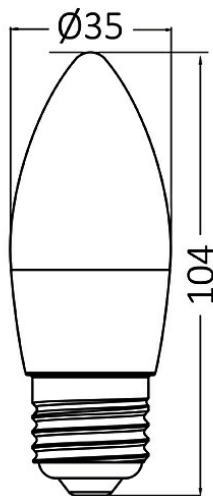

PRODUCT DATASHEET

MODEL NO BA09-00520

DESCRIPTION BRY-ADVANCE-5W-E27-C37-3000K-LED BULB

General Characteristics

Model No	:	BA09-00520
Main Family	:	Bulbs & Tubes
Sub Family	:	Candle Bulbs
Type	:	C37
Lamp Shape	:	Non-Directional
Dimmable	:	Not-Dimmable
Light Source	:	LED
Socket	:	E27
Warranty	:	2 years
Class	:	Class II
IP	:	IP20

Electrical Characteristics

Lifetime	:	15000 h
Voltage	:	220-240V
Power Factor	:	>0,5
Material	:	PBT
Working Temperature	:	-20 C+40 C
Frequency	:	50-60 Hz
Current	:	43 mA

Package Informations

N.W.	:	1,90 kgs
G.W.	:	3,25 kgs
PCS/CTN	:	100 pcs
Length	:	380 mm
Width	:	200 mm
Height	:	240 mm
EAN	:	5949097700040

Product Characteristics

Wattage	:	5 w
Color Temperature	:	3000K
Quse Lumen	:	450 lm
Color Rendering Index (CRI)	:	>80
Energy Efficiency Level	:	F
Beam Angle	:	180° Degrees
Equivalent	:	35 w
Color Category	:	Warm White

Dimensions & Weight

Diameter	:	35 mm
P. Height	:	104 mm
Weight	:	19 gr