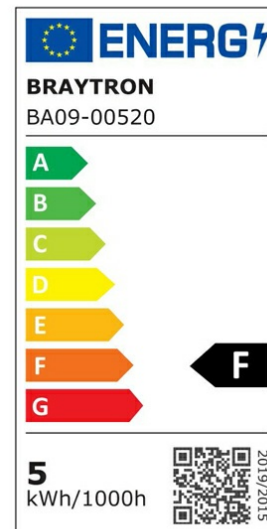

PRODUCT DATASHEET

MODEL NO BA09-00520

DESCRIPTION BRY-ADVANCE-5W-E27-C37-3000K-LED BULB

General Characteristics

Model No	:	BA09-00520
Main Family	:	Bulbs & Tubes
Sub Family	:	Candle Bulbs
Type	:	C37
Lamp Shape	:	Non-Directional
Dimmable	:	Not-Dimmable
Light Source	:	LED
Socket	:	E27
Warranty	:	2 years
Class	:	Class II
IP	:	IP20

Electrical Characteristics

Lifetime	:	15000 h
Voltage	:	220-240V
Power Factor	:	>0,5
Material	:	PBT
Working Temperature	:	-20 C+40 C
Frequency	:	50-60 Hz
Current	:	43 mA

Package Informations

N.W.	:	1,90 kgs
G.W.	:	3,25 kgs
PCS/CTN	:	100 pcs
Length	:	380 mm
Width	:	200 mm
Height	:	240 mm
EAN	:	5949097700040

Product Characteristics

Wattage	:	5 w
Color Temperature	:	3000K
Quse Lumen	:	450 lm
Color Rendering Index (CRI)	:	>80
Energy Efficiency Level	:	F
Beam Angle	:	180° Degrees
Equivalent	:	35 w
Color Category	:	Warm White

Dimensions & Weight

Diameter	:	35 mm
P. Height	:	104 mm
Weight	:	19 gr