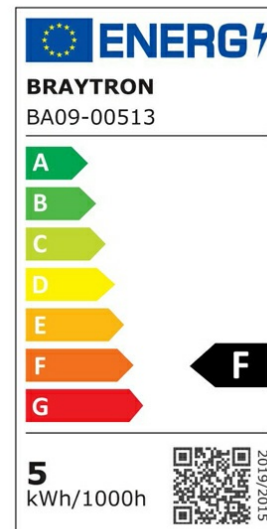

## PRODUCT DATASHEET

MODEL NO BA09-00513

DESCRIPTION BRY-ADVANCE-5W-E14-C37-6500K-LED BULB

### General Characteristics

Model No	:	BA09-00513
Main Family	:	Bulbs & Tubes
Sub Family	:	Candle Bulbs
Type	:	C37
Lamp Shape	:	Non-Directional
Dimmable	:	Not-Dimmable
Light Source	:	LED
Socket	:	E14
Warranty	:	2 years
Class	:	Class II
IP	:	IP20

### Product Characteristics

Wattage	:	5 w
Color Temperature	:	6500K
Quse Lumen	:	450 lm
Color Rendering Index (CRI)	:	>80
Energy Efficiency Level	:	F
Beam Angle	:	180° Degrees
Equivalent	:	35 w
Color Category	:	Cool White

### Dimensions & Weight

Diameter	:	35 mm
P. Height	:	105 mm
Weight	:	16 gr