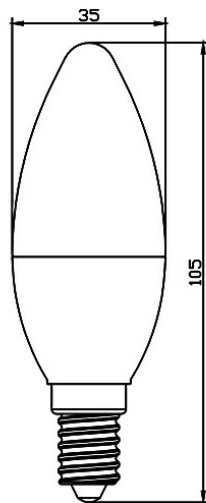

## PRODUCT DATASHEET

MODEL NO BA09-00513

DESCRIPTION BRY-ADVANCE-5W-E14-C37-6500K-LED BULB

### General Characteristics

Model No	:	BA09-00513
Main Family	:	Bulbs & Tubes
Sub Family	:	Candle Bulbs
Type	:	C37
Lamp Shape	:	Non-Directional
Dimmable	:	Not-Dimmable
Light Source	:	LED
Socket	:	E14
Warranty	:	2 years
Class	:	Class II
IP	:	IP20

### Product Characteristics

Wattage	:	5 w
Color Temperature	:	6500K
Quse Lumen	:	450 lm
Color Rendering Index (CRI)	:	>80
Energy Efficiency Level	:	F
Beam Angle	:	180° Degrees
Equivalent	:	35 w
Color Category	:	Cool White

### Dimensions & Weight

Diameter	:	35 mm
P. Height	:	105 mm
Weight	:	16 gr