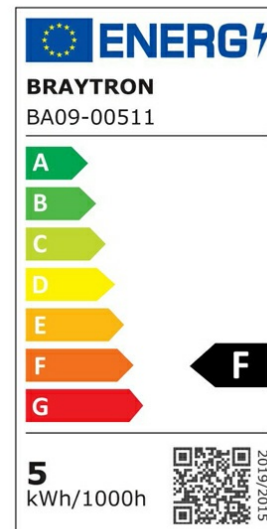

PRODUCT DATASHEET

MODEL NO BA09-00511

DESCRIPTION BRY-ADVANCE-5W-E14-C37-4000K-LED BULB

General Characteristics

Model No	:	BA09-00511
Main Family	:	Bulbs & Tubes
Sub Family	:	Candle Bulbs
Type	:	C37
Lamp Shape	:	Non-Directional
Dimmable	:	Not-Dimmable
Light Source	:	LED
Socket	:	E14
Warranty	:	2 years
Class	:	Class II
IP	:	IP20

Electrical Characteristics

Lifetime	:	15000 h
Voltage	:	220-240V
Power Factor	:	>0,5
Material	:	PBT
Working Temperature	:	-20 C+40 C
Frequency	:	50-60 Hz
Current	:	43 mA

Package Informations

N.W.	:	1,60 kgs
G.W.	:	3,00 kgs
PCS/CTN	:	100 pcs
Length	:	385 mm
Width	:	200 mm
Height	:	240 mm
EAN	:	5949097704628

Product Characteristics

Wattage	:	5 w
Color Temperature	:	4000K
Quse Lumen	:	450 lm
Color Rendering Index (CRI)	:	>80
Energy Efficiency Level	:	F
Beam Angle	:	180° Degrees
Equivalent	:	35 w
Color Category	:	Natural White

Dimensions & Weight

Diameter	:	35 mm
P. Height	:	105 mm
Weight	:	16 gr