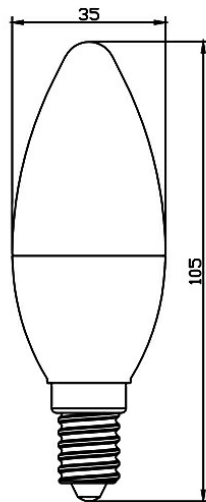

Braytron

PRODUCT DATASHEET

MODEL NO BA09-00511

DESCRIPTION BRY-ADVANCE-5W-E14-C37-4000K-LED BULB

BRAYTRON SRL

Bulavardul iuliu maniu, Nr.616, Sector 6, 061129, Bucuresti-ROMANIA

info@braytron.com

www.braytron.com

General Characteristics

Model No	:	BA09-00511
Main Family	:	Bulbs & Tubes
Sub Family	:	Candle Bulbs
Type	:	C37
Lamp Shape	:	Non-Directional
Dimmable	:	Not-Dimmable
Light Source	:	LED
Socket	:	E14
Warranty	:	2 years
Class	:	Class II
IP	:	IP20

Product Characteristics

Wattage	:	5 w
Color Temperature	:	4000K
Quse Lumen	:	450 lm
Color Rendering Index (CRI)	:	>80
Energy Efficiency Level	:	F
Beam Angle	:	180° Degrees
Equivalent	:	35 w
Color Category	:	Natural White

Dimensions & Weight

Diameter	:	35 mm
P. Height	:	105 mm
Weight	:	16 gr