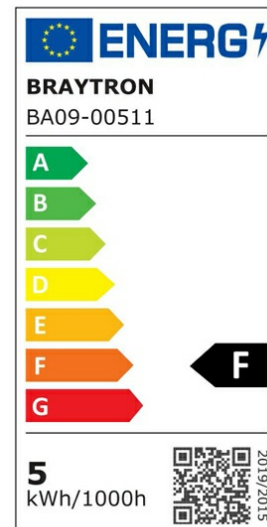

Braytron

PRODUCT DATASHEET

MODEL NO BA09-00511

DESCRIPTION BRY-ADVANCE-5W-E14-C37-4000K-LED BULB

BRAYTRON SRL

Bulavardul iuliu maniu, Nr.616, Sector 6, 061129, Bucuresti-ROMANIA

info@braytron.com

www.braytron.com

General Characteristics

Model No	:	BA09-00511
Main Family	:	Bulbs & Tubes
Sub Family	:	Candle Bulbs
Type	:	C37
Lamp Shape	:	Non-Directional
Dimmable	:	Not-Dimmable
Light Source	:	LED
Socket	:	E14
Warranty	:	2 years
Class	:	Class II
IP	:	IP20

Electrical Characteristics

Lifetime	:	15000 h
Voltage	:	220-240V
Power Factor	:	>0,5
Material	:	PBT
Working Temperature	:	-20 C+40 C
Frequency	:	50-60 Hz
Current	:	43 mA

Package Informations

N.W.	:	1,60 kgs
G.W.	:	3,00 kgs
PCS/CTN	:	100 pcs
Length	:	385 mm
Width	:	200 mm
Height	:	240 mm
EAN	:	5949097704628

Product Characteristics

Wattage	:	5 w
Color Temperature	:	4000K
Quse Lumen	:	450 lm
Color Rendering Index (CRI)	:	>80
Energy Efficiency Level	:	F
Beam Angle	:	180° Degrees
Equivalent	:	35 w
Color Category	:	Natural White