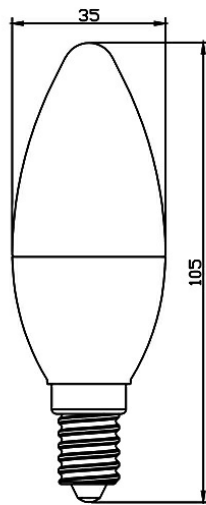

PRODUCT DATASHEET

MODEL NO BA09-00511

DESCRIPTION BRY-ADVANCE-5W-E14-C37-4000K-LED BULB

General Characteristics

Model No	:	BA09-00511
Main Family	:	Bulbs & Tubes
Sub Family	:	Candle Bulbs
Type	:	C37
Lamp Shape	:	Non-Directional
Dimmable	:	Not-Dimmable
Light Source	:	LED
Socket	:	E14
Warranty	:	2 years
Class	:	Class II
IP	:	IP20

Electrical Characteristics

Lifetime	:	15000 h
Voltage	:	220-240V
Power Factor	:	>0,5
Material	:	PBT
Working Temperature	:	-20 C+40 C
Frequency	:	50-60 Hz
Current	:	43 mA

Package Informations

N.W.	:	1,60 kgs
G.W.	:	3,00 kgs
PCS/CTN	:	100 pcs
Length	:	385 mm
Width	:	200 mm
Height	:	240 mm
EAN	:	5949097704628

Product Characteristics

Wattage	:	5 w
Color Temperature	:	4000K
Quse Lumen	:	450 lm
Color Rendering Index (CRI)	:	>80
Energy Efficiency Level	:	F
Beam Angle	:	180° Degrees
Equivalent	:	35 w
Color Category	:	Natural White

Dimensions & Weight

Diameter	:	35 mm
P. Height	:	105 mm
Weight	:	16 gr