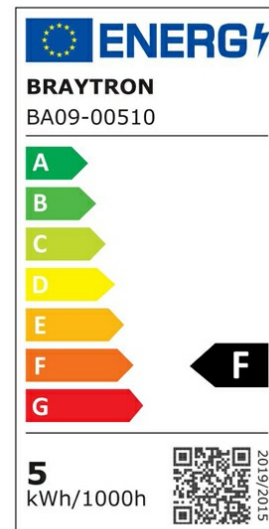

PRODUCT DATASHEET

MODEL NO BA09-00510

DESCRIPTION BRY-ADVANCE-5W-E14-C37-3000K-LED BULB

General Characteristics

Model No	:	BA09-00510
Main Family	:	Bulbs & Tubes
Sub Family	:	Candle Bulbs
Type	:	C37
Lamp Shape	:	Non-Directional
Dimmable	:	Not-Dimmable
Light Source	:	LED
Socket	:	E14
Warranty	:	2 years
Class	:	Class II
IP	:	IP20

Electrical Characteristics

Lifetime	:	15000 h
Voltage	:	220-240V
Power Factor	:	>0,5
Material	:	PBT
Working Temperature	:	-20 C+40 C
Frequency	:	50-60 Hz
Current	:	43 mA

Package Informations

N.W.	:	1,60 kgs
G.W.	:	3,00 kgs
PCS/CTN	:	100 pcs
Length	:	385 mm
Width	:	200 mm
Height	:	240 mm
EAN	:	5949097700026

Product Characteristics

Wattage	:	5 w
Color Temperature	:	3000K
Quse Lumen	:	450 lm
Color Rendering Index (CRI)	:	>80
Energy Efficiency Level	:	F
Beam Angle	:	180° Degrees
Equivalent	:	35 w
Color Category	:	Warm White

Dimensions & Weight

Diameter	:	35 mm
P. Height	:	105 mm
Weight	:	16 gr