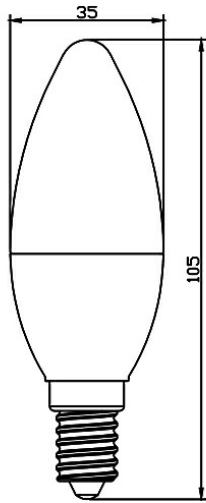

Braytron

PRODUCT DATASHEET

MODEL NO BA09-00510

DESCRIPTION BRY-ADVANCE-5W-E14-C37-3000K-LED BULB

BRAYTRON SRL

Bulavardul iuliu maniu, Nr.616, Sector 6, 061129, Bucuresti-ROMANIA

info@braytron.com

www.braytron.com

General Characteristics

Model No	:	BA09-00510
Main Family	:	Bulbs & Tubes
Sub Family	:	Candle Bulbs
Type	:	C37
Lamp Shape	:	Non-Directional
Dimmable	:	Not-Dimmable
Light Source	:	LED
Socket	:	E14
Warranty	:	2 years
Class	:	Class II
IP	:	IP20

Product Characteristics

Wattage	:	5 w
Color Temperature	:	3000K
Quse Lumen	:	450 lm
Color Rendering Index (CRI)	:	>80
Energy Efficiency Level	:	F
Beam Angle	:	180° Degrees
Equivalent	:	35 w
Color Category	:	Warm White

Dimensions & Weight

Diameter	:	35 mm
P. Height	:	105 mm
Weight	:	16 gr