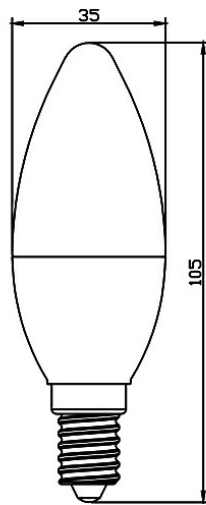

PRODUCT DATASHEET

MODEL NO BA09-00510

DESCRIPTION BRY-ADVANCE-5W-E14-C37-3000K-LED BULB

General Characteristics

Model No	:	BA09-00510
Main Family	:	Bulbs & Tubes
Sub Family	:	Candle Bulbs
Type	:	C37
Lamp Shape	:	Non-Directional
Dimmable	:	Not-Dimmable
Light Source	:	LED
Socket	:	E14
Warranty	:	2 years
Class	:	Class II
IP	:	IP20

Electrical Characteristics

Lifetime	:	15000 h
Voltage	:	220-240V
Power Factor	:	>0,5
Material	:	PBT
Working Temperature	:	-20 C+40 C
Frequency	:	50-60 Hz
Current	:	43 mA

Package Informations

N.W.	:	1,60 kgs
G.W.	:	3,00 kgs
PCS/CTN	:	100 pcs
Length	:	385 mm
Width	:	200 mm
Height	:	240 mm
EAN	:	5949097700026

Product Characteristics

Wattage	:	5 w
Color Temperature	:	3000K
Quse Lumen	:	450 lm
Color Rendering Index (CRI)	:	>80
Energy Efficiency Level	:	F
Beam Angle	:	180° Degrees
Equivalent	:	35 w
Color Category	:	Warm White

Dimensions & Weight

Diameter	:	35 mm
P. Height	:	105 mm
Weight	:	16 gr