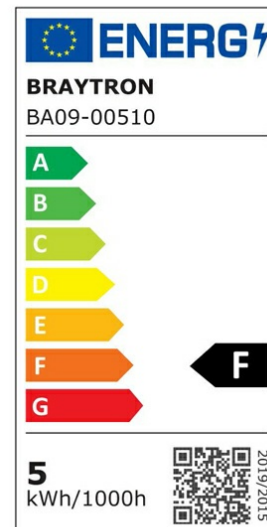

Braytron

PRODUCT DATASHEET

MODEL NO BA09-00510

DESCRIPTION BRY-ADVANCE-5W-E14-C37-3000K-LED BULB

BRAYTRON SRL

Bulavardul iuliu maniu, Nr.616, Sector 6, 061129, Bucuresti-ROMANIA

info@braytron.com

www.braytron.com

General Characteristics

Model No	:	BA09-00510
Main Family	:	Bulbs & Tubes
Sub Family	:	Candle Bulbs
Type	:	C37
Lamp Shape	:	Non-Directional
Dimmable	:	Not-Dimmable
Light Source	:	LED
Socket	:	E14
Warranty	:	2 years
Class	:	Class II
IP	:	IP20

Electrical Characteristics

Lifetime	:	15000 h
Voltage	:	220-240V
Power Factor	:	>0,5
Material	:	PBT
Working Temperature	:	-20 C+40 C
Frequency	:	50-60 Hz
Current	:	43 mA

Package Informations

N.W.	:	1,60 kgs
G.W.	:	3,00 kgs
PCS/CTN	:	100 pcs
Length	:	385 mm
Width	:	200 mm
Height	:	240 mm
EAN	:	5949097700026

Product Characteristics

Wattage	:	5 w
Color Temperature	:	3000K
Quse Lumen	:	450 lm
Color Rendering Index (CRI)	:	>80
Energy Efficiency Level	:	F
Beam Angle	:	180° Degrees
Equivalent	:	35 w
Color Category	:	Warm White