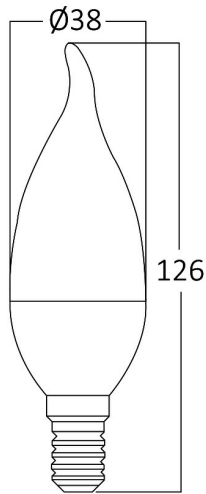

Braytron

PRODUCT DATASHEET

MODEL NO BA07-00713

DESCRIPTION BRY-ADVANCE-6,5W-E14-C37T-6500K-LED BULB

BRAYTRON SRL

Bulavardul iuliu maniu, Nr.616, Sector 6, 061129, Bucuresti-ROMANIA

info@braytron.com

www.braytron.com

General Characteristics

Model No	:	BA07-00713
Main Family	:	Bulbs & Tubes
Sub Family	:	Candle Bulbs
Type	:	C37T
Lamp Shape	:	Non-Directional
Dimmable	:	Not-Dimmable
Light Source	:	LED
Socket	:	E14
Warranty	:	2 years
Class	:	Class II
IP	:	IP20

Product Characteristics

Wattage	:	6,5 w
Color Temperature	:	6500K
Quse Lumen	:	560 lm
Color Rendering Index (CRI)	:	>80
Energy Efficiency Level	:	F
Beam Angle	:	180° Degrees
Equivalent	:	45 w
Color Category	:	Cool White

Dimensions & Weight

Diameter	:	38 mm
P. Height	:	126 mm
Weight	:	21 gr