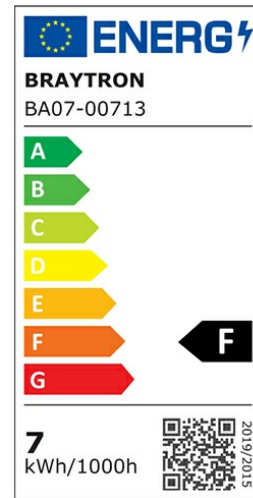

Braytron

PRODUCT DATASHEET

MODEL NO BA07-00713

DESCRIPTION BRY-ADVANCE-6,5W-E14-C37T-6500K-LED BULB

BRAYTRON SRL

Bulavardul iuliu maniu, Nr.616, Sector 6, 061129, Bucuresti-ROMANIA

info@braytron.com

www.braytron.com

General Characteristics

Model No	:	BA07-00713
Main Family	:	Bulbs & Tubes
Sub Family	:	Candle Bulbs
Type	:	C37T
Lamp Shape	:	Non-Directional
Dimmable	:	Not-Dimmable
Light Source	:	LED
Socket	:	E14
Warranty	:	2 years
Class	:	Class II
IP	:	IP20

Electrical Characteristics

Lifetime	:	15000 h
Voltage	:	220-240V
Power Factor	:	>0,5
Material	:	PBT
Working Temperature	:	-20 C+40 C
Frequency	:	50-60 Hz
Current	:	55 mA

Package Informations

N.W.	:	2,10 kgs
G.W.	:	3,65 kgs
PCS/CTN	:	100 pcs
Length	:	410 mm
Width	:	220 mm
Height	:	280 mm
EAN	:	5949097704475

Product Characteristics

Wattage	:	6,5 w
Color Temperature	:	6500K
Quse Lumen	:	560 lm
Color Rendering Index (CRI)	:	>80
Energy Efficiency Level	:	F
Beam Angle	:	180° Degrees
Equivalent	:	45 w
Color Category	:	Cool White