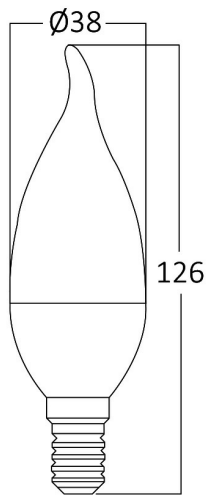

## PRODUCT DATASHEET

MODEL NO BA07-00713

DESCRIPTION BRY-ADVANCE-6,5W-E14-C37T-6500K-LED BULB

### General Characteristics

Model No	:	BA07-00713
Main Family	:	Bulbs & Tubes
Sub Family	:	Candle Bulbs
Type	:	C37T
Lamp Shape	:	Non-Directional
Dimmable	:	Not-Dimmable
Light Source	:	LED
Socket	:	E14
Warranty	:	2 years
Class	:	Class II
IP	:	IP20

### Package Informations

N.W.	:	2,10 kgs
G.W.	:	3,65 kgs
PCS/CTN	:	100 pcs
Length	:	410 mm
Width	:	220 mm
Height	:	280 mm
EAN	:	5949097704475

### Dimensions & Weight

Diameter	:	38 mm
P. Height	:	126 mm
Weight	:	21 gr