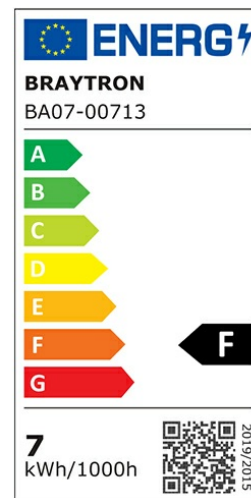

PRODUCT DATASHEET

MODEL NO BA07-00713

DESCRIPTION BRY-ADVANCE-6,5W-E14-C37T-6500K-LED BULB

General Characteristics

Model No	:	BA07-00713
Main Family	:	Bulbs & Tubes
Sub Family	:	Candle Bulbs
Type	:	C37T
Lamp Shape	:	Non-Directional
Dimmable	:	Not-Dimmable
Light Source	:	LED
Socket	:	E14
Warranty	:	2 years
Class	:	Class II
IP	:	IP20

Electrical Characteristics

Lifetime	:	15000 h
Voltage	:	220-240V
Power Factor	:	>0,5
Material	:	PBT
Working Temperature	:	-20 C+40 C
Frequency	:	50-60 Hz
Current	:	55 mA

Package Informations

N.W.	:	2,10 kgs
G.W.	:	3,65 kgs
PCS/CTN	:	100 pcs
Length	:	410 mm
Width	:	220 mm
Height	:	280 mm
EAN	:	5949097704475

Product Characteristics

Wattage	:	6,5 w
Color Temperature	:	6500K
Quse Lumen	:	560 lm
Color Rendering Index (CRI)	:	>80
Energy Efficiency Level	:	F
Beam Angle	:	180° Degrees
Equivalent	:	45 w
Color Category	:	Cool White

Dimensions & Weight

Diameter	:	38 mm
P. Height	:	126 mm
Weight	:	21 gr