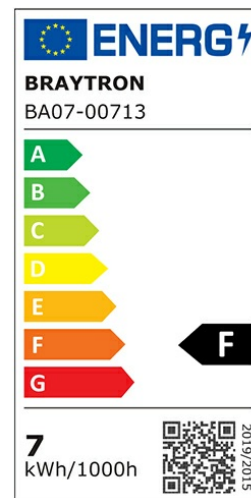

## PRODUCT DATASHEET

MODEL NO BA07-00713

DESCRIPTION BRY-ADVANCE-6,5W-E14-C37T-6500K-LED BULB

### General Characteristics

Model No	:	BA07-00713
Main Family	:	Bulbs & Tubes
Sub Family	:	Candle Bulbs
Type	:	C37T
Lamp Shape	:	Non-Directional
Dimmable	:	Not-Dimmable
Light Source	:	LED
Socket	:	E14
Warranty	:	2 years
Class	:	Class II
IP	:	IP20

### Product Characteristics

Wattage	:	6,5 w
Color Temperature	:	6500K
Quse Lumen	:	560 lm
Color Rendering Index (CRI)	:	>80
Energy Efficiency Level	:	F
Beam Angle	:	180° Degrees
Equivalent	:	45 w
Color Category	:	Cool White

### Dimensions & Weight

Diameter	:	38 mm
P. Height	:	126 mm
Weight	:	21 gr