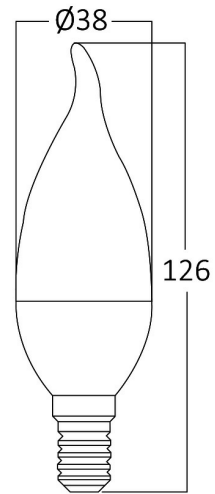

PRODUCT DATASHEET

MODEL NO BA07-00713

DESCRIPTION BRY-ADVANCE-6,5W-E14-C37T-6500K-LED BULB

General Characteristics

Model No	:	BA07-00713
Main Family	:	Bulbs & Tubes
Sub Family	:	Candle Bulbs
Type	:	C37T
Lamp Shape	:	Non-Directional
Dimmable	:	Not-Dimmable
Light Source	:	LED
Socket	:	E14
Warranty	:	2 years
Class	:	Class II
IP	:	IP20

Electrical Characteristics

Lifetime	:	15000 h
Voltage	:	220-240V
Power Factor	:	>0,5
Material	:	PBT
Working Temperature	:	-20 C+40 C
Frequency	:	50-60 Hz
Current	:	55 mA

Package Informations

N.W.	:	2,10 kgs
G.W.	:	3,65 kgs
PCS/CTN	:	100 pcs
Length	:	410 mm
Width	:	220 mm
Height	:	280 mm
EAN	:	5949097704475

Product Characteristics

Wattage	:	6,5 w
Color Temperature	:	6500K
Quse Lumen	:	560 lm
Color Rendering Index (CRI)	:	>80
Energy Efficiency Level	:	F
Beam Angle	:	180° Degrees
Equivalent	:	45 w
Color Category	:	Cool White

Dimensions & Weight

Diameter	:	38 mm
P. Height	:	126 mm
Weight	:	21 gr