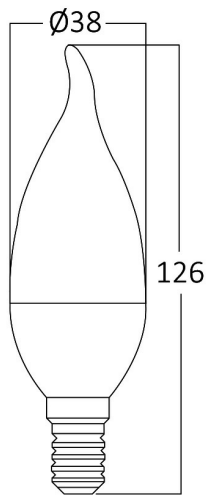

PRODUCT DATASHEET

MODEL NO BA07-00713

DESCRIPTION BRY-ADVANCE-6,5W-E14-C37T-6500K-LED BULB

General Characteristics

Model No	:	BA07-00713
Main Family	:	Bulbs & Tubes
Sub Family	:	Candle Bulbs
Type	:	C37T
Lamp Shape	:	Non-Directional
Dimmable	:	Not-Dimmable
Light Source	:	LED
Socket	:	E14
Warranty	:	2 years
Class	:	Class II
IP	:	IP20

Electrical Characteristics

Lifetime	:	15000 h
Voltage	:	220-240V
Power Factor	:	>0,5
Material	:	PBT
Working Temperature	:	-20 C+40 C
Frequency	:	50-60 Hz
Current	:	55 mA

Package Informations

N.W.	:	2,10 kgs
G.W.	:	3,65 kgs
PCS/CTN	:	100 pcs
Length	:	410 mm
Width	:	220 mm
Height	:	280 mm
EAN	:	5949097704475

Product Characteristics

Wattage	:	6,5 w
Color Temperature	:	6500K
Quse Lumen	:	560 lm
Color Rendering Index (CRI)	:	>80
Energy Efficiency Level	:	F
Beam Angle	:	180° Degrees
Equivalent	:	45 w
Color Category	:	Cool White

Dimensions & Weight

Diameter	:	38 mm
P. Height	:	126 mm
Weight	:	21 gr