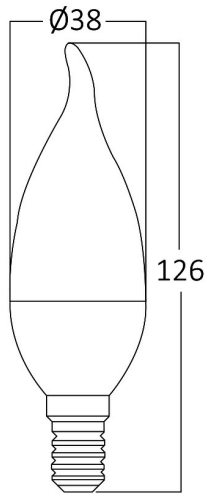

Braytron

PRODUCT DATASHEET

MODEL NO BA07-00710

DESCRIPTION BRY-ADVANCE-6,5W-E14-C37T-3000K-LED BULB

BRAYTRON SRL

Bulavardul Iuliu Maniu, Nr.616, Sector 6, 061129, Bucuresti-ROMANIA

info@braytron.com

www.braytron.com

General Characteristics

Model No	:	BA07-00710
Main Family	:	Bulbs & Tubes
Sub Family	:	Candle Bulbs
Type	:	C37T
Lamp Shape	:	Non-Directional
Dimmable	:	Not-Dimmable
Light Source	:	LED
Socket	:	E14
Warranty	:	2 years
Class	:	Class II
IP	:	IP20

Product Characteristics

Wattage	:	6,5 w
Color Temperature	:	3000K
Quse Lumen	:	560 lm
Color Rendering Index (CRI)	:	>80
Energy Efficiency Level	:	F
Beam Angle	:	180° Degrees
Equivalent	:	45 w
Color Category	:	Warm White

Dimensions & Weight

Diameter	:	38 mm
P. Height	:	126 mm
Weight	:	21 gr