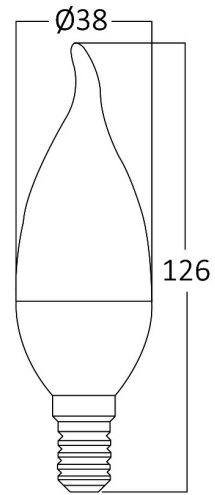

Braytron

PRODUCT DATASHEET

MODEL NO BA07-00710

DESCRIPTION BRY-ADVANCE-6,5W-E14-C37T-3000K-LED BULB

BRAYTRON SRL

Bulavardul Iuliu Maniu, Nr.616, Sector 6, 061129, Bucuresti-ROMANIA

info@braytron.com

www.braytron.com

General Characteristics

Model No	:	BA07-00710
Main Family	:	Bulbs & Tubes
Sub Family	:	Candle Bulbs
Type	:	C37T
Lamp Shape	:	Non-Directional
Dimmable	:	Not-Dimmable
Light Source	:	LED
Socket	:	E14
Warranty	:	2 years
Class	:	Class II
IP	:	IP20

Product Characteristics

Wattage	:	6,5 w
Color Temperature	:	3000K
Quse Lumen	:	560 lm
Color Rendering Index (CRI)	:	>80
Energy Efficiency Level	:	F
Beam Angle	:	180° Degrees
Equivalent	:	45 w
Color Category	:	Warm White

Dimensions & Weight

Diameter	:	38 mm
P. Height	:	126 mm
Weight	:	21 gr