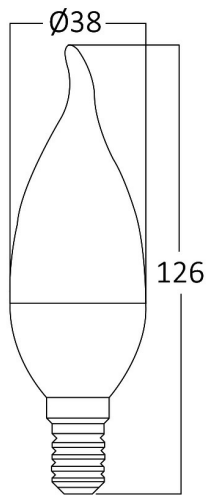

PRODUCT DATASHEET

MODEL NO BA07-00710

DESCRIPTION BRY-ADVANCE-6,5W-E14-C37T-3000K-LED BULB

General Characteristics

Model No	:	BA07-00710
Main Family	:	Bulbs & Tubes
Sub Family	:	Candle Bulbs
Type	:	C37T
Lamp Shape	:	Non-Directional
Dimmable	:	Not-Dimmable
Light Source	:	LED
Socket	:	E14
Warranty	:	2 years
Class	:	Class II
IP	:	IP20

Electrical Characteristics

Lifetime	:	15000 h
Voltage	:	220-240V
Power Factor	:	>0,5
Material	:	PBT
Working Temperature	:	-20 C+40 C
Frequency	:	50-60 Hz
Current	:	55 mA

Package Informations

N.W.	:	2,10 kgs
G.W.	:	3,65 kgs
PCS/CTN	:	100 pcs
Length	:	410 mm
Width	:	220 mm
Height	:	280 mm
EAN	:	5949097704468

Product Characteristics

Wattage	:	6,5 w
Color Temperature	:	3000K
Quse Lumen	:	560 lm
Color Rendering Index (CRI)	:	>80
Energy Efficiency Level	:	F
Beam Angle	:	180° Degrees
Equivalent	:	45 w
Color Category	:	Warm White

Dimensions & Weight

Diameter	:	38 mm
P. Height	:	126 mm
Weight	:	21 gr