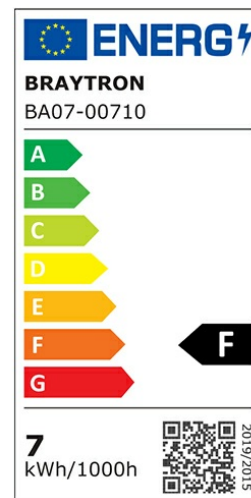

PRODUCT DATASHEET

MODEL NO BA07-00710

DESCRIPTION BRY-ADVANCE-6,5W-E14-C37T-3000K-LED BULB

General Characteristics

Model No	:	BA07-00710
Main Family	:	Bulbs & Tubes
Sub Family	:	Candle Bulbs
Type	:	C37T
Lamp Shape	:	Non-Directional
Dimmable	:	Not-Dimmable
Light Source	:	LED
Socket	:	E14
Warranty	:	2 years
Class	:	Class II
IP	:	IP20

Electrical Characteristics

Lifetime	:	15000 h
Voltage	:	220-240V
Power Factor	:	>0,5
Material	:	PBT
Working Temperature	:	-20 C+40 C
Frequency	:	50-60 Hz
Current	:	55 mA

Package Informations

N.W.	:	2,10 kgs
G.W.	:	3,65 kgs
PCS/CTN	:	100 pcs
Length	:	410 mm
Width	:	220 mm
Height	:	280 mm
EAN	:	5949097704468

Product Characteristics

Wattage	:	6,5 w
Color Temperature	:	3000K
Quse Lumen	:	560 lm
Color Rendering Index (CRI)	:	>80
Energy Efficiency Level	:	F
Beam Angle	:	180° Degrees
Equivalent	:	45 w
Color Category	:	Warm White

Dimensions & Weight

Diameter	:	38 mm
P. Height	:	126 mm
Weight	:	21 gr