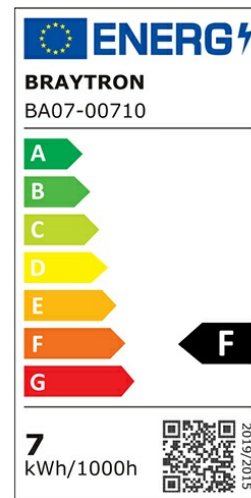

Braytron

PRODUCT DATASHEET

MODEL NO BA07-00710

DESCRIPTION BRY-ADVANCE-6,5W-E14-C37T-3000K-LED BULB

BRAYTRON SRL

Bulavardul Iuliu Maniu, Nr.616, Sector 6, 061129, Bucuresti-ROMANIA

info@braytron.com

www.braytron.com

General Characteristics

Model No	:	BA07-00710
Main Family	:	Bulbs & Tubes
Sub Family	:	Candle Bulbs
Type	:	C37T
Lamp Shape	:	Non-Directional
Dimmable	:	Not-Dimmable
Light Source	:	LED
Socket	:	E14
Warranty	:	2 years
Class	:	Class II
IP	:	IP20

Electrical Characteristics

Lifetime	:	15000 h
Voltage	:	220-240V
Power Factor	:	>0,5
Material	:	PBT
Working Temperature	:	-20 C+40 C
Frequency	:	50-60 Hz
Current	:	55 mA

Package Informations

N.W.	:	2,10 kgs
G.W.	:	3,65 kgs
PCS/CTN	:	100 pcs
Length	:	410 mm
Width	:	220 mm
Height	:	280 mm
EAN	:	5949097704468

Product Characteristics

Wattage	:	6,5 w
Color Temperature	:	3000K
Quse Lumen	:	560 lm
Color Rendering Index (CRI)	:	>80
Energy Efficiency Level	:	F
Beam Angle	:	180° Degrees
Equivalent	:	45 w
Color Category	:	Warm White