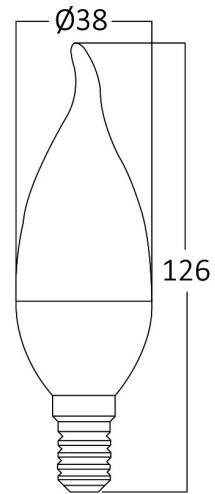

PRODUCT DATASHEET

MODEL NO BA07-00710

DESCRIPTION BRY-ADVANCE-6,5W-E14-C37T-3000K-LED BULB

General Characteristics

Model No	:	BA07-00710
Main Family	:	Bulbs & Tubes
Sub Family	:	Candle Bulbs
Type	:	C37T
Lamp Shape	:	Non-Directional
Dimmable	:	Not-Dimmable
Light Source	:	LED
Socket	:	E14
Warranty	:	2 years
Class	:	Class II
IP	:	IP20

Electrical Characteristics

Lifetime	:	15000 h
Voltage	:	220-240V
Power Factor	:	>0,5
Material	:	PBT
Working Temperature	:	-20 C+40 C
Frequency	:	50-60 Hz
Current	:	55 mA

Package Informations

N.W.	:	2,10 kgs
G.W.	:	3,65 kgs
PCS/CTN	:	100 pcs
Length	:	410 mm
Width	:	220 mm
Height	:	280 mm
EAN	:	5949097704468

Product Characteristics

Wattage	:	6,5 w
Color Temperature	:	3000K
Quse Lumen	:	560 lm
Color Rendering Index (CRI)	:	>80
Energy Efficiency Level	:	F
Beam Angle	:	180° Degrees
Equivalent	:	45 w
Color Category	:	Warm White

Dimensions & Weight

Diameter	:	38 mm
P. Height	:	126 mm
Weight	:	21 gr