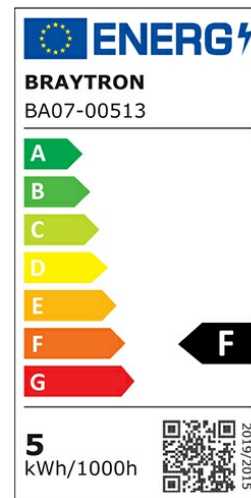

Braytron

PRODUCT DATASHEET

MODEL NO BA07-00513

DESCRIPTION BRY-ADVANCE-5W-E14-C37T-6500K-LED BULB

BRAYTRON SRL

Bulavardul iuliu maniu, Nr.616, Sector 6, 061129, Bucuresti-ROMANIA

info@braytron.com

www.braytron.com