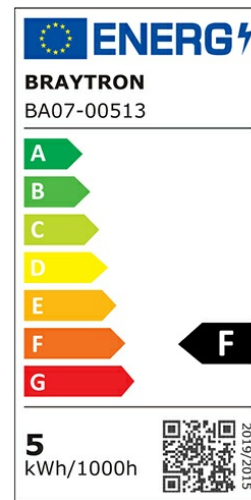

Braytron

PRODUCT DATASHEET

MODEL NO BA07-00513

DESCRIPTION BRY-ADVANCE-5W-E14-C37T-6500K-LED BULB

BRAYTRON SRL

Bulavardul Iuliu Maniu, Nr.616, Sector 6, 061129, Bucuresti-ROMANIA

info@braytron.com

www.braytron.com