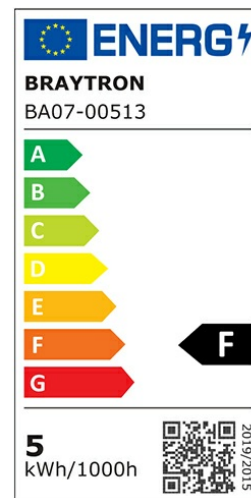

PRODUCT DATASHEET

MODEL NO BA07-00513

DESCRIPTION BRY-ADVANCE-5W-E14-C37T-6500K-LED BULB

General Characteristics

Model No	:	BA07-00513
Main Family	:	Bulbs & Tubes
Sub Family	:	Candle Bulbs
Type	:	C37T
Lamp Shape	:	Non-Directional
Dimmable	:	Not-Dimmable
Light Source	:	LED
Socket	:	E14
Warranty	:	2 years
Class	:	Class II
IP	:	IP20

Electrical Characteristics

Lifetime	:	15000 h
Voltage	:	220-240V
Power Factor	:	>0,5
Material	:	PBT
Working Temperature	:	-20 C+40 C
Frequency	:	50-60 Hz
Current	:	43 mA

Package Informations

N.W.	:	1,60 kgs
G.W.	:	3,15 kgs
PCS/CTN	:	100 pcs
Length	:	380 mm
Width	:	200 mm
Height	:	280 mm
EAN	:	5949097700019

Product Characteristics

Wattage	:	5 w
Color Temperature	:	6500K
Quse Lumen	:	450 lm
Color Rendering Index (CRI)	:	>80
Energy Efficiency Level	:	F
Beam Angle	:	180° Degrees
Equivalent	:	35 w
Color Category	:	Cool White