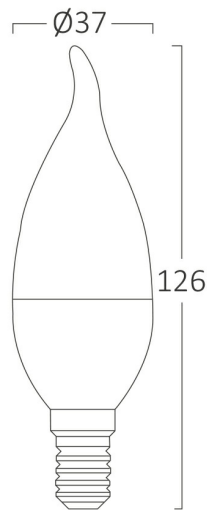

Braytron

PRODUCT DATASHEET

MODEL NO BA07-00513

DESCRIPTION BRY-ADVANCE-5W-E14-C37T-6500K-LED BULB

BRAYTRON SRL

Bulavardul iuliu maniu, Nr.616, Sector 6, 061129, Bucuresti-ROMANIA

info@braytron.com

www.braytron.com

General Characteristics

Model No	:	BA07-00513
Main Family	:	Bulbs & Tubes
Sub Family	:	Candle Bulbs
Type	:	C37T
Lamp Shape	:	Non-Directional
Dimmable	:	Not-Dimmable
Light Source	:	LED
Socket	:	E14
Warranty	:	2 years
Class	:	Class II
IP	:	IP20

Product Characteristics

Wattage	:	5 w
Color Temperature	:	6500K
Quse Lumen	:	450 lm
Color Rendering Index (CRI)	:	>80
Energy Efficiency Level	:	F
Beam Angle	:	180° Degrees
Equivalent	:	35 w
Color Category	:	Cool White

Dimensions & Weight

Diameter	:	37 mm
P. Height	:	126 mm
Weight	:	16,5 gr