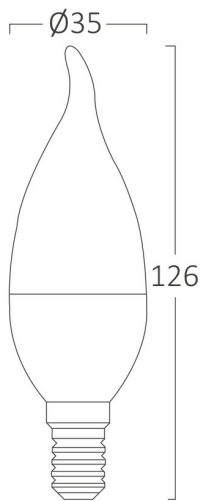

PRODUCT DATASHEET

MODEL NO BA07-00513

DESCRIPTION BRY-ADVANCE-5W-E14-C37T-6500K-LED BULB

General Characteristics

Model No	:	BA07-00513
Main Family	:	Bulbs & Tubes
Sub Family	:	Candle Bulbs
Type	:	C37T
Lamp Shape	:	Non-Directional
Dimmable	:	Not-Dimmable
Light Source	:	LED
Socket	:	E14
Warranty	:	2 years
Class	:	Class II
IP	:	IP20

Electrical Characteristics

Lifetime	:	15000 h
Voltage	:	220-240V
Power Factor	:	>0,5
Material	:	PBT
Working Temperature	:	-20 C+40 C
Frequency	:	50-60 Hz
Current	:	43 mA

Package Informations

N.W.	:	1,60 kgs
G.W.	:	3,15 kgs
PCS/CTN	:	100 pcs
Length	:	380 mm
Width	:	200 mm
Height	:	280 mm
EAN	:	5949097700019

Product Characteristics

Wattage	:	5 w
Color Temperature	:	6500K
Quse Lumen	:	450 lm
Color Rendering Index (CRI)	:	>80
Energy Efficiency Level	:	F
Beam Angle	:	180° Degrees
Equivalent	:	35 w
Color Category	:	Cool White

Dimensions & Weight

Diameter	:	35 mm
P. Height	:	126 mm
Weight	:	16 gr