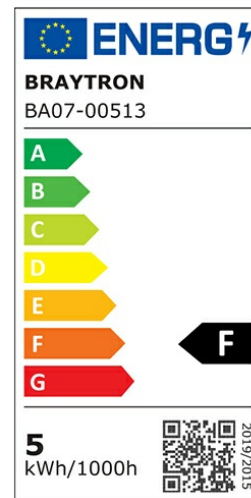

Braytron

PRODUCT DATASHEET

MODEL NO BA07-00513

DESCRIPTION BRY-ADVANCE-5W-E14-C37T-6500K-LED BULB

BRAYTRON SRL

Bulavardul iuliu maniu, Nr.616, Sector 6, 061129, Bucuresti-ROMANIA

info@braytron.com

www.braytron.com

General Characteristics

Model No	:	BA07-00513
Main Family	:	Bulbs & Tubes
Sub Family	:	Candle Bulbs
Type	:	C37T
Lamp Shape	:	Non-Directional
Dimmable	:	Not-Dimmable
Light Source	:	LED
Socket	:	E14
Warranty	:	2 years
Class	:	Class II
IP	:	IP20

Electrical Characteristics

Lifetime	:	15000 h
Voltage	:	220-240V
Power Factor	:	>0,5
Material	:	PBT
Working Temperature	:	-20 C+40 C
Frequency	:	50-60 Hz
Current	:	43 mA

Package Informations

N.W.	:	1,65 kgs
G.W.	:	3,20 kgs
PCS/CTN	:	100 pcs
Length	:	390 mm
Width	:	202 mm
Height	:	272 mm
EAN	:	5949097700019

Product Characteristics

Wattage	:	5 w
Color Temperature	:	6500K
Quse Lumen	:	450 lm
Color Rendering Index (CRI)	:	>80
Energy Efficiency Level	:	F
Beam Angle	:	180° Degrees
Equivalent	:	35 w
Color Category	:	Cool White