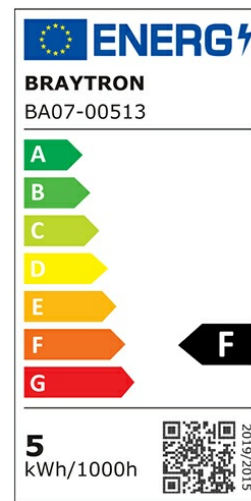

PRODUCT DATASHEET

MODEL NO BA07-00513

DESCRIPTION BRY-ADVANCE-5W-E14-C37T-6500K-LED BULB

General Characteristics

Model No	:	BA07-00513
Main Family	:	Bulbs & Tubes
Sub Family	:	Candle Bulbs
Type	:	C37T
Lamp Shape	:	Non-Directional
Dimmable	:	Not-Dimmable
Light Source	:	LED
Socket	:	E14
Warranty	:	2 years
Class	:	Class II
IP	:	IP20

Electrical Characteristics

Lifetime	:	15000 h
Voltage	:	220-240V
Power Factor	:	>0,5
Material	:	PBT
Working Temperature	:	-20 C+40 C
Frequency	:	50-60 Hz
Current	:	43 mA

Package Informations

N.W.	:	1,60 kgs
G.W.	:	3,15 kgs
PCS/CTN	:	100 pcs
Length	:	380 mm
Width	:	200 mm
Height	:	280 mm
EAN	:	5949097700019

Product Characteristics

Wattage	:	5 w
Color Temperature	:	6500K
Quse Lumen	:	450 lm
Color Rendering Index (CRI)	:	>80
Energy Efficiency Level	:	F
Beam Angle	:	180° Degrees
Equivalent	:	35 w
Color Category	:	Cool White