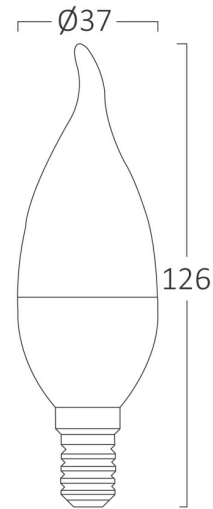

Braytron

PRODUCT DATASHEET

MODEL NO BA07-00511

DESCRIPTION BRY-ADVANCE-5W-E14-C37T-4000K-LED BULB

BRAYTRON SRL

Bulaverdul iuliu maniu, Nr.616, Sector 6, 061129, Bucuresti-ROMANIA

info@braytron.com

www.braytron.com

General Characteristics

Model No	:	BA07-00511
Main Family	:	Bulbs & Tubes
Sub Family	:	Candle Bulbs
Type	:	C37T
Lamp Shape	:	Non-Directional
Dimmable	:	Not-Dimmable
Light Source	:	LED
Socket	:	E14
Warranty	:	2 years
Class	:	Class II
IP	:	IP20

Product Characteristics

Wattage	:	5 w
Color Temperature	:	4000K
Quse Lumen	:	450 lm
Color Rendering Index (CRI)	:	>80
Energy Efficiency Level	:	F
Beam Angle	:	180° Degrees
Equivalent	:	35 w
Color Category	:	Natural White

Dimensions & Weight

Diameter	:	37 mm
P. Height	:	126 mm
Weight	:	16,5 gr