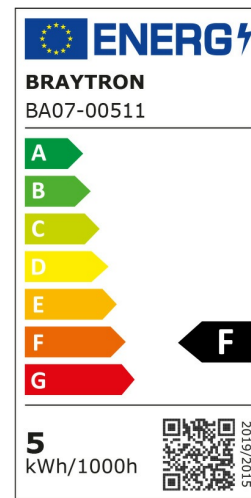

Braytron

PRODUCT DATASHEET

MODEL NO BA07-00511

DESCRIPTION BRY-ADVANCE-5W-E14-C37T-4000K-LED BULB

BRAYTRON SRL

Bulaverdul iuliu maniu, Nr.616, Sector 6, 061129, Bucuresti-ROMANIA

info@braytron.com

www.braytron.com

General Characteristics

Model No	:	BA07-00511
Main Family	:	Bulbs & Tubes
Sub Family	:	Candle Bulbs
Type	:	C37T
Lamp Shape	:	Non-Directional
Dimmable	:	Not-Dimmable
Light Source	:	LED
Socket	:	E14
Warranty	:	2 years
Class	:	Class II
IP	:	IP20

Electrical Characteristics

Lifetime	:	15000 h
Voltage	:	220-240V
Power Factor	:	>0,5
Material	:	PBT
Working Temperature	:	-20 C+40 C
Frequency	:	50-60 Hz
Current	:	43 mA

Package Informations

N.W.	:	1,65 kgs
G.W.	:	3,20 kgs
PCS/CTN	:	100 pcs
Length	:	390 mm
Width	:	202 mm
Height	:	272 mm
EAN	:	5949097706998

Product Characteristics

Wattage	:	5 w
Color Temperature	:	4000K
Quse Lumen	:	450 lm
Color Rendering Index (CRI)	:	>80
Energy Efficiency Level	:	F
Beam Angle	:	180° Degrees
Equivalent	:	35 w
Color Category	:	Natural White