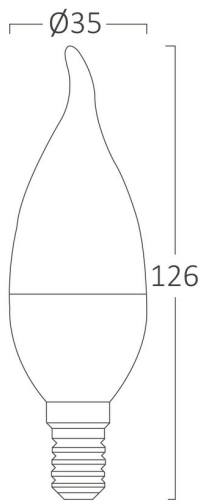

PRODUCT DATASHEET

MODEL NO BA07-00511

DESCRIPTION BRY-ADVANCE-5W-E14-C37T-4000K-LED BULB

General Characteristics

Model No	:	BA07-00511
Main Family	:	Bulbs & Tubes
Sub Family	:	Candle Bulbs
Type	:	C37T
Lamp Shape	:	Non-Directional
Dimmable	:	Not-Dimmable
Light Source	:	LED
Socket	:	E14
Warranty	:	2 years
Class	:	Class II
IP	:	IP20

Electrical Characteristics

Lifetime	:	15000 h
Voltage	:	220-240V
Power Factor	:	>0,5
Material	:	PBT
Working Temperature	:	-20 C+40 C
Frequency	:	50-60 Hz
Current	:	43 mA

Package Informations

N.W.	:	1,60 kgs
G.W.	:	3,15 kgs
PCS/CTN	:	100 pcs
Length	:	380 mm
Width	:	200 mm
Height	:	280 mm
EAN	:	5949097706998

Product Characteristics

Wattage	:	5 w
Color Temperature	:	4000K
Quse Lumen	:	450 lm
Color Rendering Index (CRI)	:	>80
Energy Efficiency Level	:	F
Beam Angle	:	180° Degrees
Equivalent	:	35 w
Color Category	:	Natural White

Dimensions & Weight

Diameter	:	35 mm
P. Height	:	126 mm
Weight	:	16 gr