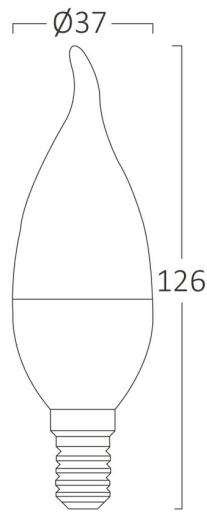

Braytron

PRODUCT DATASHEET

MODEL NO BA07-00511

DESCRIPTION BRY-ADVANCE-5W-E14-C37T-4000K-LED BULB

BRAYTRON SRL

Bulaverdul iuliu maniu, Nr.616, Sector 6, 061129, Bucuresti-ROMANIA

info@braytron.com

www.braytron.com

General Characteristics

Model No	:	BA07-00511
Main Family	:	Bulbs & Tubes
Sub Family	:	Candle Bulbs
Type	:	C37T
Lamp Shape	:	Non-Directional
Dimmable	:	Not-Dimmable
Light Source	:	LED
Socket	:	E14
Warranty	:	2 years
Class	:	Class II
IP	:	IP20

Product Characteristics

Wattage	:	5 w
Color Temperature	:	4000K
Quse Lumen	:	450 lm
Color Rendering Index (CRI)	:	>80
Energy Efficiency Level	:	F
Beam Angle	:	180° Degrees
Equivalent	:	35 w
Color Category	:	Natural White

Dimensions & Weight

Diameter	:	37 mm
P. Height	:	126 mm
Weight	:	16,5 gr