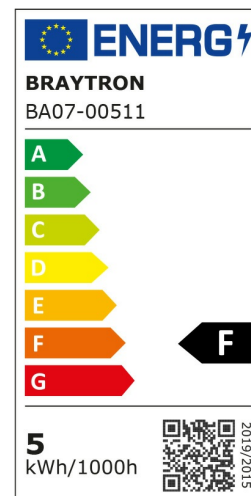

PRODUCT DATASHEET

MODEL NO BA07-00511

DESCRIPTION BRY-ADVANCE-5W-E14-C37T-4000K-LED BULB

General Characteristics

Model No	:	BA07-00511
Main Family	:	Bulbs & Tubes
Sub Family	:	Candle Bulbs
Type	:	C37T
Lamp Shape	:	Non-Directional
Dimmable	:	Not-Dimmable
Light Source	:	LED
Socket	:	E14
Warranty	:	2 years
Class	:	Class II
IP	:	IP20

Electrical Characteristics

Lifetime	:	15000 h
Voltage	:	220-240V
Power Factor	:	>0,5
Material	:	PBT
Working Temperature	:	-20 C+40 C
Frequency	:	50-60 Hz
Current	:	43 mA

Package Informations

N.W.	:	1,60 kgs
G.W.	:	3,15 kgs
PCS/CTN	:	100 pcs
Length	:	380 mm
Width	:	200 mm
Height	:	280 mm
EAN	:	5949097706998

Product Characteristics

Wattage	:	5 w
Color Temperature	:	4000K
Quse Lumen	:	450 lm
Color Rendering Index (CRI)	:	>80
Energy Efficiency Level	:	F
Beam Angle	:	180° Degrees
Equivalent	:	35 w
Color Category	:	Natural White

Dimensions & Weight

Diameter	:	35 mm
P. Height	:	126 mm
Weight	:	16 gr