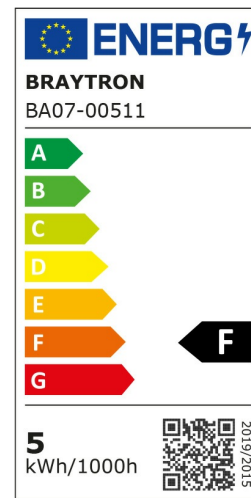

Braytron

PRODUCT DATASHEET

MODEL NO BA07-00511

DESCRIPTION BRY-ADVANCE-5W-E14-C37T-4000K-LED BULB

BRAYTRON SRL

Bulaverdul iuliu maniu, Nr.616, Sector 6, 061129, Bucuresti-ROMANIA

info@braytron.com

www.braytron.com