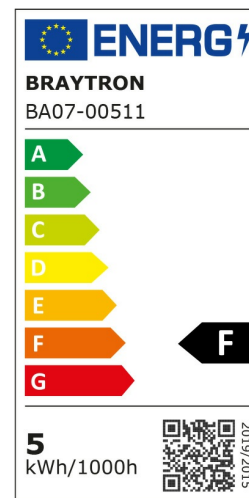

PRODUCT DATASHEET

MODEL NO BA07-00511

DESCRIPTION BRY-ADVANCE-5W-E14-C37T-4000K-LED BULB

General Characteristics

Model No	:	BA07-00511
Main Family	:	Bulbs & Tubes
Sub Family	:	Candle Bulbs
Type	:	C37T
Lamp Shape	:	Non-Directional
Dimmable	:	Not-Dimmable
Light Source	:	LED
Socket	:	E14
Warranty	:	2 years
Class	:	Class II
IP	:	IP20

Electrical Characteristics

Lifetime	:	15000 h
Voltage	:	220-240V
Power Factor	:	>0,5
Material	:	PBT
Working Temperature	:	-20 C+40 C
Frequency	:	50-60 Hz
Current	:	43 mA

Package Informations

N.W.	:	1,60 kgs
G.W.	:	3,15 kgs
PCS/CTN	:	100 pcs
Length	:	380 mm
Width	:	200 mm
Height	:	280 mm
EAN	:	5949097706998

Product Characteristics

Wattage	:	5 w
Color Temperature	:	4000K
Quse Lumen	:	450 lm
Color Rendering Index (CRI)	:	>80
Energy Efficiency Level	:	F
Beam Angle	:	180° Degrees
Equivalent	:	35 w
Color Category	:	Natural White