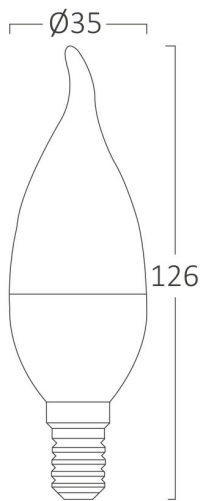

PRODUCT DATASHEET

MODEL NO BA07-00511

DESCRIPTION BRY-ADVANCE-5W-E14-C37T-4000K-LED BULB

General Characteristics

Model No	:	BA07-00511
Main Family	:	Bulbs & Tubes
Sub Family	:	Candle Bulbs
Type	:	C37T
Lamp Shape	:	Non-Directional
Dimmable	:	Not-Dimmable
Light Source	:	LED
Socket	:	E14
Warranty	:	2 years
Class	:	Class II
IP	:	IP20

Electrical Characteristics

Lifetime	:	15000 h
Voltage	:	220-240V
Power Factor	:	>0,5
Material	:	PBT
Working Temperature	:	-20 C+40 C
Frequency	:	50-60 Hz
Current	:	43 mA

Package Informations

N.W.	:	1,60 kgs
G.W.	:	3,15 kgs
PCS/CTN	:	100 pcs
Length	:	380 mm
Width	:	200 mm
Height	:	280 mm
EAN	:	5949097706998

Product Characteristics

Wattage	:	5 w
Color Temperature	:	4000K
Quse Lumen	:	450 lm
Color Rendering Index (CRI)	:	>80
Energy Efficiency Level	:	F
Beam Angle	:	180° Degrees
Equivalent	:	35 w
Color Category	:	Natural White

Dimensions & Weight

Diameter	:	35 mm
P. Height	:	126 mm
Weight	:	16 gr