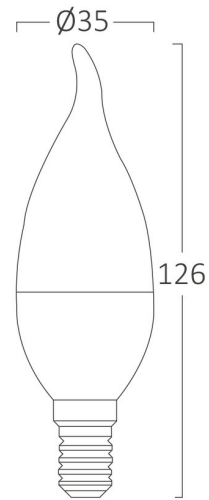

PRODUCT DATASHEET

MODEL NO BA07-00511

DESCRIPTION BRY-ADVANCE-5W-E14-C37T-4000K-LED BULB

General Characteristics

Model No	:	BA07-00511
Main Family	:	Bulbs & Tubes
Sub Family	:	Candle Bulbs
Type	:	C37T
Lamp Shape	:	Non-Directional
Dimmable	:	Not-Dimmable
Light Source	:	LED
Socket	:	E14
Warranty	:	2 years
Class	:	Class II
IP	:	IP20

Electrical Characteristics

Lifetime	:	15000 h
Voltage	:	220-240V
Power Factor	:	>0,5
Material	:	PBT
Working Temperature	:	-20 C+40 C
Frequency	:	50-60 Hz
Current	:	43 mA

Package Informations

N.W.	:	1,60 kgs
G.W.	:	3,15 kgs
PCS/CTN	:	100 pcs
Length	:	380 mm
Width	:	200 mm
Height	:	280 mm
EAN	:	5949097706998

Product Characteristics

Wattage	:	5 w
Color Temperature	:	4000K
Quse Lumen	:	450 lm
Color Rendering Index (CRI)	:	>80
Energy Efficiency Level	:	F
Beam Angle	:	180° Degrees
Equivalent	:	35 w
Color Category	:	Natural White

Dimensions & Weight

Diameter	:	35 mm
P. Height	:	126 mm
Weight	:	16 gr