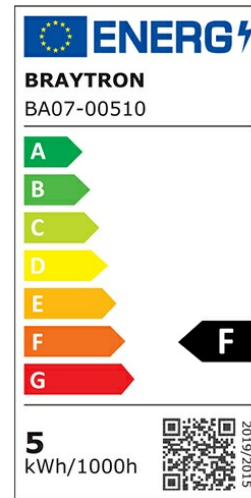

Braytron

PRODUCT DATASHEET

MODEL NO BA07-00510

DESCRIPTION BRY-ADVANCE-5W-E14-C37T-3000K-LED BULB

BRAYTRON SRL

Bulavardul iuliu maniu, Nr.616, Sector 6, 061129, Bucuresti-ROMANIA

info@braytron.com

www.braytron.com

General Characteristics

Model No	:	BA07-00510
Main Family	:	Bulbs & Tubes
Sub Family	:	Candle Bulbs
Type	:	C37T
Lamp Shape	:	Non-Directional
Dimmable	:	Not-Dimmable
Light Source	:	LED
Socket	:	E14
Warranty	:	2 years
Class	:	Class II
IP	:	IP20

Electrical Characteristics

Lifetime	:	15000 h
Voltage	:	220-240V
Power Factor	:	>0,5
Material	:	PBT
Working Temperature	:	-20 C+40 C
Frequency	:	50-60 Hz
Current	:	43 mA

Package Informations

N.W.	:	1,65 kgs
G.W.	:	3,20 kgs
PCS/CTN	:	100 pcs
Length	:	390 mm
Width	:	202 mm
Height	:	272 mm
EAN	:	5949097700002

Product Characteristics

Wattage	:	5 w
Color Temperature	:	3000K
Quse Lumen	:	450 lm
Color Rendering Index (CRI)	:	>80
Energy Efficiency Level	:	F
Beam Angle	:	180° Degrees
Equivalent	:	35 w
Color Category	:	Warm White