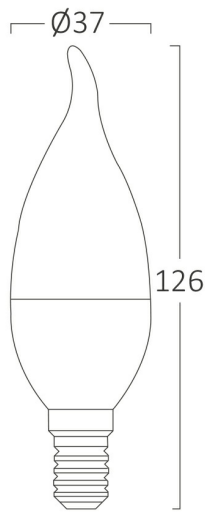

Braytron

PRODUCT DATASHEET

MODEL NO BA07-00510

DESCRIPTION BRY-ADVANCE-5W-E14-C37T-3000K-LED BULB

BRAYTRON SRL

Bulavardul iuliu maniu, Nr.616, Sector 6, 061129, Bucuresti-ROMANIA

info@braytron.com

www.braytron.com

General Characteristics

Model No	:	BA07-00510
Main Family	:	Bulbs & Tubes
Sub Family	:	Candle Bulbs
Type	:	C37T
Lamp Shape	:	Non-Directional
Dimmable	:	Not-Dimmable
Light Source	:	LED
Socket	:	E14
Warranty	:	2 years
Class	:	Class II
IP	:	IP20

Electrical Characteristics

Lifetime	:	15000 h
Voltage	:	220-240V
Power Factor	:	>0,5
Material	:	PBT
Working Temperature	:	-20 C+40 C
Frequency	:	50-60 Hz
Current	:	43 mA

Package Informations

N.W.	:	1,65 kgs
G.W.	:	3,20 kgs
PCS/CTN	:	100 pcs
Length	:	390 mm
Width	:	202 mm
Height	:	272 mm
EAN	:	5949097700002

Dimensions & Weight

Diameter	:	37 mm
P. Height	:	126 mm
Weight	:	16,5 gr