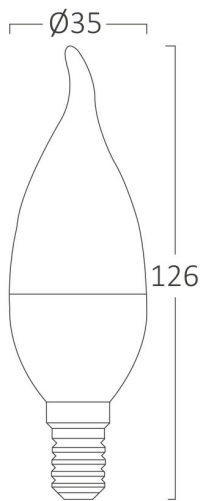

PRODUCT DATASHEET

MODEL NO BA07-00510

DESCRIPTION BRY-ADVANCE-5W-E14-C37T-3000K-LED BULB

test1
test2
test3
test4

General Characteristics

Model No	:	BA07-00510
Main Family	:	Bulbs & Tubes
Sub Family	:	Candle Bulbs
Type	:	C37T
Lamp Shape	:	Non-Directional
Dimmable	:	Not-Dimmable
Light Source	:	LED
Socket	:	E14
Warranty	:	2 years
Class	:	Class II
IP	:	IP20

Electrical Characteristics

Lifetime	:	15000 h
Voltage	:	220-240V
Power Factor	:	>0,5
Material	:	PBT
Working Temperature	:	-20 C+40 C
Frequency	:	50-60 Hz
Current	:	43 mA

Package Informations

N.W.	:	1,60 kgs
G.W.	:	3,15 kgs
PCS/CTN	:	100 pcs
Length	:	380 mm
Width	:	200 mm
Height	:	280 mm
EAN	:	5949097700002

Product Characteristics

Wattage	:	5 w
Color Temperature	:	3000K
Quse Lumen	:	450 lm
Color Rendering Index (CRI)	:	>80
Energy Efficiency Level	:	F
Beam Angle	:	180° Degrees
Equivalent	:	35 w
Color Category	:	Warm White

Dimensions & Weight

Diameter	:	35 mm
P. Height	:	126 mm
Weight	:	16 gr