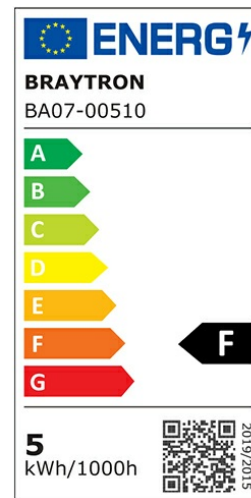

Braytron

PRODUCT DATASHEET

MODEL NO BA07-00510

DESCRIPTION BRY-ADVANCE-5W-E14-C37T-3000K-LED BULB

BRAYTRON SRL

Bulavardul Iuliu Maniu, Nr.616, Sector 6, 061129, Bucuresti-ROMANIA

info@braytron.com

www.braytron.com

General Characteristics

Model No	:	BA07-00510
Main Family	:	Bulbs & Tubes
Sub Family	:	Candle Bulbs
Type	:	C37T
Lamp Shape	:	Non-Directional
Dimmable	:	Not-Dimmable
Light Source	:	LED
Socket	:	E14
Warranty	:	2 years
Class	:	Class II
IP	:	IP20

Electrical Characteristics

Lifetime	:	15000 h
Voltage	:	220-240V
Power Factor	:	>0,5
Material	:	PBT
Working Temperature	:	-20 C+40 C
Frequency	:	50-60 Hz
Current	:	43 mA

Package Informations

N.W.	:	1,65 kgs
G.W.	:	3,20 kgs
PCS/CTN	:	100 pcs
Length	:	390 mm
Width	:	202 mm
Height	:	272 mm
EAN	:	5949097700002

Product Characteristics

Wattage	:	5 w
Color Temperature	:	3000K
Quse Lumen	:	450 lm
Color Rendering Index (CRI)	:	>80
Energy Efficiency Level	:	F
Beam Angle	:	180° Degrees
Equivalent	:	35 w
Color Category	:	Warm White