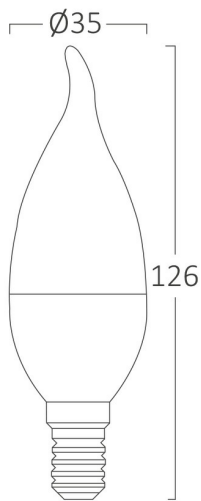

PRODUCT DATASHEET

MODEL NO BA07-00510

DESCRIPTION BRY-ADVANCE-5W-E14-C37T-3000K-LED BULB

test1
test2
test3
test4

General Characteristics

Model No	:	BA07-00510
Main Family	:	Bulbs & Tubes
Sub Family	:	Candle Bulbs
Type	:	C37T
Lamp Shape	:	Non-Directional
Dimmable	:	Not-Dimmable
Light Source	:	LED
Socket	:	E14
Warranty	:	2 years
Class	:	Class II
IP	:	IP20

Electrical Characteristics

Lifetime	:	15000 h
Voltage	:	220-240V
Power Factor	:	>0,5
Material	:	PBT
Working Temperature	:	-20 C+40 C
Frequency	:	50-60 Hz
Current	:	43 mA

Package Informations

N.W.	:	1,60 kgs
G.W.	:	3,15 kgs
PCS/CTN	:	100 pcs
Length	:	380 mm
Width	:	200 mm
Height	:	280 mm
EAN	:	5949097700002

Product Characteristics

Wattage	:	5 w
Color Temperature	:	3000K
Quse Lumen	:	450 lm
Color Rendering Index (CRI)	:	>80
Energy Efficiency Level	:	F
Beam Angle	:	180° Degrees
Equivalent	:	35 w
Color Category	:	Warm White

Dimensions & Weight

Diameter	:	35 mm
P. Height	:	126 mm
Weight	:	16 gr