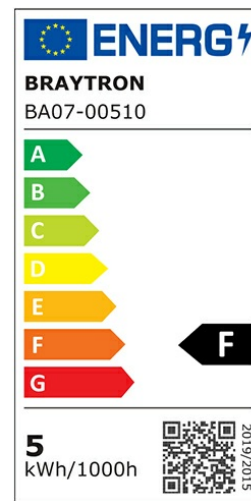

PRODUCT DATASHEET

MODEL NO BA07-00510

DESCRIPTION BRY-ADVANCE-5W-E14-C37T-3000K-LED BULB

test1
test2
test3
test4

General Characteristics

Model No	:	BA07-00510
Main Family	:	Bulbs & Tubes
Sub Family	:	Candle Bulbs
Type	:	C37T
Lamp Shape	:	Non-Directional
Dimmable	:	Not-Dimmable
Light Source	:	LED
Socket	:	E14
Warranty	:	2 years
Class	:	Class II
IP	:	IP20

Electrical Characteristics

Lifetime	:	15000 h
Voltage	:	220-240V
Power Factor	:	>0,5
Material	:	PBT
Working Temperature	:	-20 C+40 C
Frequency	:	50-60 Hz
Current	:	43 mA

Package Informations

N.W.	:	1,60 kgs
G.W.	:	3,15 kgs
PCS/CTN	:	100 pcs
Length	:	380 mm
Width	:	200 mm
Height	:	280 mm
EAN	:	5949097700002

Product Characteristics

Wattage	:	5 w
Color Temperature	:	3000K
Quse Lumen	:	450 lm
Color Rendering Index (CRI)	:	>80
Energy Efficiency Level	:	F
Beam Angle	:	180° Degrees
Equivalent	:	35 w
Color Category	:	Warm White

Dimensions & Weight

Diameter	:	35 mm
P. Height	:	126 mm
Weight	:	16 gr