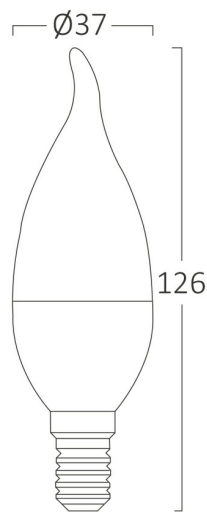

Braytron

PRODUCT DATASHEET

MODEL NO BA07-00510

DESCRIPTION BRY-ADVANCE-5W-E14-C37T-3000K-LED BULB

BRAYTRON SRL

Bulavardul Iuliu Maniu, Nr.616, Sector 6, 061129, Bucuresti-ROMANIA

info@braytron.com

www.braytron.com

General Characteristics

Model No	:	BA07-00510
Main Family	:	Bulbs & Tubes
Sub Family	:	Candle Bulbs
Type	:	C37T
Lamp Shape	:	Non-Directional
Dimmable	:	Not-Dimmable
Light Source	:	LED
Socket	:	E14
Warranty	:	2 years
Class	:	Class II
IP	:	IP20

Electrical Characteristics

Lifetime	:	15000 h
Voltage	:	220-240V
Power Factor	:	>0,5
Material	:	PBT
Working Temperature	:	-20 C+40 C
Frequency	:	50-60 Hz
Current	:	43 mA

Package Informations

N.W.	:	1,65 kgs
G.W.	:	3,20 kgs
PCS/CTN	:	100 pcs
Length	:	390 mm
Width	:	202 mm
Height	:	272 mm
EAN	:	5949097700002

Dimensions & Weight

Diameter	:	37 mm
P. Height	:	126 mm
Weight	:	16,5 gr